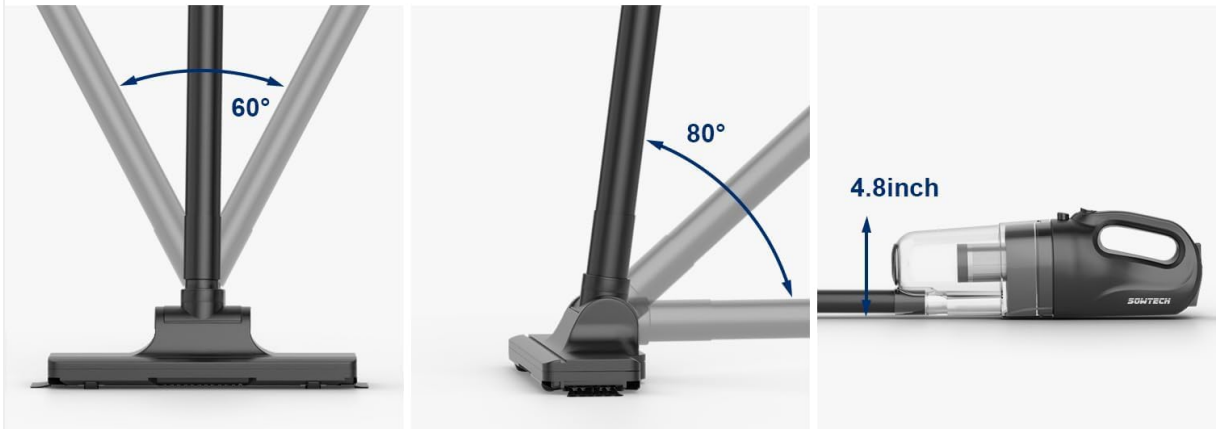

PRODUCT OVERVIEW & WHAT'S INCLUDED

The SOWTECH SVC1016NEW Corded Stick Vacuum Cleaner is designed for efficient cleaning of hard floors and various surfaces. Its lightweight design and powerful suction make it suitable for daily cleaning tasks.

EASY UNDER-FURNITURE REACH

Low-profile design to access tight spaces

Image: Demonstrates the assembly of the vacuum cleaner into different configurations.

OPERATING INSTRUCTIONS

Powering On/Off:

Plug the 23-foot power cord into a suitable electrical outlet. Locate the power switch on the main vacuum body and press it to turn the vacuum cleaner on or off.

Using Attachments:

- **Floor Brush:** Ideal for cleaning hard floors such as hardwood, tile, and laminate. The low-profile design allows for easy access under furniture.
- **Crevice Tool:** Use this tool for narrow spaces, corners, edges, and between cushions. It is also effective for cleaning car interiors.