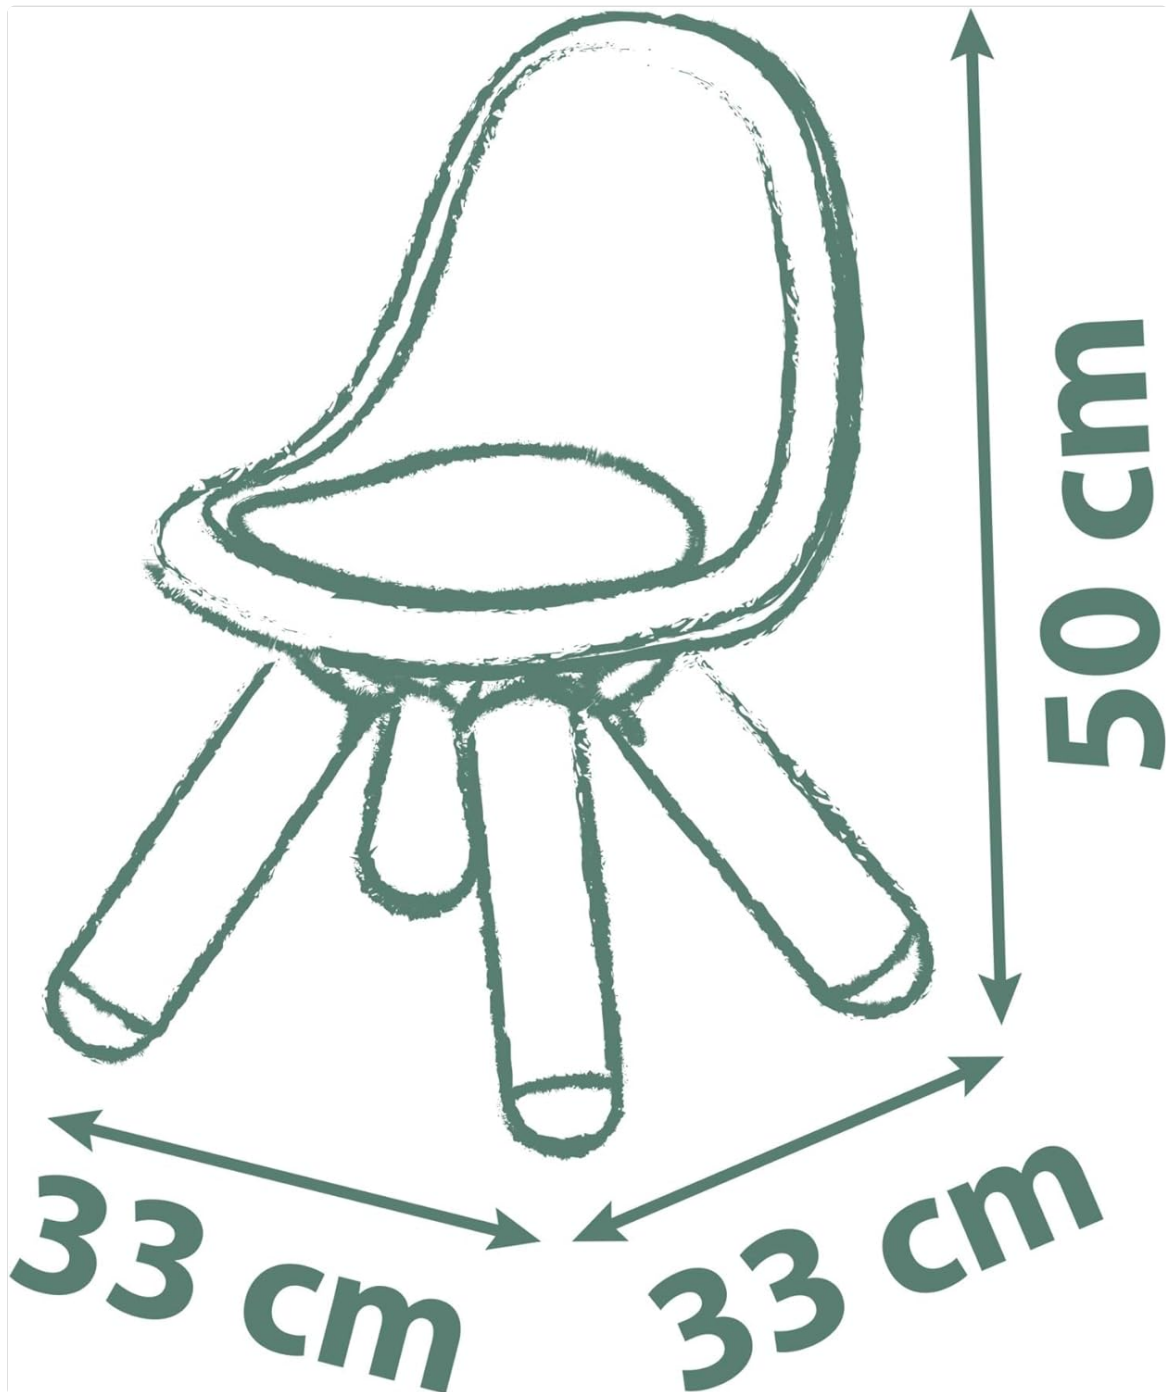

## SETUP

The Smoby Life Kid Chair requires no assembly. Simply remove it from its packaging and place it in your desired location. Ensure the area is clear of obstructions and provides a safe space for your child to use the chair.