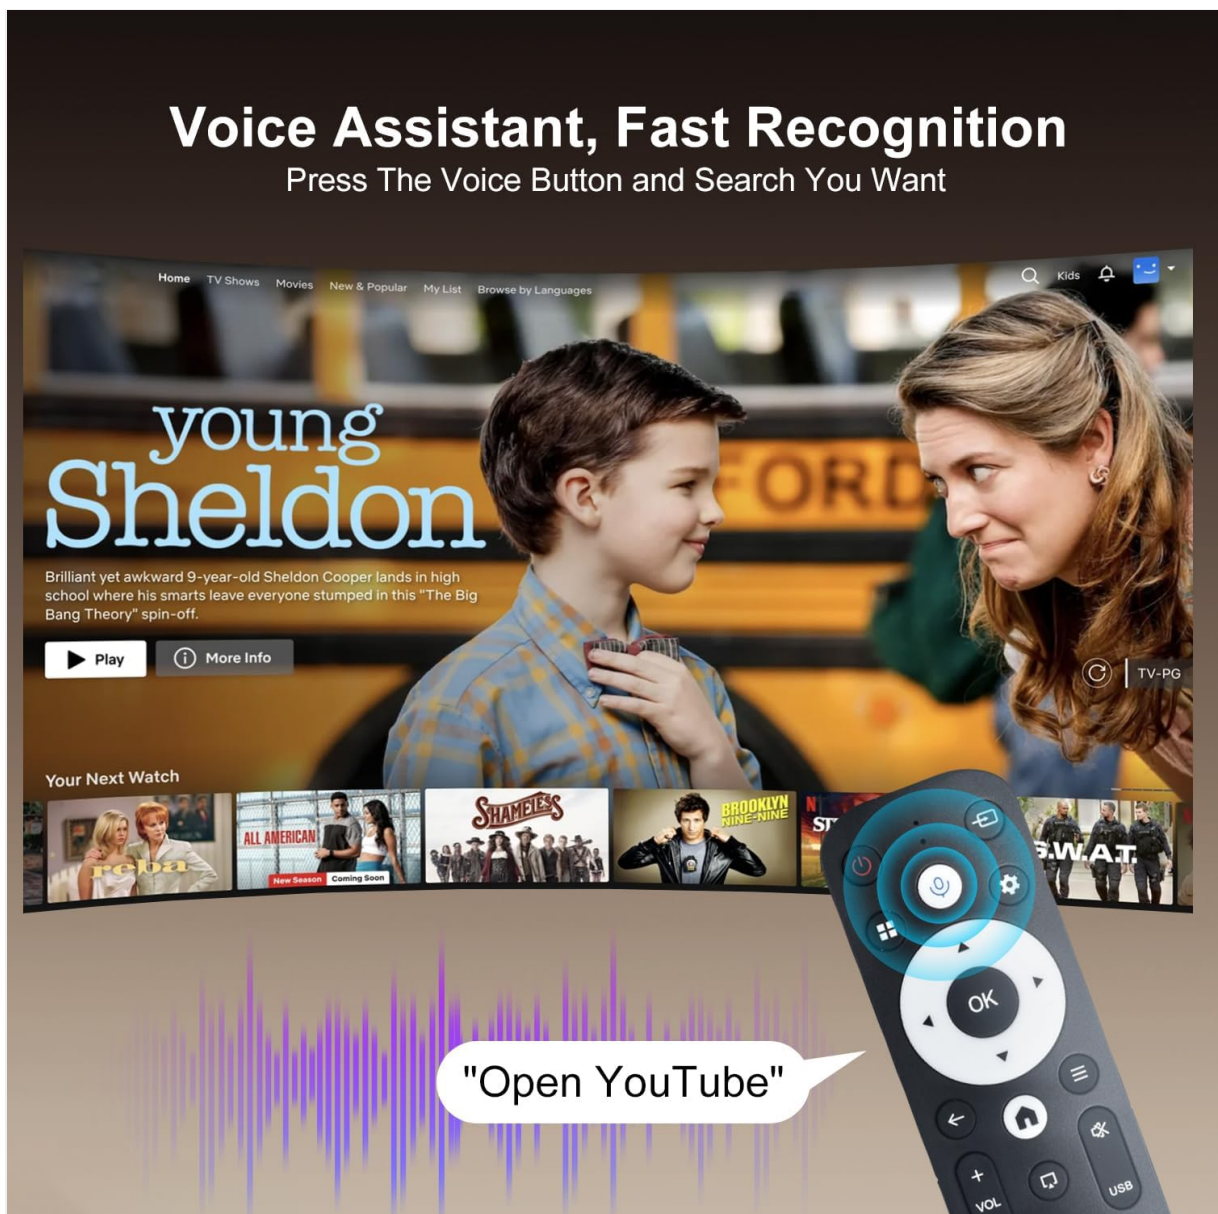

## 6.4 Screen Mirroring

The projector supports screen mirroring from compatible smartphones (Android and iOS) over Wi-Fi. Refer to the on-screen instructions for connecting your device.

Image: A user mirroring their smartphone screen to the projector, demonstrating the wireless connectivity feature.

## 6.5 Voice Control

Utilize the Bluetooth voice remote for hands-free control. Press and hold the microphone button on the remote, then speak your command (e.g., "Open Netflix," "Search for movies").

Image: The projector displaying a streaming service interface, with the remote control highlighting the voice assistant button and a voice command example.