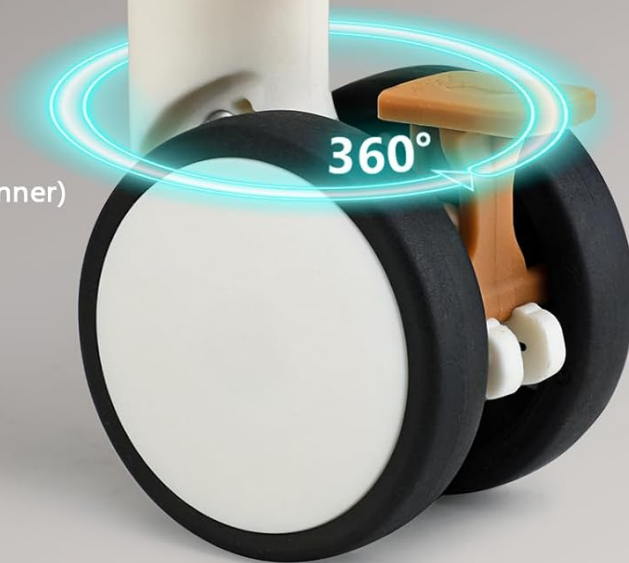

# MOVE EASILY

360° Double Spinner Wheels

- Durable & Silent
- 360° (Multi-Directional Spinner)
- Wheel Lockable

Image: Close-up of the durable and silent 360-degree multi-directional spinner wheels with a wheel lock feature.

## Front and Side Hooks

The 20-inch luggage includes a front hook for carrying additional bags and a side hook for securely holding items like boarding passes or small accessories, keeping your hands free.