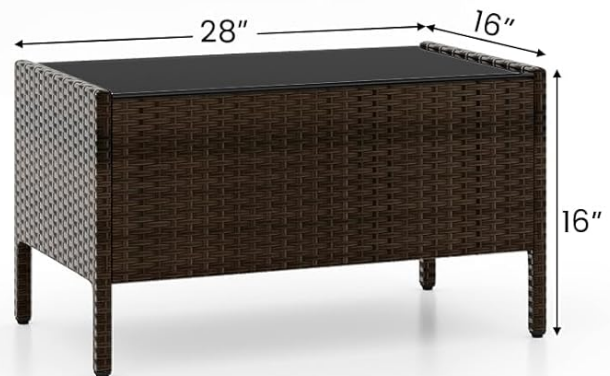

8. SPECIFICATIONS

Detailed specifications for the LDAILY 4-Piece Patio Furniture Set:

- **Brand:** LDAILY
- **Model Number:** HW71887
- **Material:** PE Rattan, Metal, Tempered Glass, Polyester, Sponge
- **Color of Rattan:** Mix Brown
- **Color of Cushion:** Beige (as per current product)
- **Loveseat Dimensions (L x W x H):** 39.5" x 22.5" x 32"
- **Chair Dimensions (L x W x H):** 23" x 22" x 32" (each)
- **Coffee Table Dimensions (L x W x H):** 28" x 16" x 16"
- **Loveseat Cushion Dimensions (L x W x Thickness):** 35.5" x 17.5" x 2.5"
- **Seat Cushion Dimensions (L x W x Thickness):** 18.5" x 17.5" x 2.5" (each)
- **Seat Height:** 16"
- **Seat Depth:** 17"
- **Weight Capacity - Loveseat:** 800 lbs
- **Weight Capacity - Each Chair:** 400 lbs
- **Weight Capacity - Coffee Table:** 110 lbs
- **Total Net Weight:** 59.5 lbs
- **Country of Origin:** Vietnam
- **UPC:** 798470205956

Product Dimensions

Weight Capacity

Loveseat
800 lbs

Chair
400 lbs

Table
110 lbs

Image: Diagram illustrating the dimensions of the loveseat, chair, and coffee table, along with their respective weight capacities.