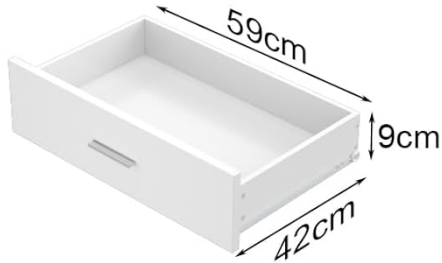

OUR PACKAGE

The item comes in two boxes
and may not arrive at the same time

Image: The dressing table is delivered in two separate packages.

- Dressing Table Panels (various sizes)
- Mirror with Integrated LED Lights
- Drawer Components (fronts, sides, backs, bottoms)
- Power Outlet Unit (with 2 AC sockets and 2 USB ports)
- Hair Dryer Holder
- Assembly Hardware (screws, dowels, cam locks, etc.)
- Assembly Instructions Manual

Image: Front view of the Devoko Dressing Table, highlighting the mirror, LED lights, and drawer configuration.

Image: Overhead view demonstrating the extensive storage capacity with drawers and open shelves.

▶ PRODUCT SIZE ◀

Image: Product dimensions, useful for planning placement and understanding component sizes during assembly.

Operating Instructions

LED Lights Operation

The integrated LED lights offer customizable illumination for your makeup application.