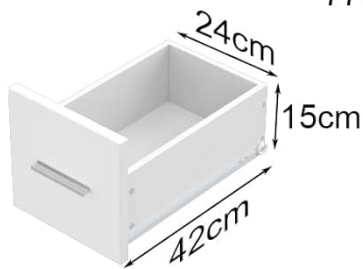

OUR PACKAGE

The item comes in two boxes
and may not arrive at the same time

Image: The dressing table is delivered in two separate packages.

- Dressing Table Panels (various sizes)
- Mirror with Integrated LED Lights
- Drawer Components (fronts, sides, backs, bottoms)
- Power Outlet Unit (with 2 AC sockets and 2 USB ports)
- Hair Dryer Holder
- Assembly Hardware (screws, dowels, cam locks, etc.)
- Assembly Instructions Manual

▶ PRODUCT SIZE ◀

Image: Product dimensions, useful for planning placement and understanding component sizes during assembly.

Operating Instructions

LED Lights Operation

The integrated LED lights offer customizable illumination for your makeup application.