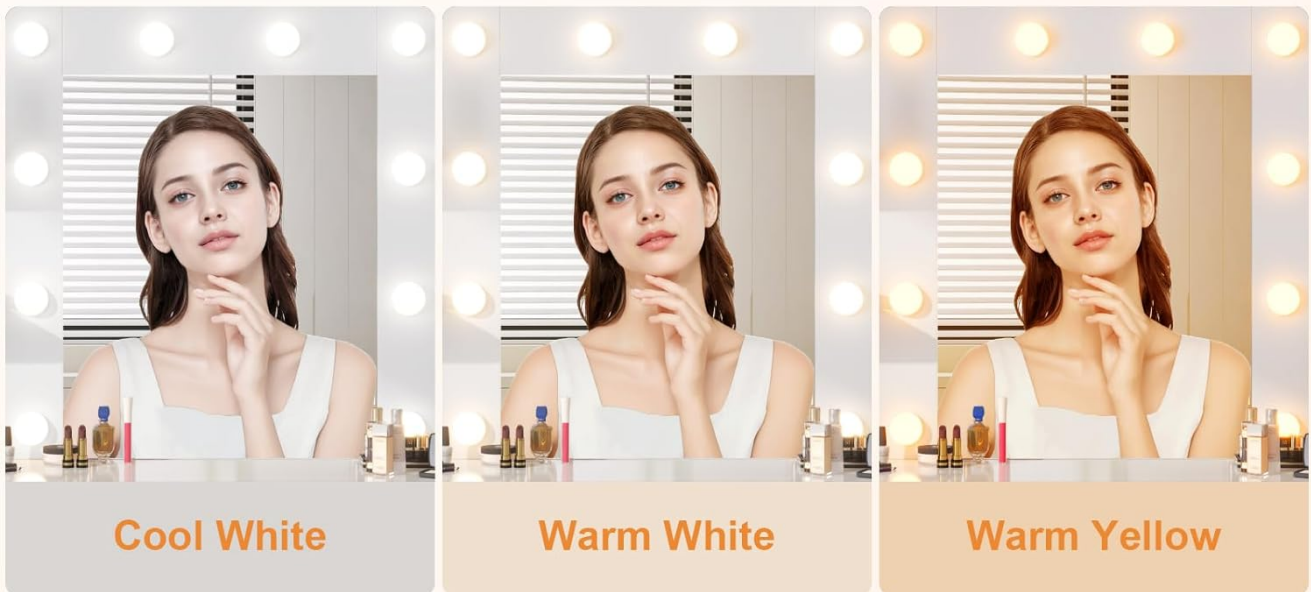

3 COLOR MODES & ADJUSTABLE BRIGHTNESS

Press the remote control to adjust the lightness