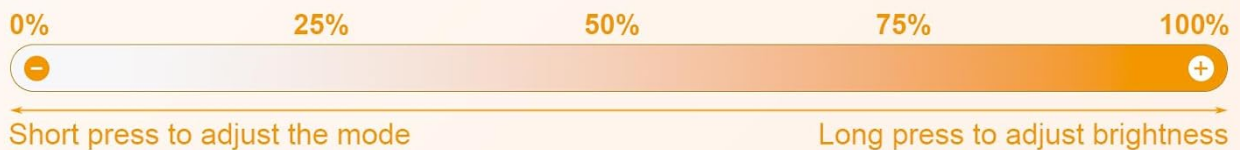

- **Power On/Off:** Use the inline remote control to turn the lights on or off.
- **Change Color Mode:** Short press the mode button on the remote to cycle through three light settings: Warm Yellow, Warm White, and Cool White.
- **Adjust Brightness:** Long press the brightness buttons (+/-) on the remote to increase or decrease the light intensity.

3 COLOR MODES & ADJUSTABLE BRIGHTNESS

Press the remote control to adjust the lightness

Image: Visual guide for adjusting LED light color modes and brightness.

Using the Power Outlets

The dressing table includes a built-in power strip for convenient access to electricity.