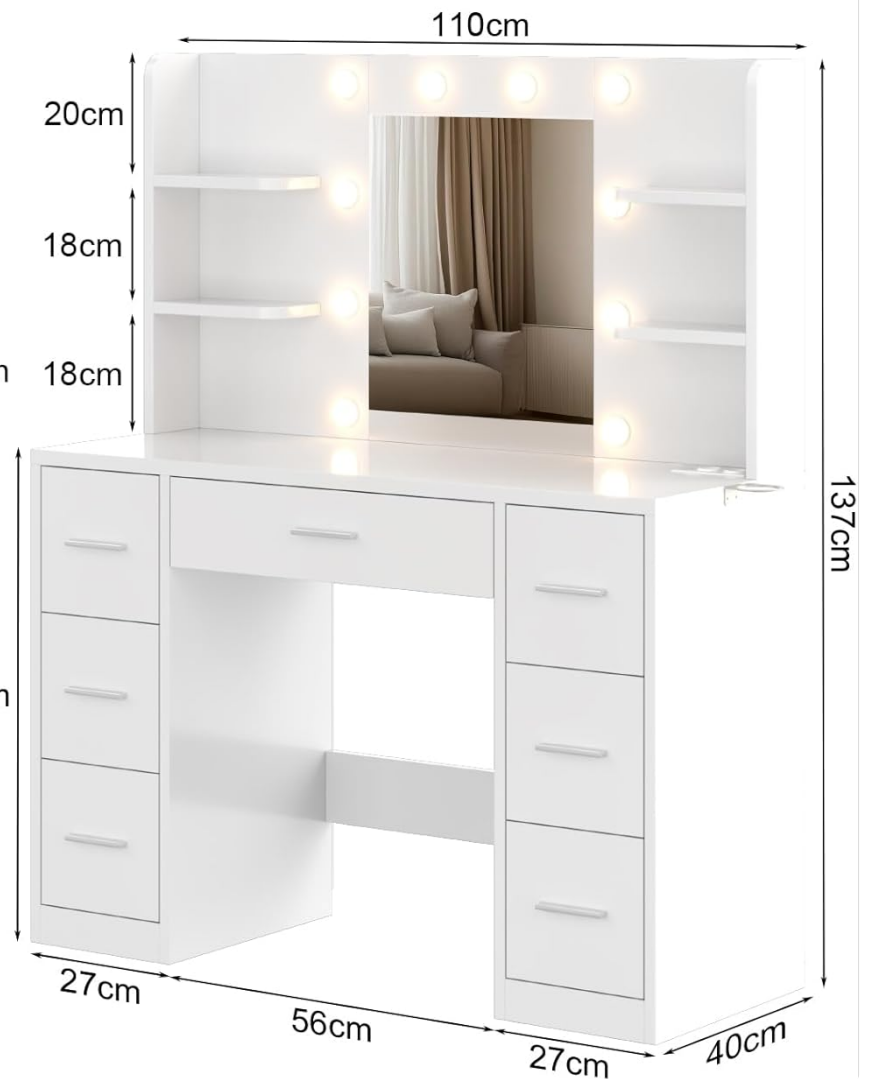

OUR PACKAGE

The item comes in two boxes
and may not arrive at the same time

Image: The dressing table is delivered in two separate packages.

- Dressing Table Panels (various sizes)
- Mirror with Integrated LED Lights
- Drawer Components (fronts, sides, backs, bottoms)
- Power Outlet Unit (with 2 AC sockets and 2 USB ports)
- Hair Dryer Holder
- Assembly Hardware (screws, dowels, cam locks, etc.)
- Assembly Instructions Manual

Image: Front view of the Devoko Dressing Table, highlighting the mirror, LED lights, and drawer configuration.

Image: Overhead view demonstrating the extensive storage capacity with drawers and open shelves.

1. Unpack all components and verify against the parts list in the assembly manual.
2. Identify each part, as they are typically numbered or labeled.
3. Assemble the main frame of the table first, ensuring all connections are secure.
4. Install the drawers and shelves according to the instructions.
5. Mount the mirror unit with LED lights and connect the power supply.
6. Attach the power outlet unit and hair dryer holder.

▶ PRODUCT SIZE ◀

Image: Product dimensions, useful for planning placement and understanding component sizes during assembly.

Operating Instructions

LED Lights Operation

The integrated LED lights offer customizable illumination for your makeup application.