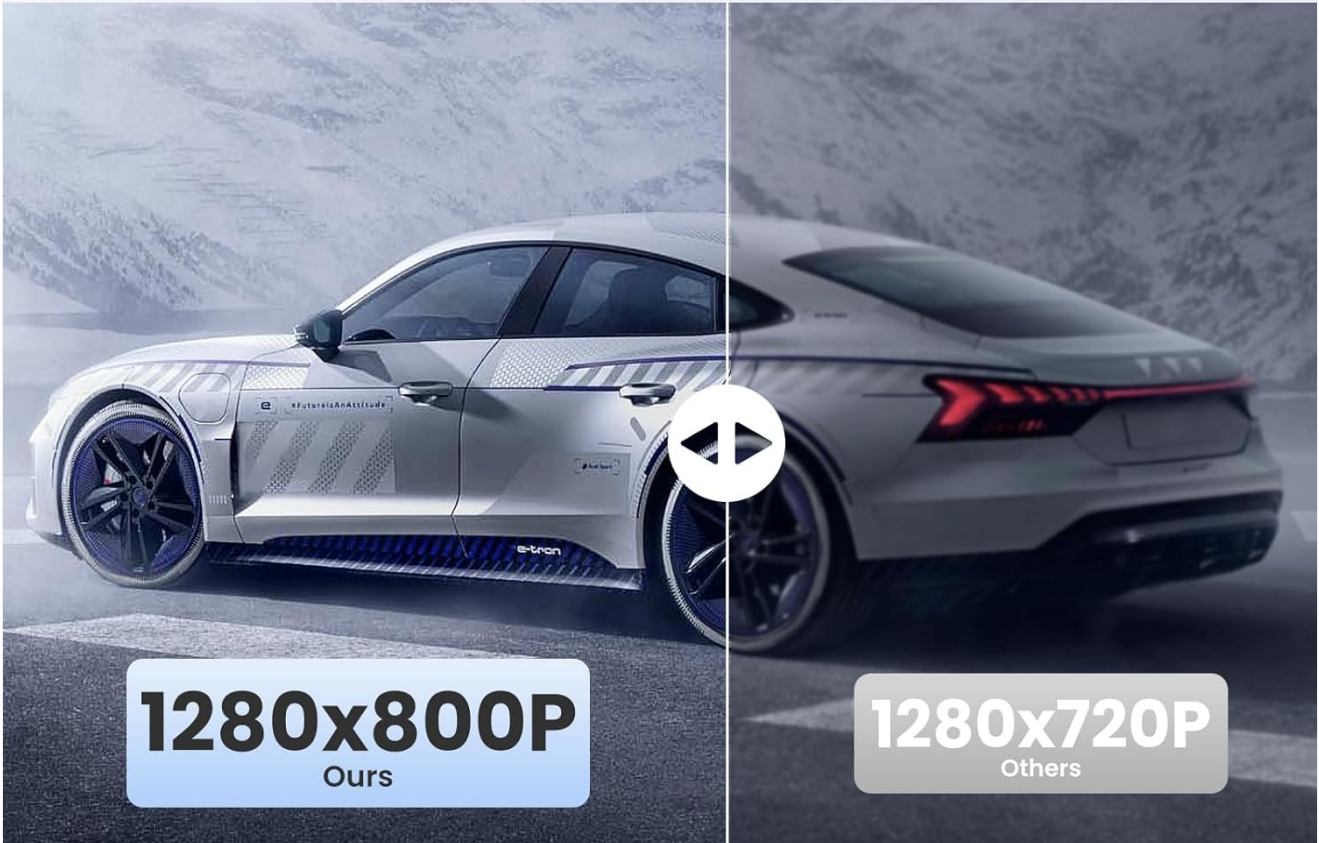

# 1280x800 HD OLED Touchscreen

72%  
NTSC

8 Bit  
Color Depth

16.7M  
Color support

84%  
Adobe RGB

100%  
sRGB

HIGHLY  
DYNAMIC

Figure 4: The Ultra HD 1280\*800 display offers superior visual clarity.