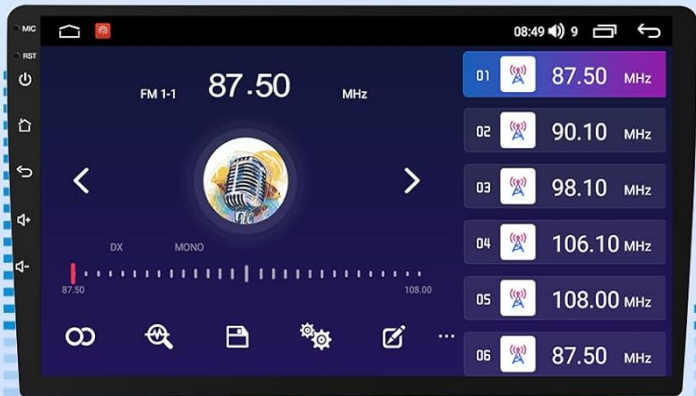

FM / AM / RDS Radio

The radio displays real-time station information and ensures clearer reception for a better listening experience.

DSP EQ Processor

The built-in EQ ensures high-quality sound with customizable equalizer settings, giving you a superior audio experience.