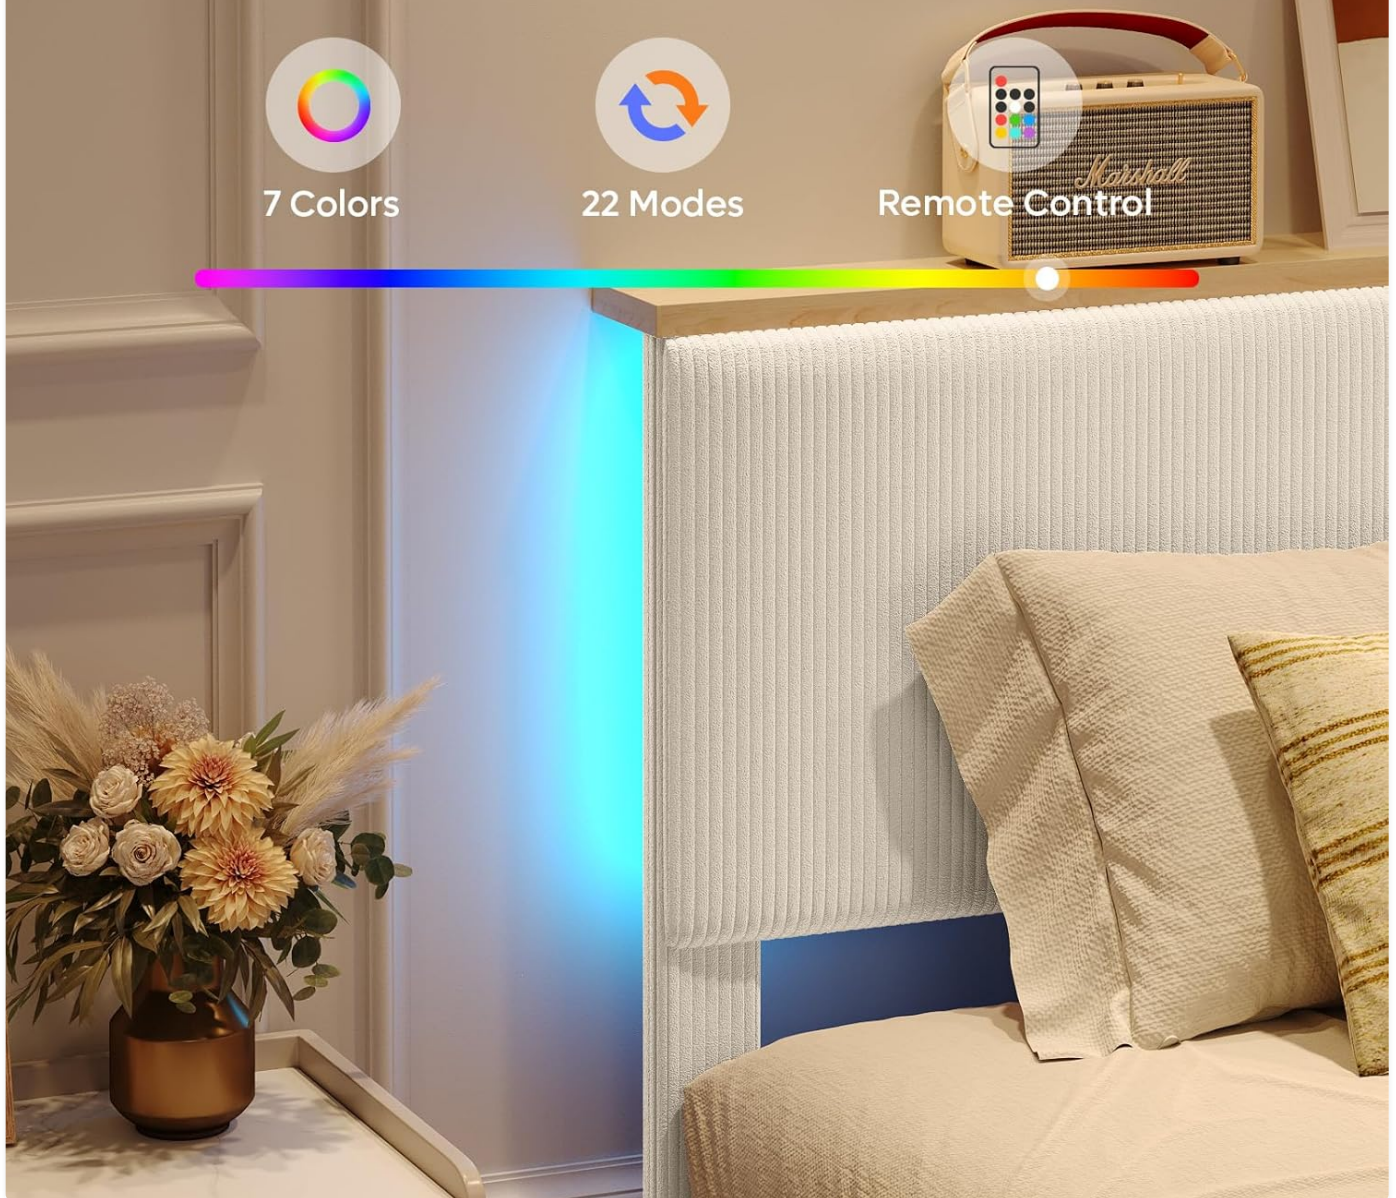

### 5.2 LED Lighting System

The integrated LED lights on the headboard offer a customizable lighting experience. Use the included remote control to manage the lighting features:

- **Colors:** Choose from 7 distinct colors to match your mood or decor.
- **Modes:** Select from 22 scene modes, offering dynamic lighting effects.
- **Brightness:** Adjust the brightness level to create your ideal bedroom ambiance.

# Upholstered Bedside with LED Strips

Figure 5.1: The LED lighting system in action, demonstrating the range of colors and modes controllable via the remote.

## 5.3 Headboard Storage Shelf

The headboard features a convenient storage shelf on top. This shelf provides an easily accessible space for small items such as books, glasses, mobile phones, or decorative pieces, helping to keep your bedside organized.