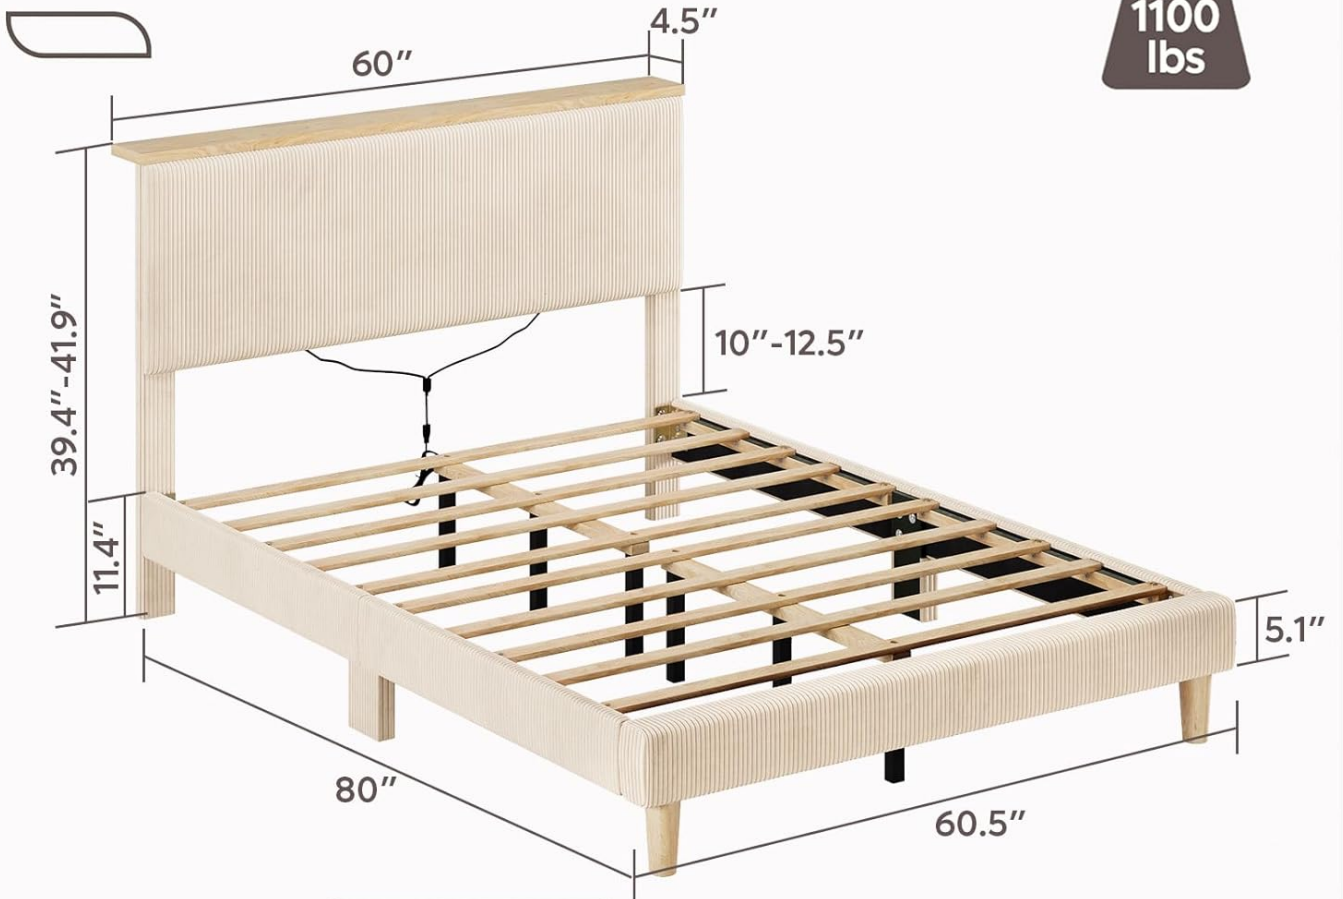

Product Size

King Size

80" x 76.5" x 39.4"-41.9"

Queen Size

80" x 60.5" x 39.4"-41.9"

Full Size

75" x 54" x 39.4"-41.9"

Twin Size

75" x 39.5" x 39.4"-41.9"

UNIT: INCH

Figure 8.1: Detailed product dimensions for the Queen size bed frame, along with its maximum weight capacity.

9. WARRANTY & SUPPORT

9.1 Returns Policy

Bestier offers a 30-day easy returns policy for this product. Please refer to your purchase platform's return guidelines for detailed instructions and eligibility.

9.2 Customer Support

For any questions, concerns, or assistance with assembly or product functionality, please contact Bestier Customer Support. You can typically find contact information on the Bestier official website or through the retailer where you purchased the product.

9.3 Protection Plans