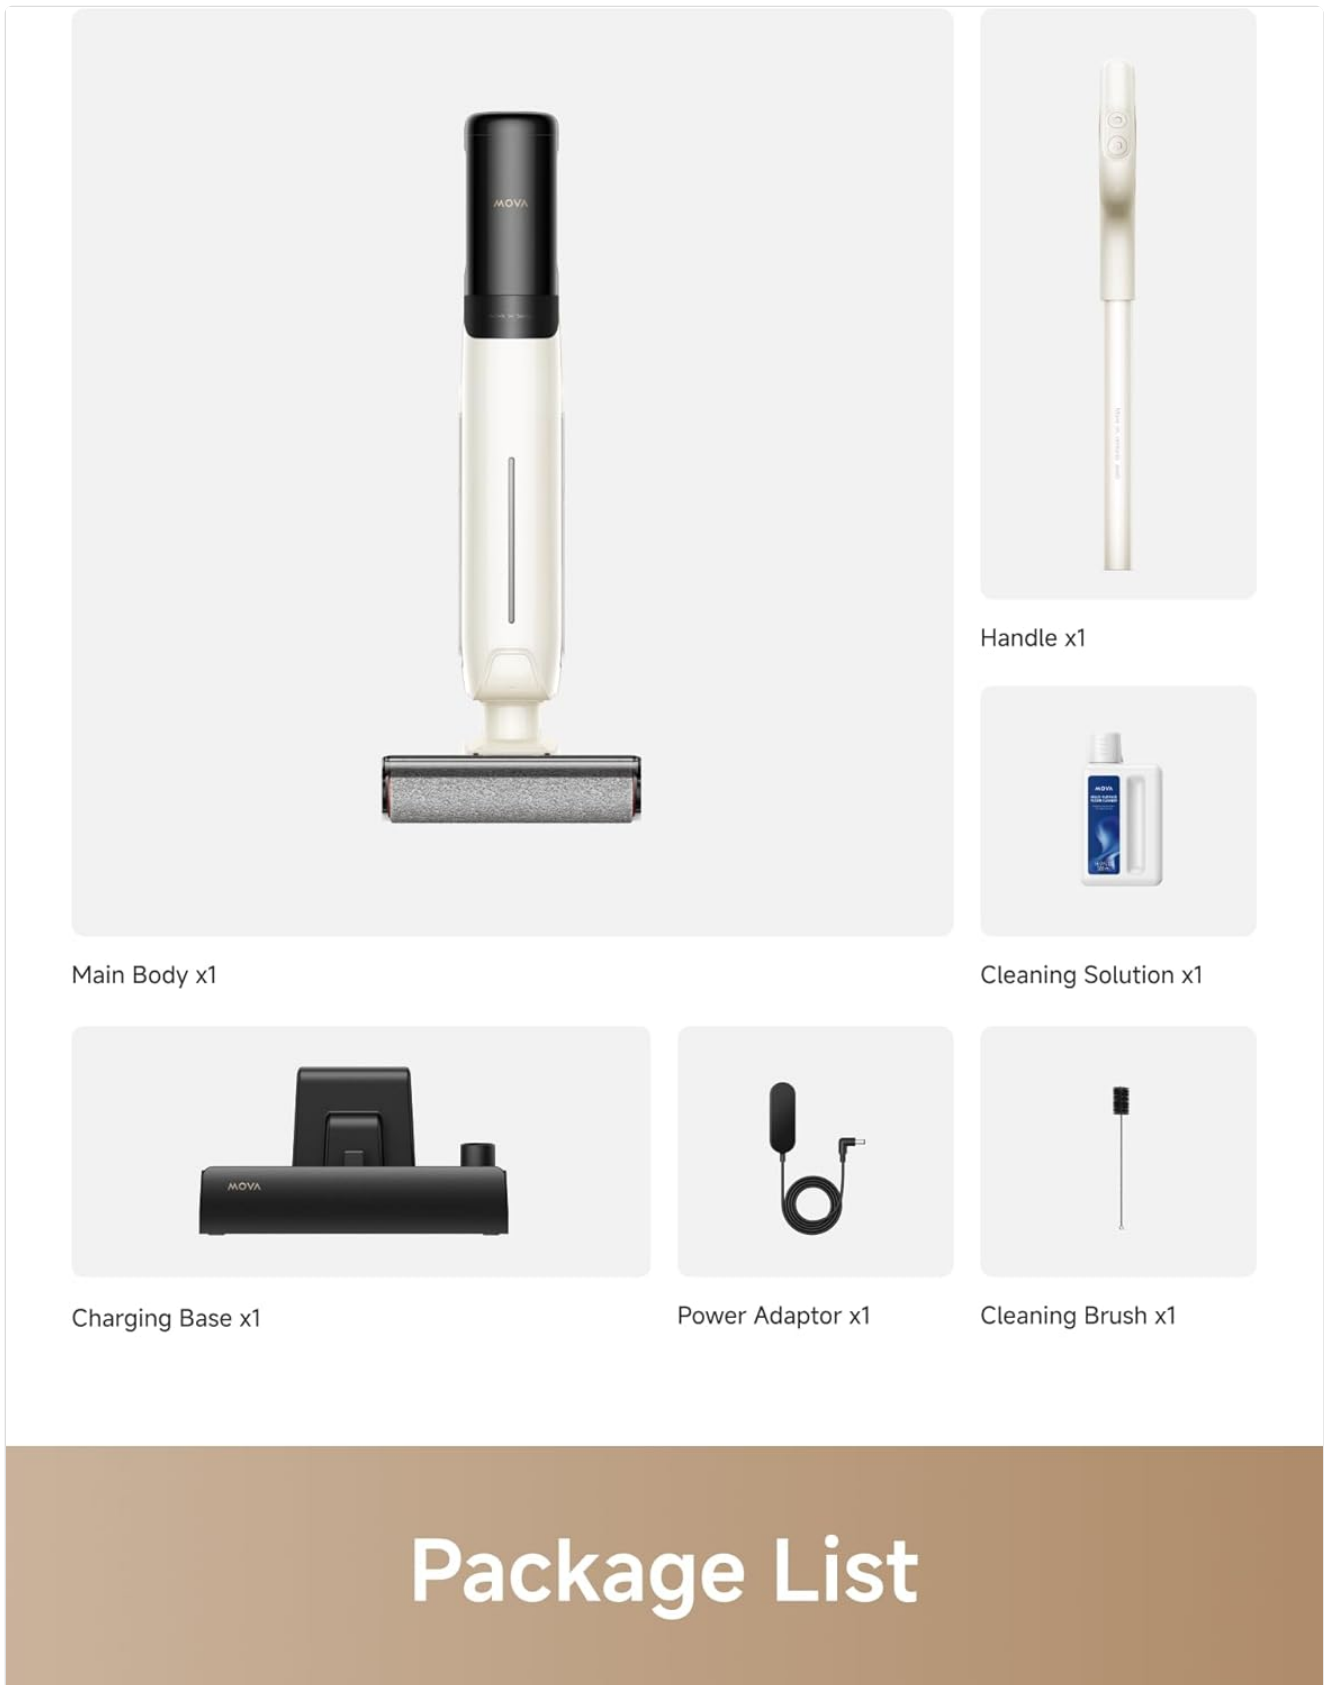

During self-cleaning, the brush detangles by reversing back and forth, ensuring thorough cleaning.

Figure 7: Visual representation of the MOVA K30 SE's self-cleaning process, showing the one-press activation and dual rotation brush cleaning for simplified care.

Figure 8: A user demonstrating the easy disposal of solids and liquids from the MOVA K30 SE's integrated water tank, ensuring no cross-contamination and simple waste management.

4.3 Anti-Tangle Design

The brush's anti-tangle design, paired with a specialized comb-tooth scraper, significantly helps reduce hair entanglement and assists in thorough brush cleaning.