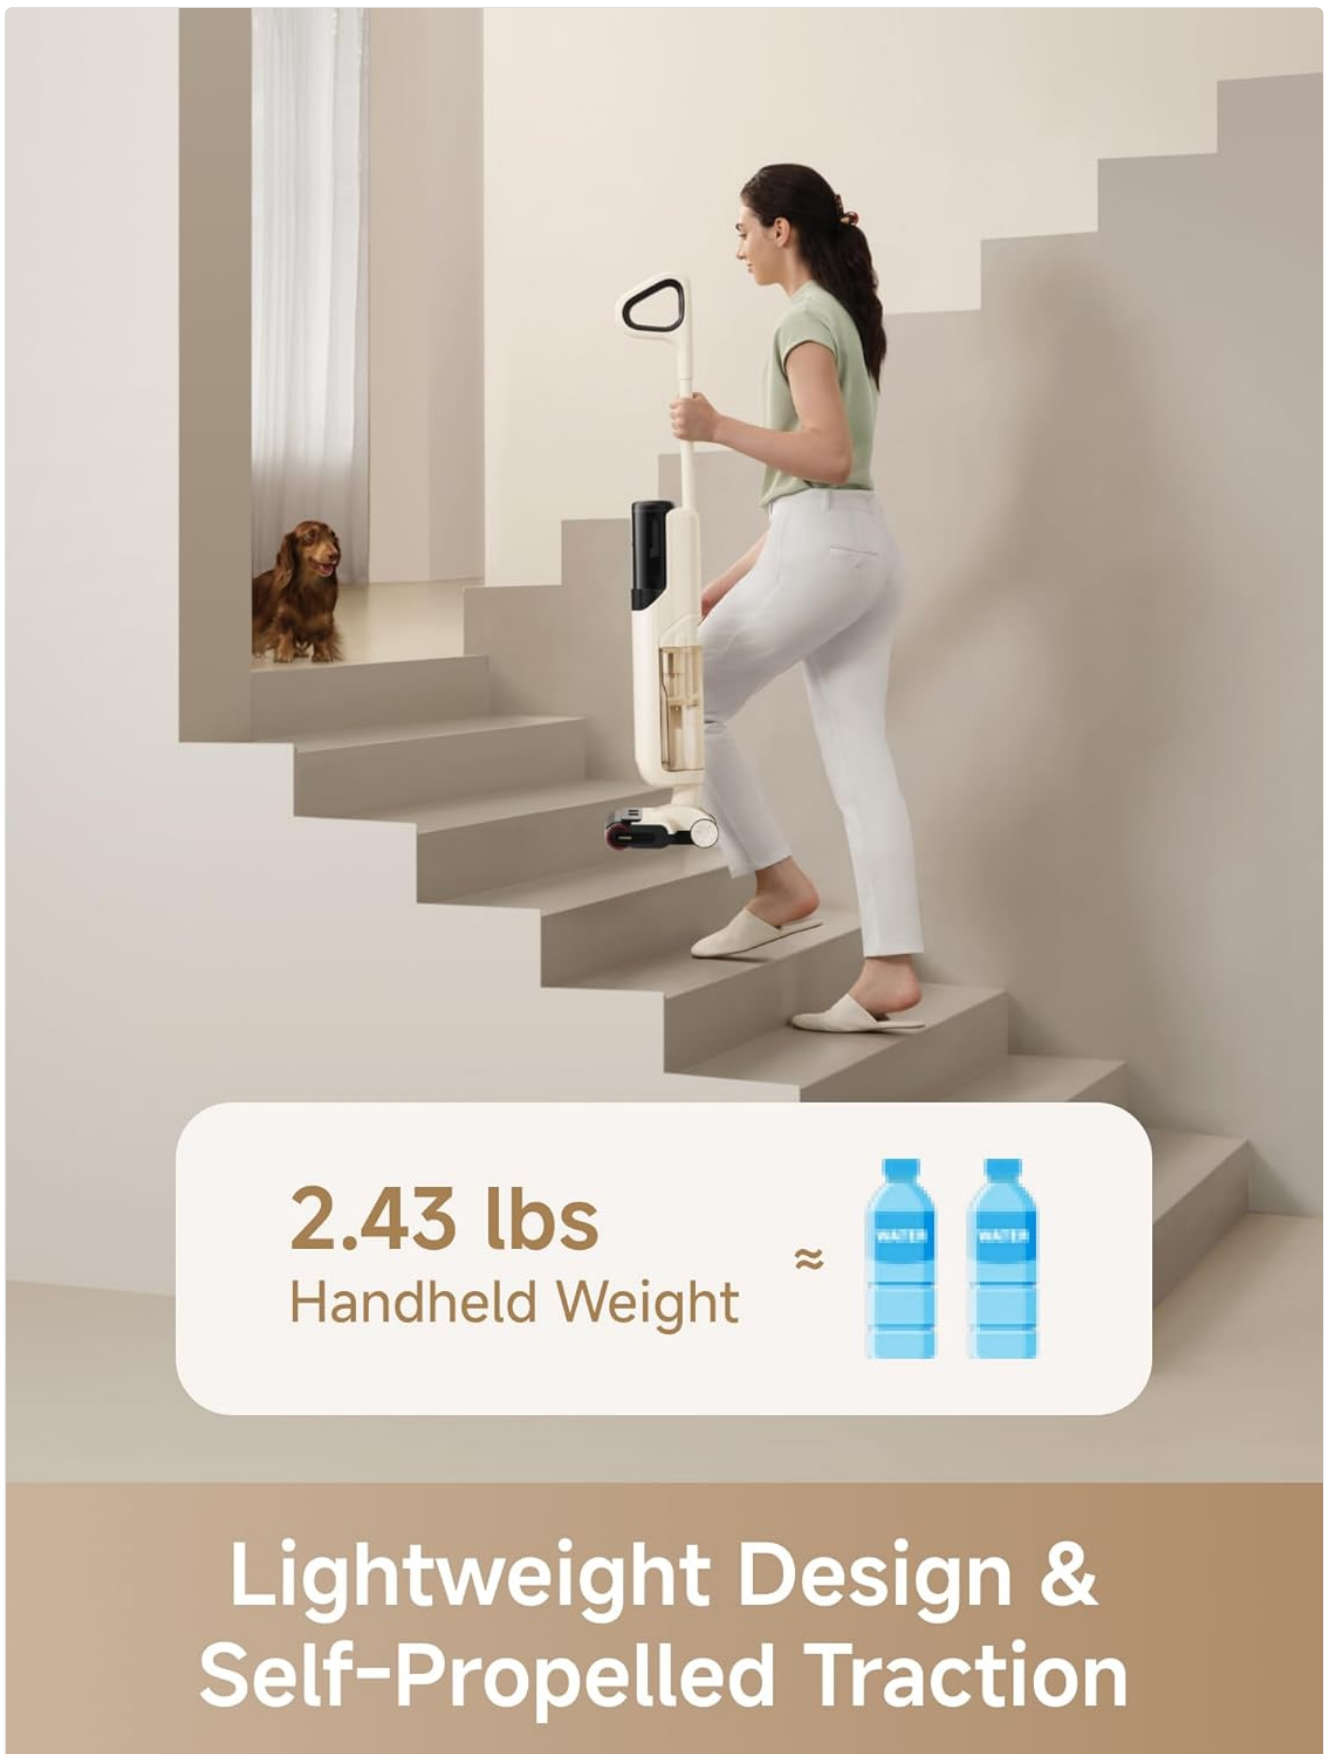

1. PRODUCT OVERVIEW

The MOVA K30 SE is an advanced wet dry vacuum cleaner designed for efficient cleaning of various floor types. It features a 180° lie-flat design for hard-to-reach areas, dual rotation self-cleaning, dual-sided cleaning, and powerful suction for both wet and dry messes.

Figure 2: The MOVA K30 SE Wet Dry Vacuum Cleaner in its upright standing position, ready for use or storage.

3.2 Cleaning Modes and Features

- **180° Lie-Flat Reach:** The K30 SE's design allows it to lie nearly flat, enabling cleaning under low furniture and in tight spaces. The brush head is only 3.15 inches high, and the main body can fit into spaces as low as 5.51 inches.

Figure 3: The MOVA K30 SE demonstrating its 180° lie-flat design, allowing it to reach under low furniture for thorough cleaning. The image shows the vacuum's low profile, with the brush head at 3.15 inches and the main body at 5.51 inches from the floor.

- **Dual-Edge Cleaning:** The exclusive brush roller is designed for precise cleaning along baseboards and into corners, reaching down to 0 inches from edges.

0mm* Dual-Edge Cleaning

Figure 4: The MOVA K30 SE performing dual-edge cleaning, effectively reaching dirt and debris right up to walls and furniture edges. This highlights the vacuum's ability to clean corners and baseboards without leaving gaps.