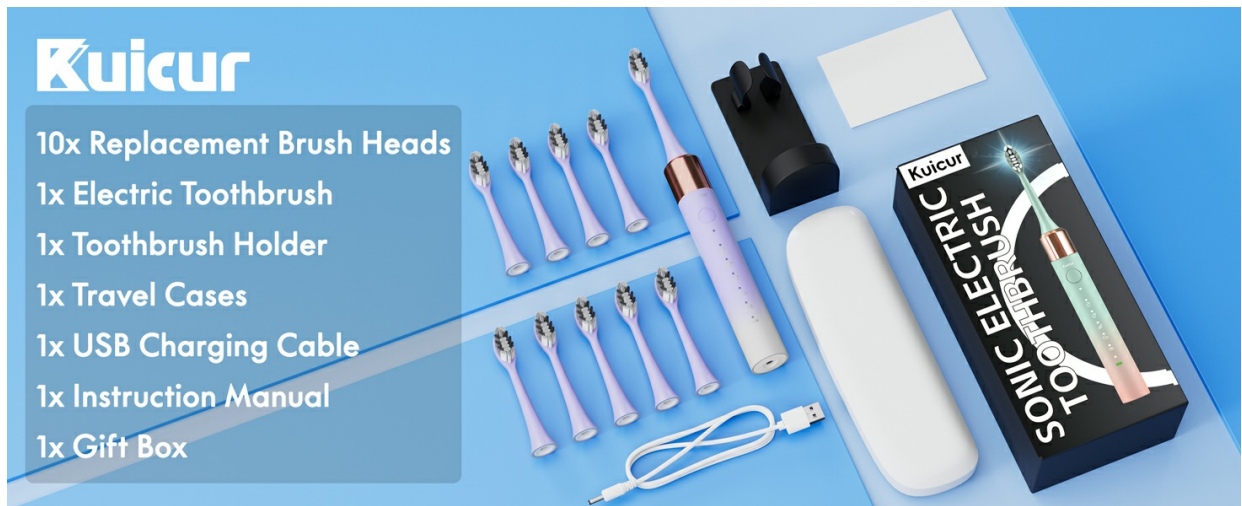

PACKAGE CONTENTS

Your Kuicur Sonic Electric Toothbrush package includes the following items:

- 1x Kuicur Sonic Electric Toothbrush Handle
- 10x Replacement Brush Heads
- 1x Travel Case
- 1x USB Charging Cable
- 1x User Manual
- 1x Toothbrush Holder

Image: All items included in the Kuicur Sonic Electric Toothbrush package, neatly arranged.

SETUP

1. Charging the Toothbrush

Before first use, fully charge your toothbrush. The toothbrush features a long-lasting battery, providing up to 90 days of use on a single 8-hour charge.

1. Connect the USB charging cable to the charging port at the bottom of the toothbrush handle.
2. Plug the USB cable into a compatible USB power adapter (not included) or a computer USB port.
3. The battery indicator light will illuminate to show charging status. A full charge typically takes 8 hours.

Image: The Kuicur Sonic Electric Toothbrush handle connected to a USB charging cable, illustrating the charging process.

2. Attaching a Brush Head

1. Align the brush head with the metal shaft on the toothbrush handle.
2. Push the brush head down firmly until it clicks into place. Ensure it is securely attached.