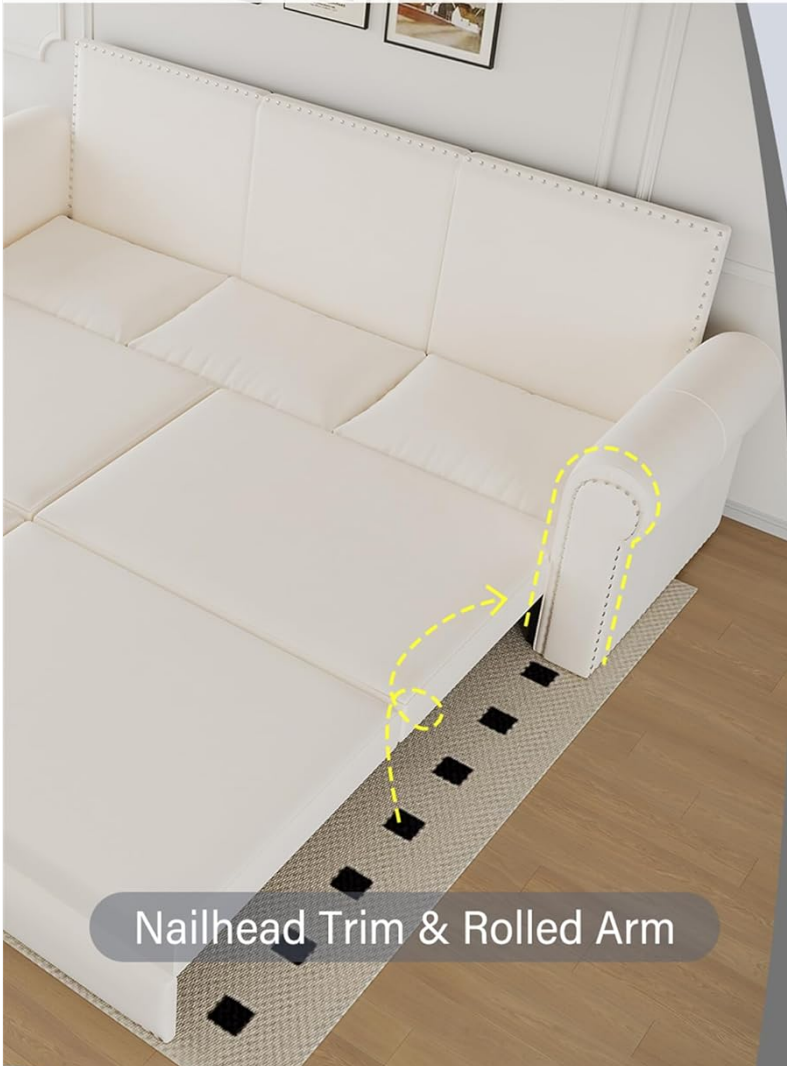

High quality materials, sturdy and durable

Velvet fabric,
comfortable to the touch