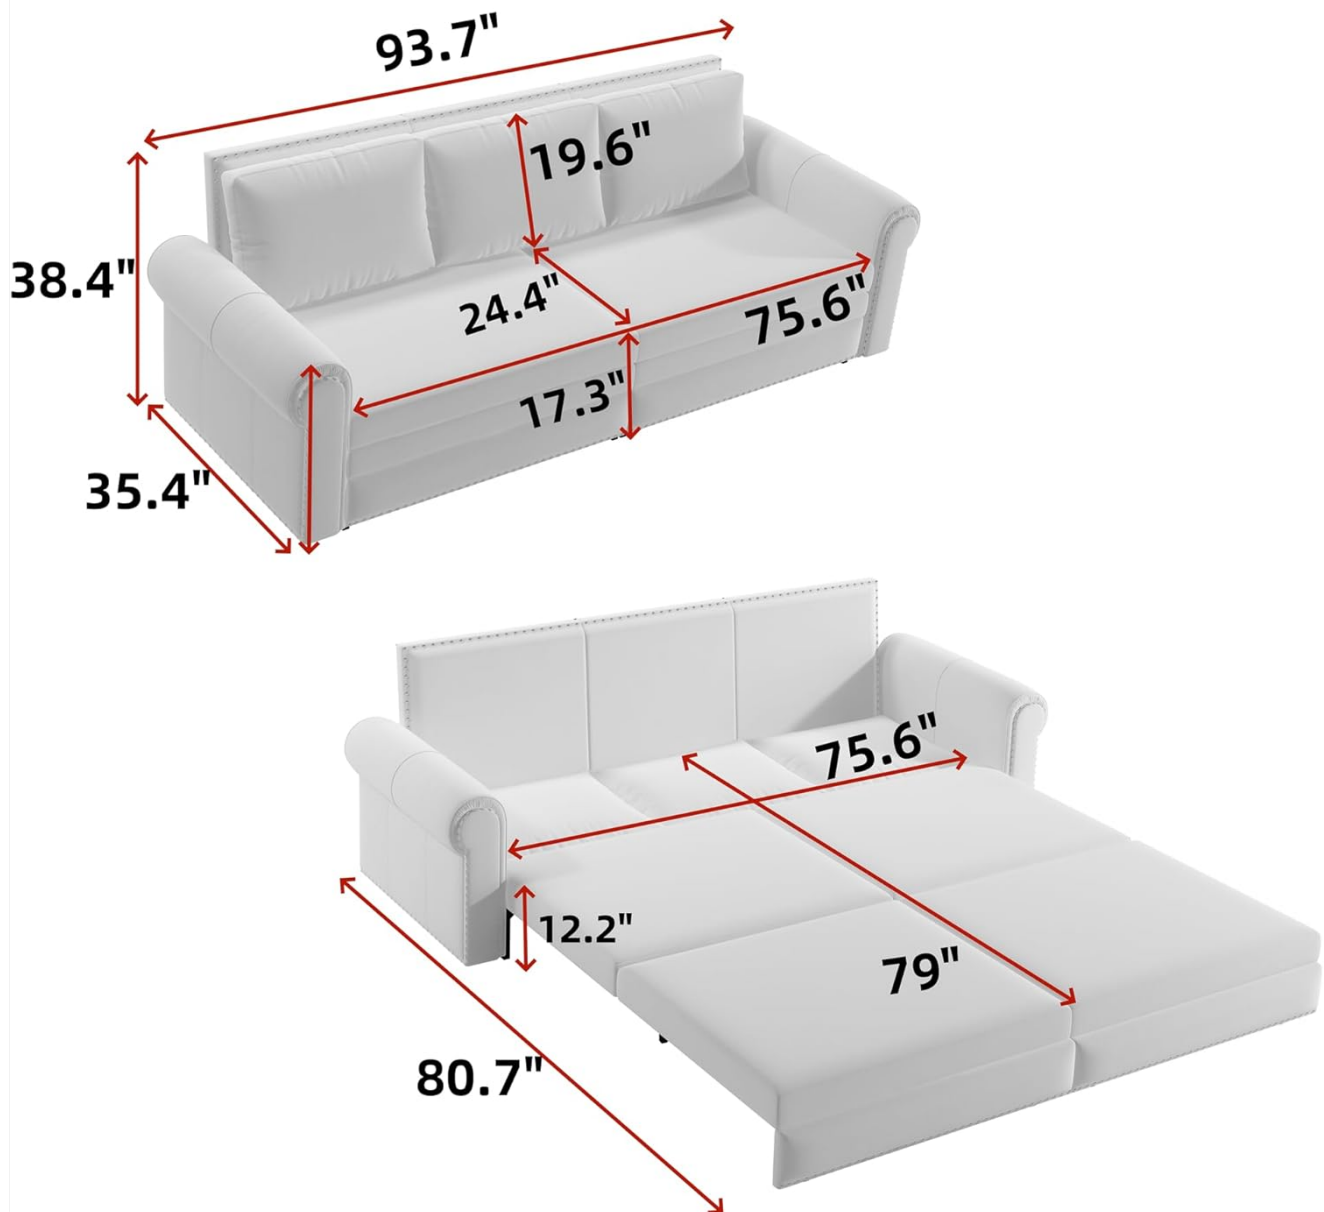

If problems persist, please contact customer support for further assistance.

SPECIFICATIONS

Detailed product specifications for the DERCASS 3-in-1 Convertible Sleeper Sofa Bed.

3-in-1 Convertible King Size Sofa Bed

Image: Dimensional diagram illustrating the width, depth, and height of the sofa in both its upright and fully extended bed positions.

Product Name	3-in-1 Convertible Sleeper Sofa Bed
Model Number	W1885S0003
Brand	DERCASS
Overall Sofa Dimensions	93.7" W x 35.4" D x 38.4" H
Sleeper Bed Dimensions	75.6" W x 79" D x 12.2" H
Overall Weight	163.14 lbs
Weight Capacity	300 lbs / seat
Seat Height (Floor to Seat)	17.3"
Arm Height (Floor to Arm)	25.2"
Leg Height	2"