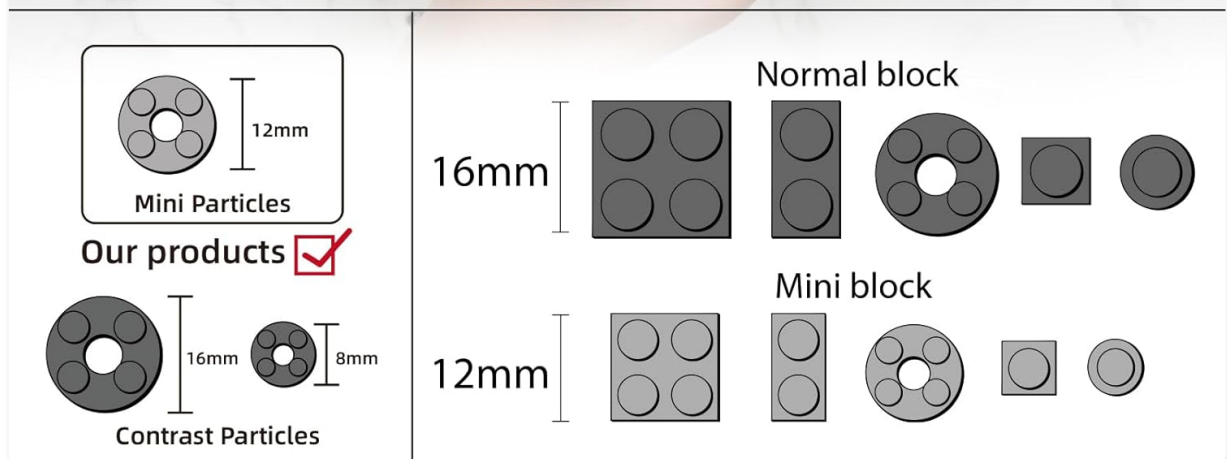

This image clarifies the size of the mini building blocks used in this set, comparing them to standard block sizes to manage expectations regarding the small scale of the components.

Detailed Features