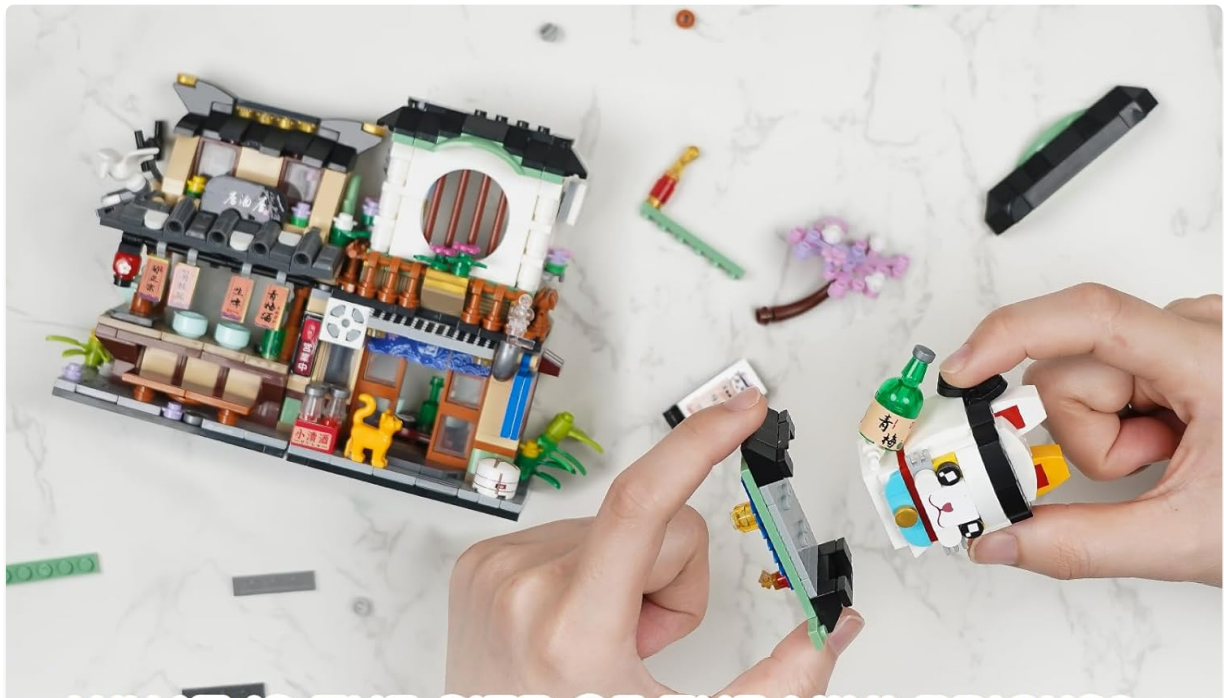

Understanding Mini Block Sizes

WHAT IS THE SIZE OF THE MINI BRICKS?