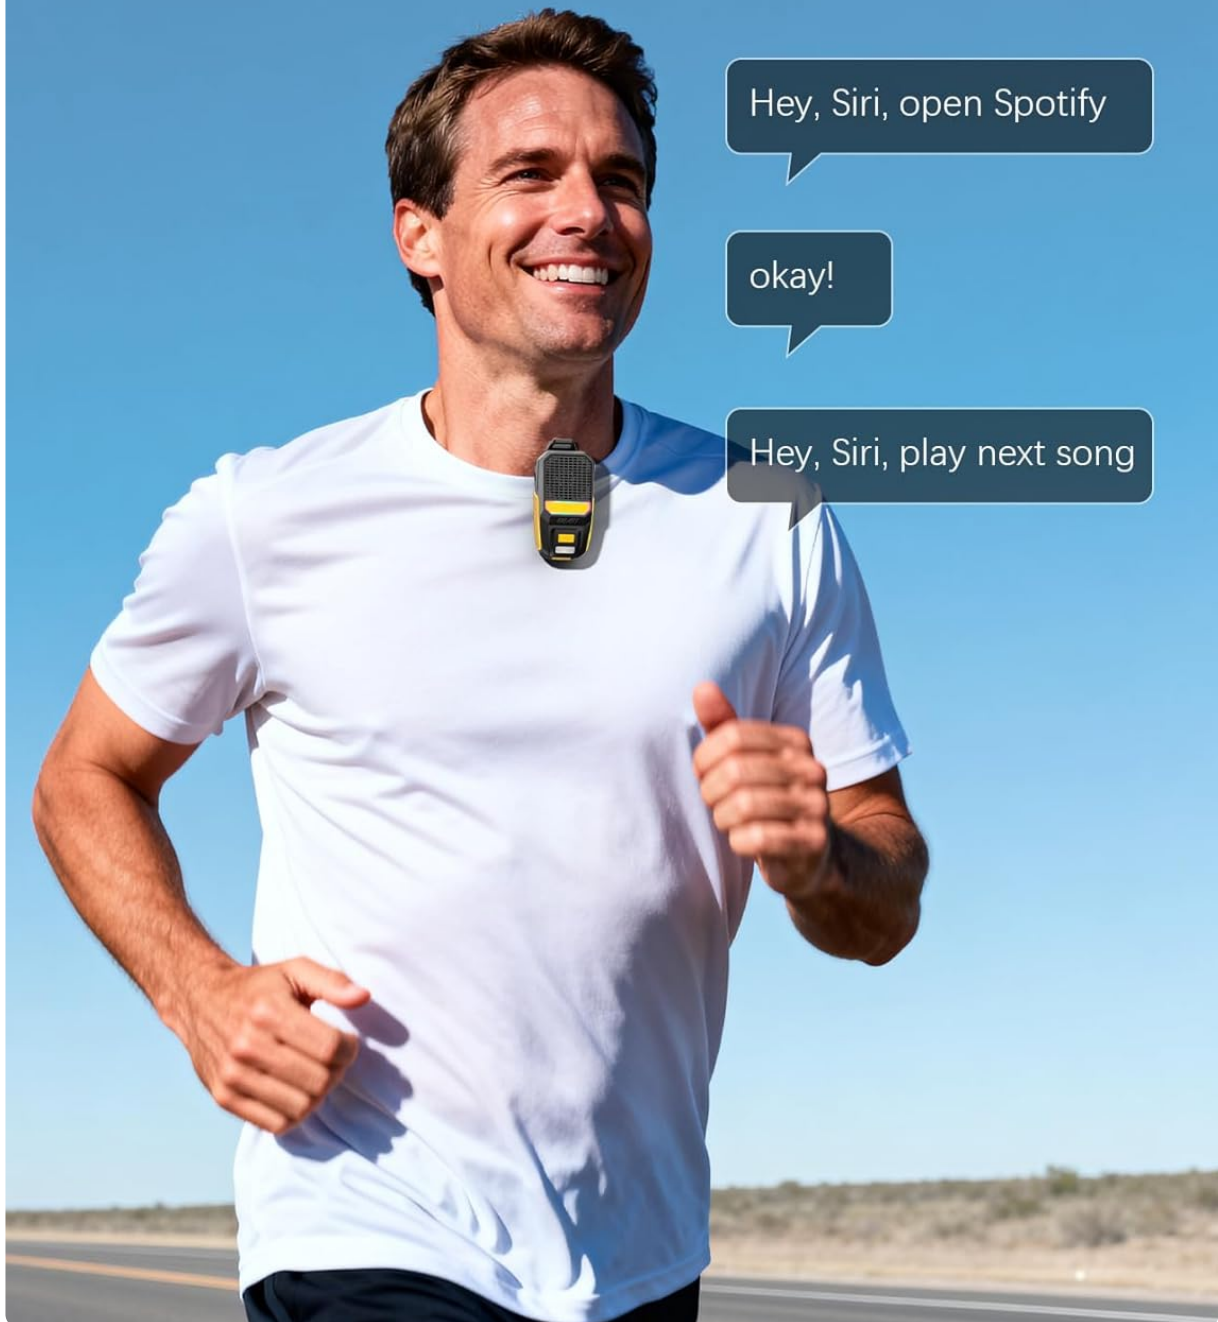

# Voice Control

Sound On, Siri Ready

Figure 4.1: Connect the provided USB cable to the USB-C charging port on the speaker and a power source.