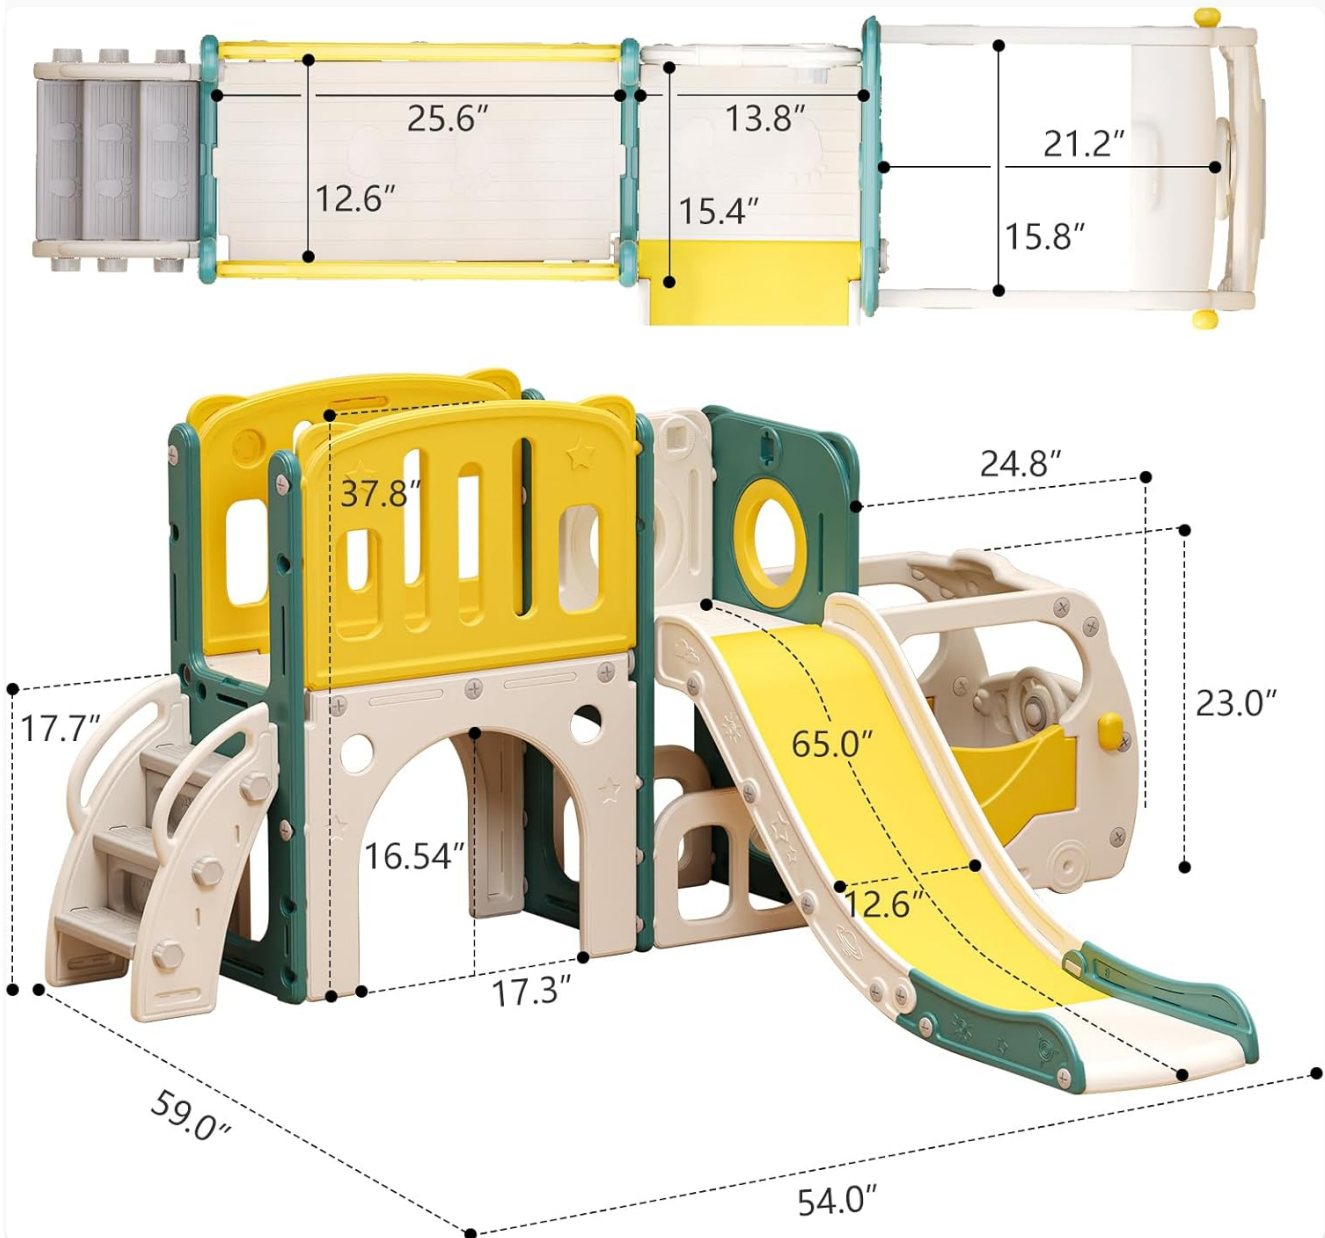

8. SPECIFICATIONS

Feature	Detail

Brand	MOCUTEEN
Model Number	BUS Toddler Slide
Material	Premium HDPE
Product Dimensions	54"L x 59"W x 38"H (137cm L x 150cm W x 96.5cm H)
Item Weight	42.4 pounds (19.28 Kilograms)
Maximum Weight Recommendation	220 Pounds (100 kg)
Age Range (Description)	Toddler (Manufacturer recommended age: 3 years and up, but product description states 1-5 years)
Assembly Required	Yes
Color	Green & Yellow