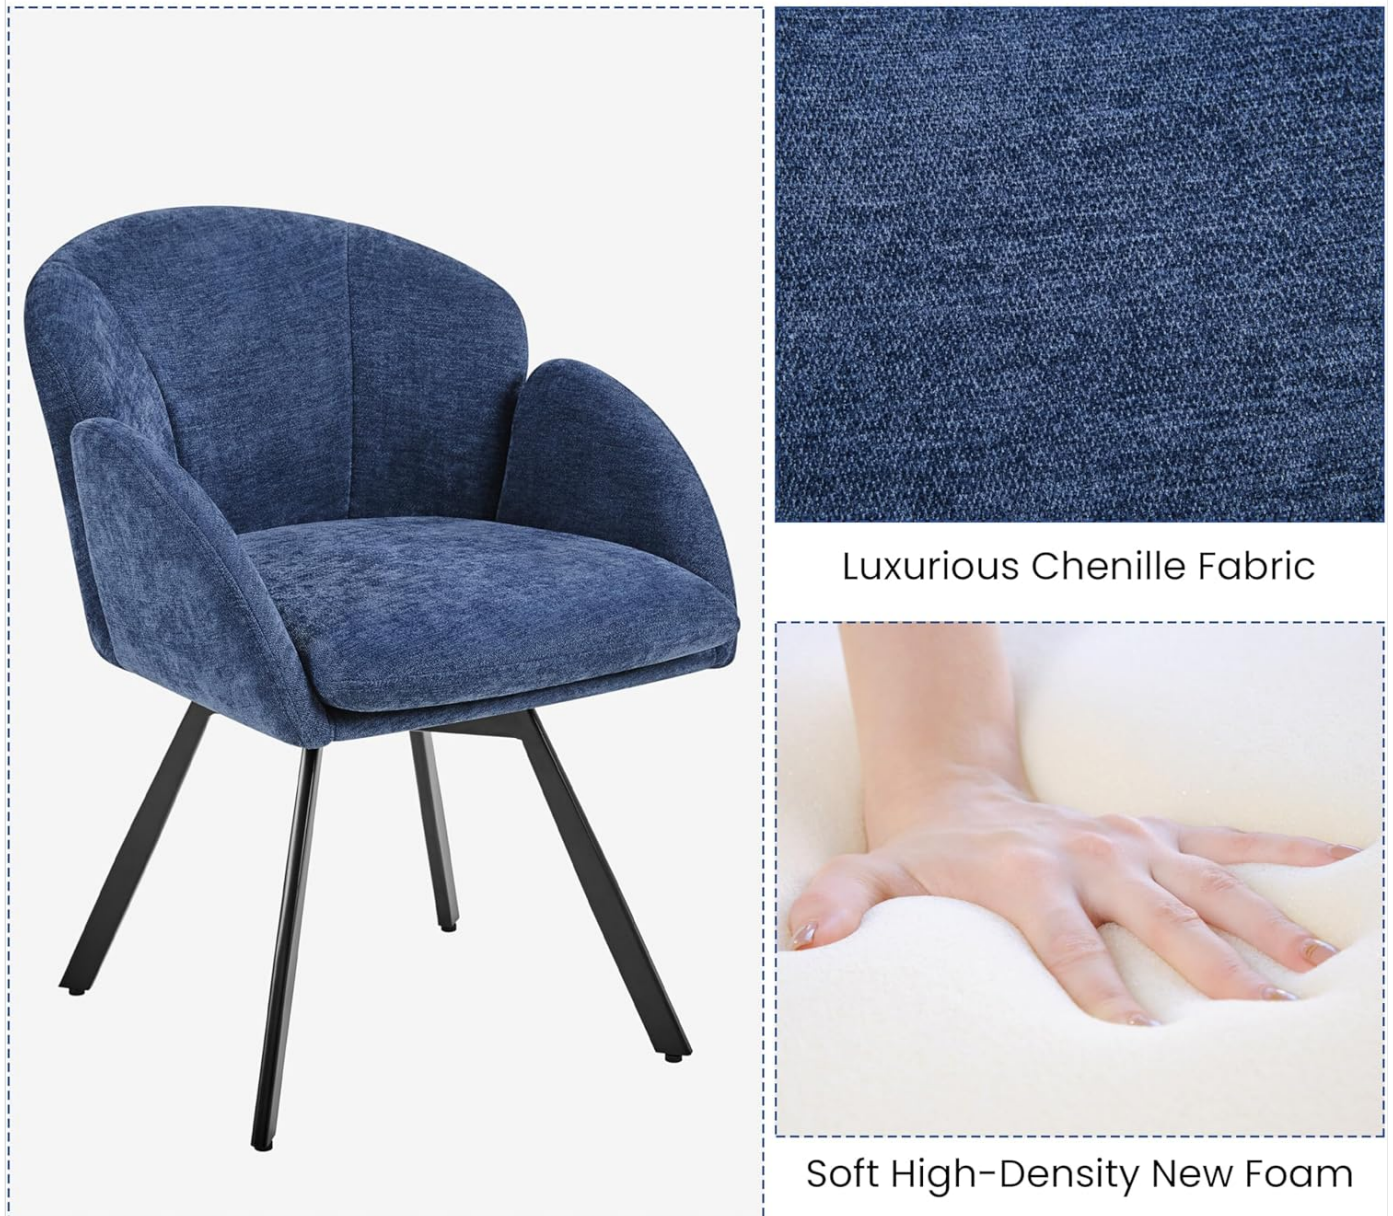

Image: Chair dimensions and maximum weight capacity of 136 kg.

3. PRODUCT FEATURES

The Yaheetech Swivel Dining Chairs are designed with user comfort and durability in mind:

- **360° Swivel Seat:** The integrated swivel mechanism allows for effortless rotation, providing easy access to your surroundings without needing to reposition the chair.
- **Comfortable Seating:** Features a 7.5 cm (2.95 inches) thick padded seat and soft chenille upholstery for optimal comfort. The mid-height backrest and armrests offer support for the back and lumbar region.
- **Stable Construction:** Built with a sturdy plywood frame and cross-shaped metal legs, ensuring robust support and long-term durability for daily use.
- **Floor Protection:** Equipped with screw-in protective feet that enhance stability and prevent scratches on your floor surfaces when the chair is moved.
- **Elegant Design:** Inspired by the gentle lines of a flower, the chair features a flared backrest and softly curved armrests, adding a touch of natural elegance to any room.

COMFY & UNIQUE FLOWER-SHAPED ACCENT CHAIR

Soft and Comfy

Just-right Support

Image: Details of the chair's comfortable and unique flower-shaped design.

OPTIMIZED SEATING EXPERIENCE

Image: Close-up of the luxurious chenille fabric and high-density foam for enhanced seating comfort.

SWIVEL BASE

For Effortless Movement

360°
Rotation

FIXED BASE

With Limited Mobility

Image: Illustration of the swivel base for effortless movement.

ADDED STABILITY & FLOOR PROTECTION

X-Shaped Iron Legs