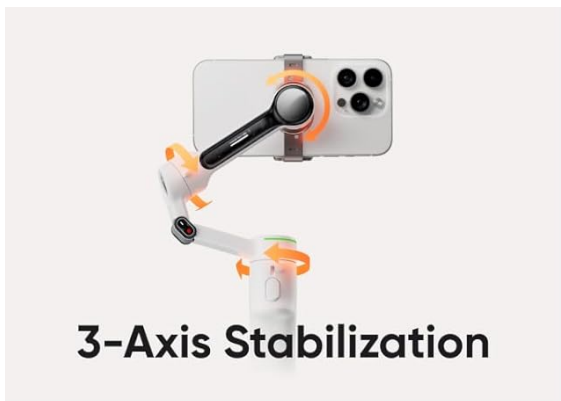

Insta360 CINSABQB

Insta360 Flow 2 Pro User Manual

MODEL: CINSABQB

Brand: Insta360

Product Overview

The Insta360 Flow 2 Pro is an advanced foldable AI phone gimbal designed for stable and versatile content creation. It features AI tracking, multi-person tracking, 360° pan tracking, and a built-in tripod/selfie stick. Compatible with iPhone (including Apple DockKit) and Android, it offers cinematic brilliance with Dolby Vision and Apple ProRes, AI-powered editing, and a 10-hour battery life. The standard bundle includes the gimbal, magnetic phone clamp, USB-C charge cable, and protective pouch.

Key Features:

- Versatile Tracking in 200+ iOS Apps with Apple DockKit.
- Active Zoom Tracking and Multi-Person Tracking.
- 3-axis stabilization for silky smooth footage.
- All-in-One Design: Built-in tripod, selfie stick, selfie mirror, and power bank.
- 10-hour battery life for extended use.
- Creative Shots with Free Tilt Mode.
- AI-Powered Editing tools in the Insta360 app.

What's Included

- 1x Insta360 Flow 2 Pro Gimbal
- 1x Magnetic Phone Clamp
- 1x USB-C to USB-A Charge Cable
- 1x Protective Pouch

Image: The standard bundle includes the Insta360 Flow 2 Pro gimbal, a magnetic phone clamp, a USB-C to USB-A charging cable, and a protective pouch.

1. Setup and Activation

Attaching Your Phone:

Securely attach the magnetic phone clamp to the center of your smartphone, ensuring it aligns with your phone's camera direction. For iPhone users, ensure your iPhone or phone case supports MagSafe for easier installation.