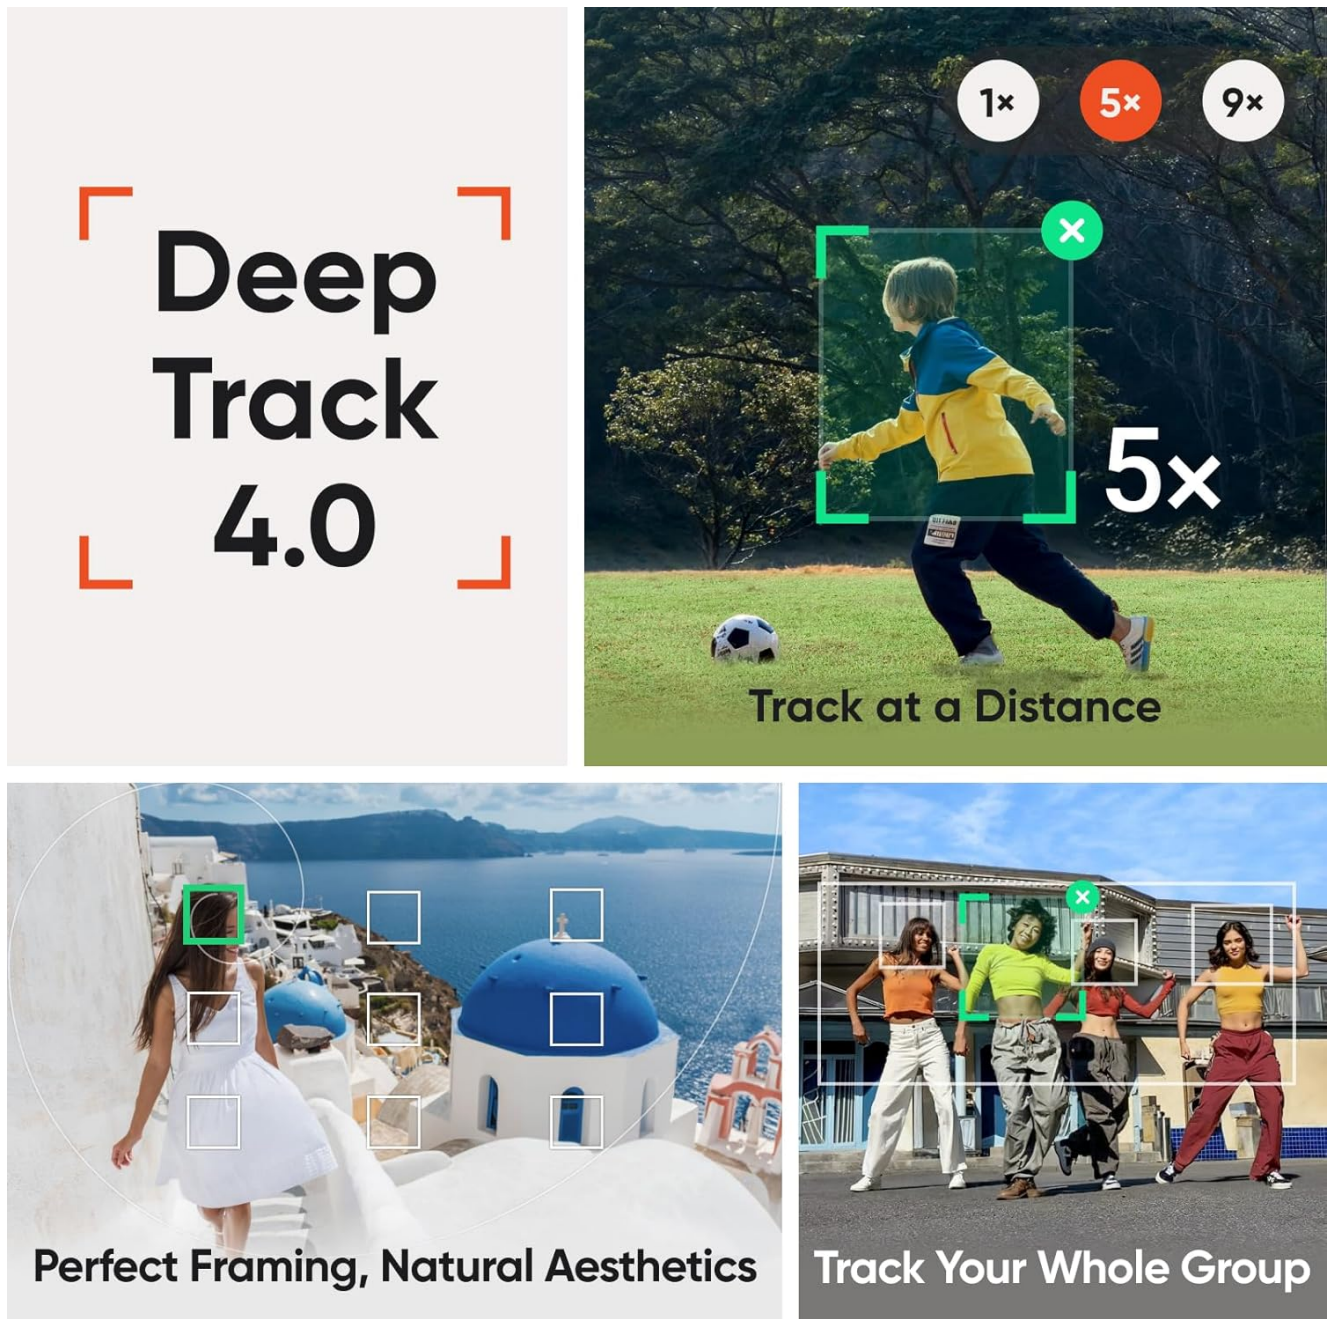

2. Operating Modes and Features

Stabilization and Tracking:

The Flow 2 Pro features 3-axis stabilization to ensure every shot is silky smooth. Its advanced AI tracking (DeepTrack 4.0) can lock onto subjects, including multiple people, and follow them flawlessly, even if they move out of frame. Active Zoom Tracking allows precise tracking of fast movements, even at up to 15x zoom (available for Pro & Pro Max models of iPhone 12-16).

Image: Demonstrates the advanced Deep Track 4.0 and Multi-Person Tracking capabilities of the Insta360 Flow 2 Pro, showing precise subject framing.

360° Infinite Pan Tracking

Pure freedom. Track from any angle with 360° pan tracking that follows you all the way round—no limits.