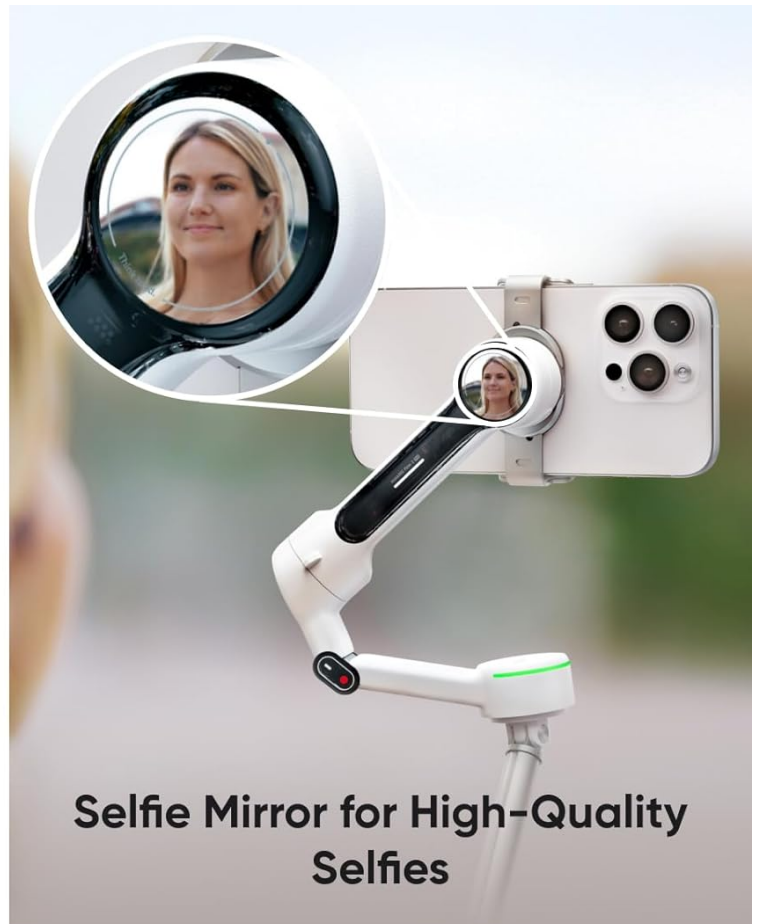

Image: Illustrates the 360° Infinite Pan Tracking feature, allowing the gimbal to follow subjects with continuous rotation.

iPhone Native Camera Smart Tracking:

For iPhone users, the Flow 2 Pro supports Apple DockKit, allowing native tracking with your iPhone's built-in camera, FaceTime, and even third-party apps like TikTok and Zoom. There's no need to install additional apps to take advantage of these tracking features.

Video: This official video from Insta360 explains how the Flow 2 Pro enables smart tracking directly through the iPhone's native camera app, leveraging Apple DockKit for seamless integration.

Versatile Design:

The Flow 2 Pro features an all-in-one design with a built-in tripod and selfie stick, eliminating the need for extra gear. It also includes a selfie mirror for high-quality selfies using the rear camera. With a 10-hour battery life, it can capture content from dawn till dusk, and can even double as an emergency power bank to charge your phone mid-shoot.

A green battery icon with the text "10H" inside, indicating 10 hours of battery life.

All-Day Battery Life

**Built-In Selfie Stick
& Tripod**

**Selfie Mirror for High-Quality
Selfies**

All-in-One Design

Solo shooting made easy. An all-in-one content creation tool with everything you need built-in, no extra gear needed.