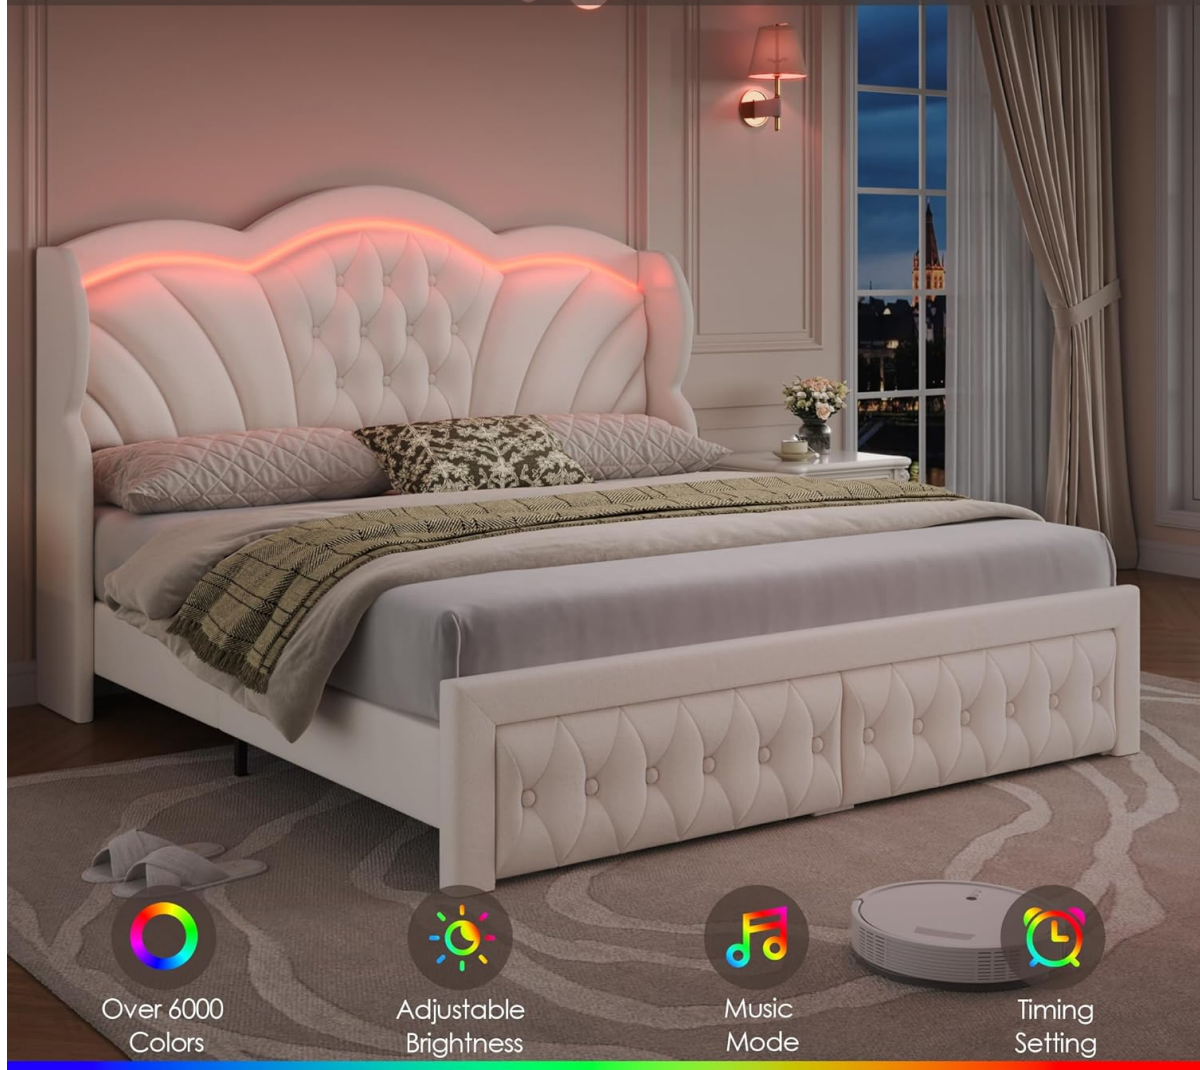

### LED Lights

The integrated arc-shaped LED lights on the headboard offer various customization options to enhance your room's ambiance. The lights can be controlled via a remote control or a Bluetooth app.

## Multifunctional RGB LED Lights

Bluetooth App Control or Remote Control

Image: Multifunctional RGB LED Lights. This image demonstrates the various features of the LED lighting system, including color options, adjustable brightness, music mode, and timing settings, controllable via Bluetooth app or remote.

### Storage Drawers

The bed frame includes two large storage drawers located underneath the footboard. These drawers are designed for easy access and efficient storage.

- **Easy Access:** The drawers slide smoothly on wheels, allowing for effortless opening and closing.
- **Secure Placement:** Each drawer features a lock catch to prevent it from sliding out unintentionally.
- **Anti-Slip Sticker:** An anti-slip sticker is included to help keep the drawers in place when closed.