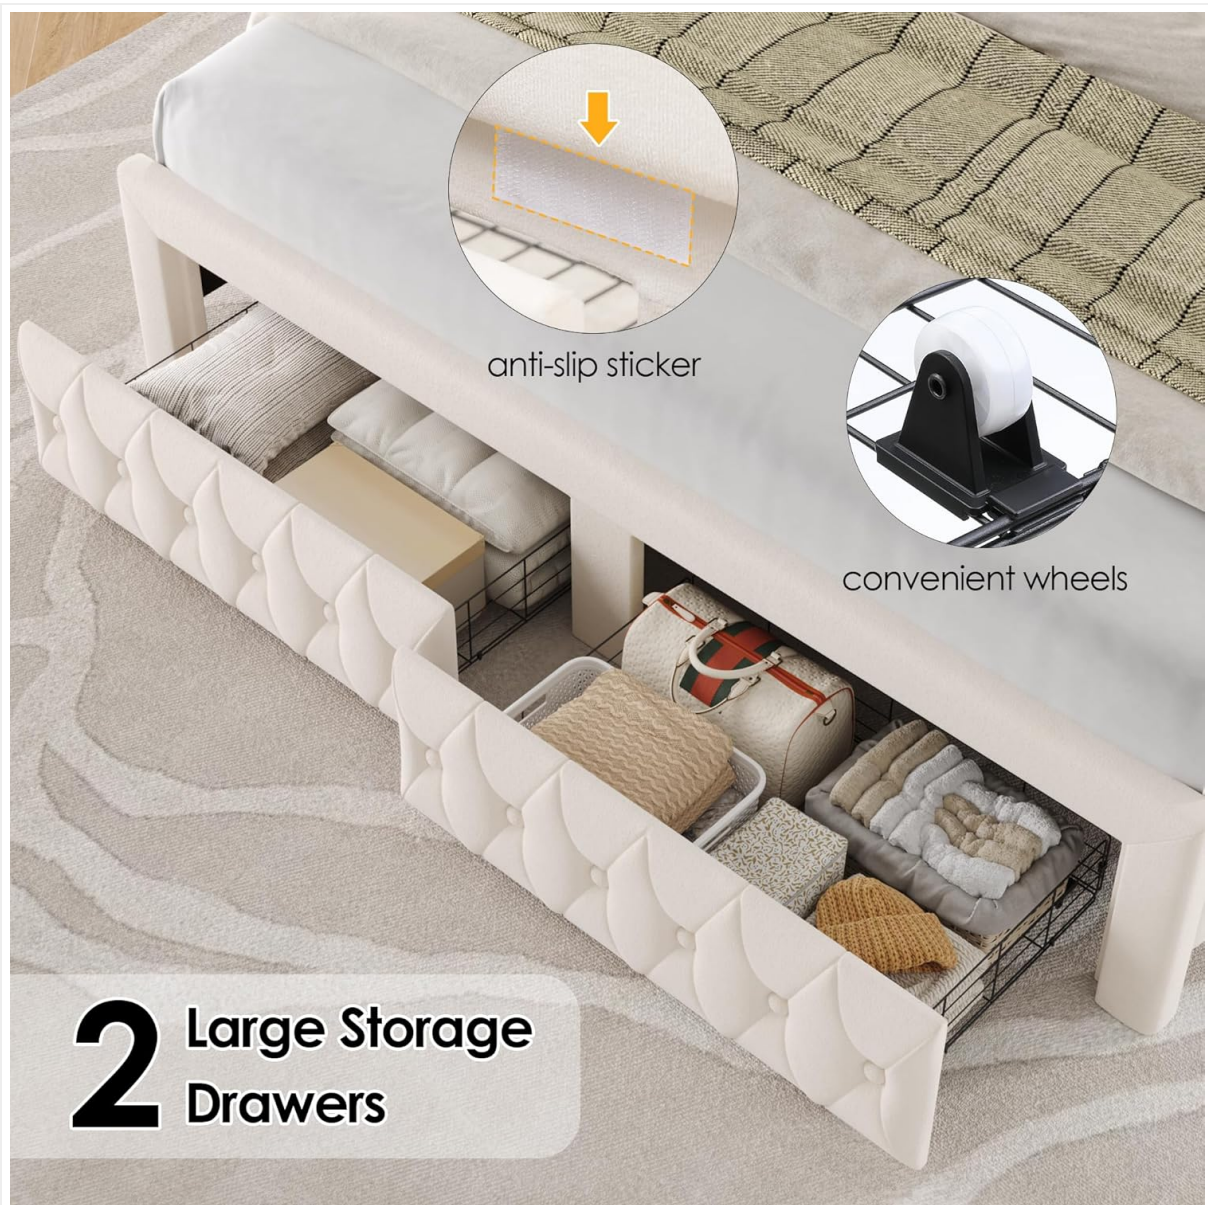

### Storage Drawers

The bed frame includes two large storage drawers located underneath the footboard. These drawers are designed for easy access and efficient storage.

- **Easy Access:** The drawers slide smoothly on wheels, allowing for effortless opening and closing.
- **Secure Placement:** Each drawer features a lock catch to prevent it from sliding out unintentionally.
- **Anti-Slip Sticker:** An anti-slip sticker is included to help keep the drawers in place when closed.

Image: Under-bed Storage Drawers. This image shows the two large storage drawers pulled out, revealing ample space for bedding, clothes, or other items. It also highlights the convenient wheels and anti-slip sticker.