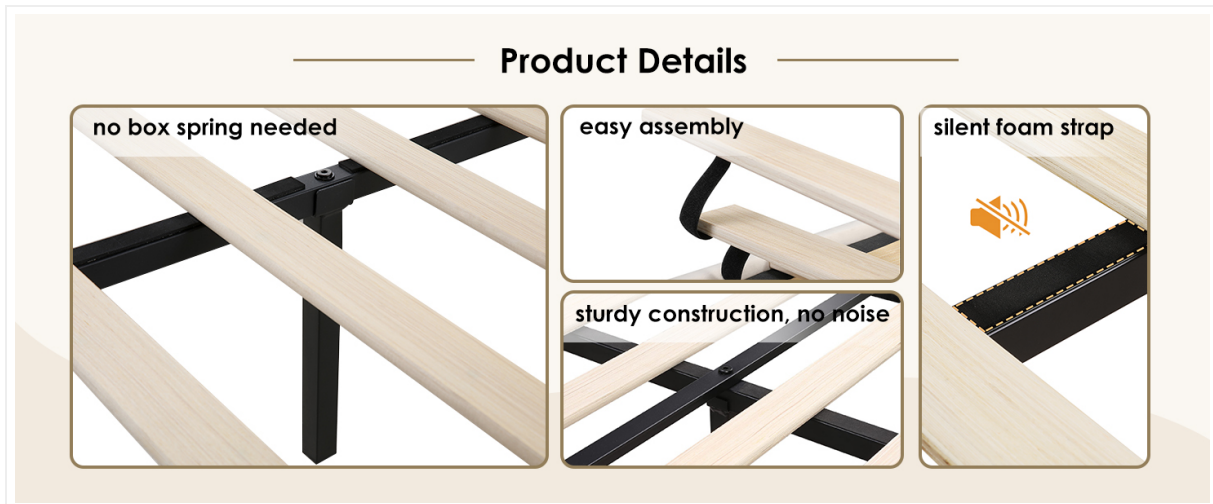

### Assembly Steps:

1. **Headboard Assembly:** Follow the specific instructions to connect any multi-piece headboard

components.

2. **Frame Construction:** Attach the side rails to the headboard and footboard using the provided hardware. Ensure all connections are secure.
3. **Slat Installation:** Place the central support beam(s) and then evenly space and secure the wooden slats across the frame. The slats are designed for strong load-bearing capacity and include a silent foam strap to prevent noise.
4. **Drawer Assembly:** Assemble the two storage drawers according to the instructions. These drawers are designed to slide easily on wheels and feature a lock catch to prevent unintended movement.
5. **LED Light Installation:** Connect the LED light strip to the power source and ensure it is properly secured within the headboard.

Image: Bed Frame Construction Details. This image highlights key construction features such as the sturdy wooden slats, easy assembly points, and the silent foam strap designed to prevent noise.

**Recommend Height: 8"-12" (No Box Spring Required)**