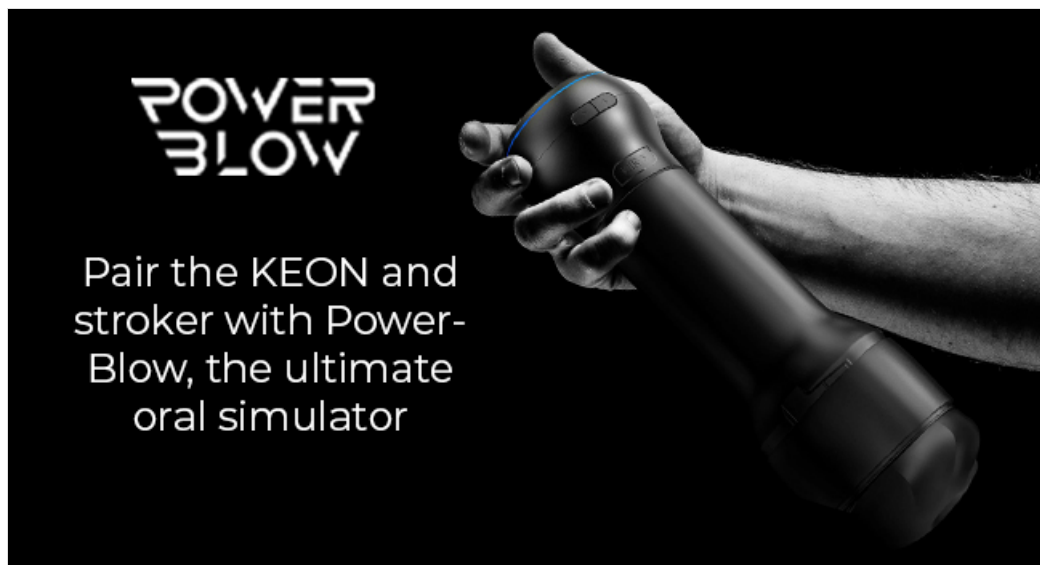

4. PRODUCT OVERVIEW

The KIIROO KEON is an automatic male masturbator designed for interactive experiences. It features a motorized stroking mechanism and Bluetooth connectivity for integration with various digital content and devices.

 Controllable stroke length

* PowerBlow compatible stroker is included

Image: Visual representation of KEON's key features including Bluetooth connectivity, app installation, stroke rate, and controllable stroke length.

Image: The KIIROO KEON device displayed alongside a Feel Stroker insert, illustrating the two main components.

5. SETUP

5.1 Initial Charging

Before first use, fully charge your KEON device. Connect the provided USB charging cable to the device and a suitable USB power source. A full charge typically takes approximately 4 hours.