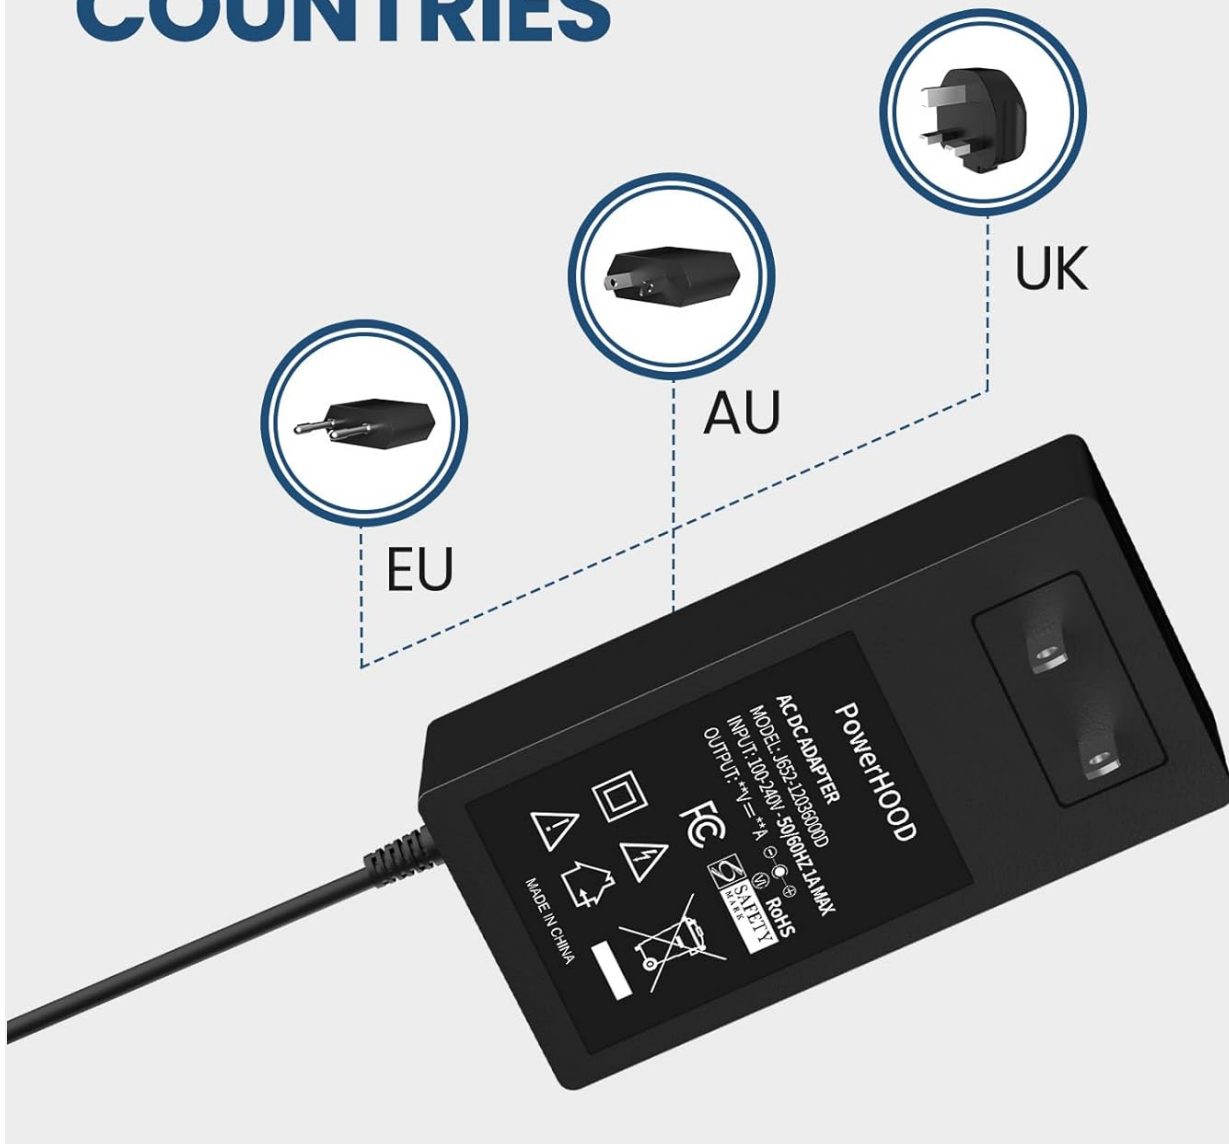

INTRODUCTION

This manual provides essential information for the safe and effective use of your PowerHOOD 12V AC/DC Adapter, model J652-1206000UX. This adapter is designed to provide stable power to compatible devices such as the Dune HD Pro Vision 4K Solo Realtek RTD1619DR 4Kp60 D Vision & HDR10+ Media Player and Android Smart TV Boxes requiring a 12V DC power supply.

- Verify Compatibility:** Ensure your device requires a 12V DC input and has a compatible barrel tip connector. Refer to your device's specifications.
- Connect to Device:** Insert the barrel tip connector of the PowerHOOD adapter firmly into the power input port of your electronic device.
- Connect to Power Outlet:** Plug the AC input plug of the adapter into a standard AC wall outlet (100-240V, 50/60Hz).
- Power On:** Once connected, your device should receive power. If your device has a power button, turn it on.

Image: The PowerHOOD 12V AC/DC Adapter, showing its main unit with specifications and the attached DC output cable with a barrel tip connector.

SUITABLE FOR ALL COUNTRIES

Image: Illustration indicating the PowerHOOD adapter's compatibility with various international plug types, including EU, AU, and UK, highlighting its versatility.

OPERATING INSTRUCTIONS

The PowerHOOD AC/DC Adapter operates automatically once connected to a power source and a compatible device. It is designed for continuous and reliable power delivery.

Safety Features