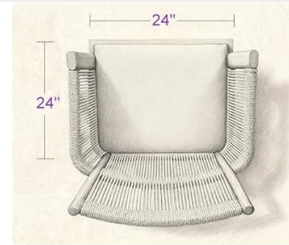

SPECIFICATIONS

Attribute	Detail
Product Dimensions	19"D x 20"W x 37"H
Color	Champagne

Frame Material	Aluminum
Seat Material Type	Aluminum, Textilene
Brand	PURPLE LEAF
Style	Modern
Furniture Finish	Powder Coated
Number of Pieces	2
Seat Height	24.41 Inches
Seat Width	19.69 Inches
Weight Capacity	350 lbs
Required Assembly	Yes

Ergonomic Elevated Design

Enhances lumbar fit and delivers better thigh support

Image: Top-down view of the bar stool, illustrating its ergonomic elevated design for lumbar support and thigh comfort.

WARRANTY