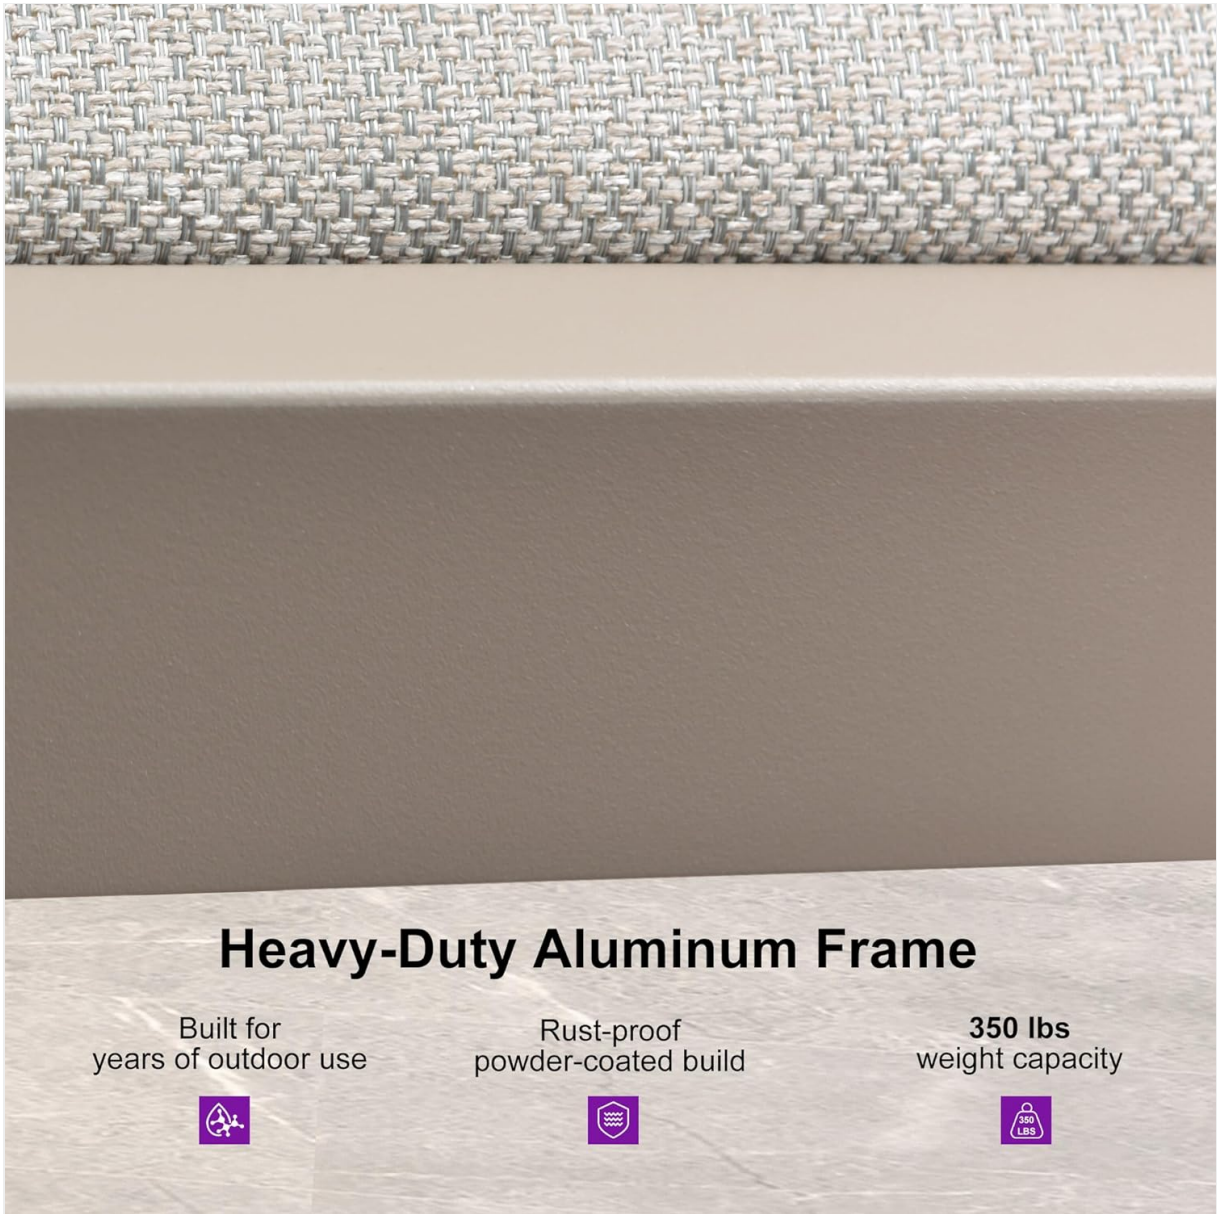

3-Year Fade-Free Textilene Fabric

Stain-proof & quick-dry

All-weather resistance

Wipe clean in seconds

Image: Detailed view of the Textilene fabric, highlighting its texture and durability for outdoor use.

Heavy-Duty Aluminum Frame

Built for
years of outdoor use

Rust-proof
powder-coated build

350 lbs
weight capacity

Image: Close-up of the heavy-duty aluminum frame, illustrating its robust construction and powder-coated finish.