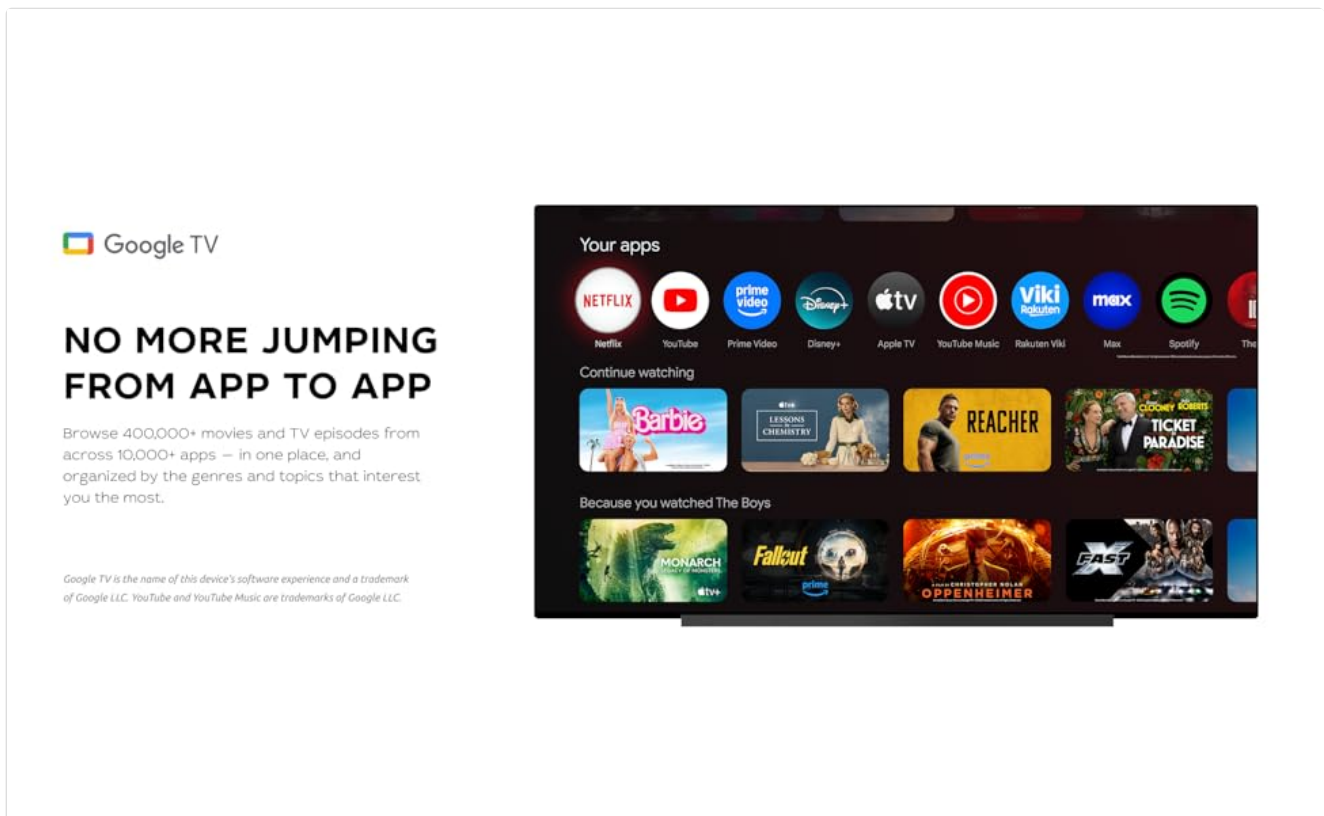

Resolution	4K
Special Features	4K HDR Streaming, Google TV, Voice Control, Chromecast Built-In
Connectivity Technology	Bluetooth, Ethernet, HDMI, Wi-Fi
Connector Type	HDMI, USB, Ethernet, AV
Supported Internet Services	Netflix, Disney+, Prime Video, YouTube
Item Weight	12.8 ounces
Product Dimensions	5 x 5 x 1.5 inches
Storage	16 GB eMMC
RAM	2 GB DDR4
Processor	ARM Quad 64-bit Cortex-A35
GPU	ARM Mali-G31 MP2

Image: An illustration detailing the powerful components and thoughtful design of the MAG555, including its durable casing, Bluetooth 5.0, HDMI 2.1, Quad-core processor, 2GB RAM, LED indicator, USB 2.0 ports, Ethernet, power input, Wi-Fi, 16GB storage, and Mali-G31 MP2 GPU.

7. MAINTENANCE

To ensure optimal performance and longevity of your MAG555 Streaming Media Player, follow these general maintenance guidelines:

- Keep the device in a well-ventilated area to prevent overheating.
- Avoid exposing the device to direct sunlight, high temperatures, or excessive humidity.