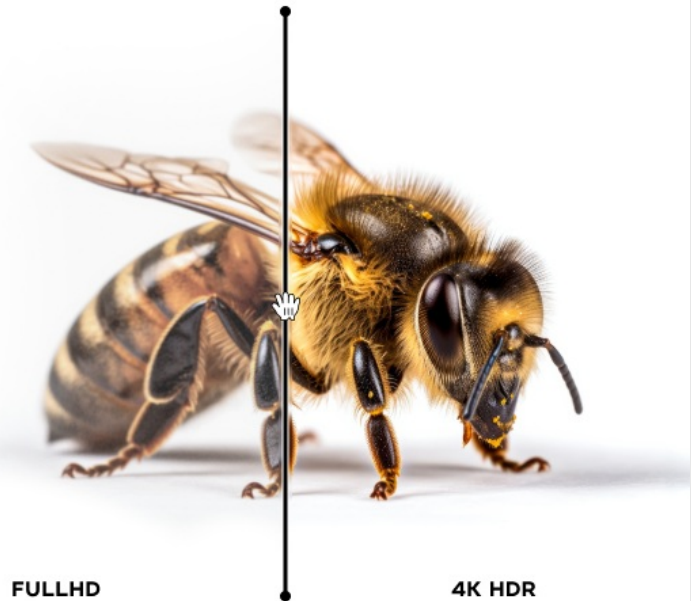

### 4.2 Using Google Assistant

The MAG555 features integrated Google Assistant for voice control. Press the **Assistant** button (microphone icon) on your voice remote, speak your command or question, and then release the button. You can use Google Assistant to launch applications, search for content, or control compatible smart home devices.

## 4K HDR AT 60 FPS SUPPORT

Enjoy the realism of 4K content with the MAG555, which plays videos at a frame rate of 60 fps. The high dynamic range (HDR) brings out the true colors and details in both light and dark scenes, placing you right in the middle of the action with lifelike image quality.

Image: A visual representation of the MAG555 remote control highlighting the Google Assistant button and examples of voice commands for content search, playback control, and answering questions.