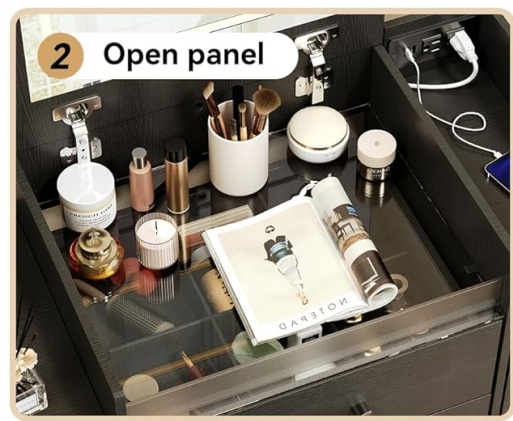

The vanity's various storage compartments, including the open panel with integrated power outlets and USB ports.

Hidden Stool & Storage

The included stool features a hidden storage drawer. Simply pull the drawer handle to access the storage space. The stool is equipped with smooth-rolling wheels for easy movement and can be tucked neatly under the vanity when not in use.

Collapsible Side Panel

The vanity includes a collapsible side tabletop. To extend it, gently pull the panel outwards until it locks into place. To fold it back, press the release mechanism (if applicable, refer to assembly instructions) and push the panel inwards.

This video provides a closer look at the storage capabilities of the Herture 3-in-1 Vanity Desk, demonstrating the hidden compartments, drawers, and the functionality of the flip-top mirror with LED lights.

MAINTENANCE & CARE

- **Cleaning:** Wipe the vanity surfaces with a dry, soft cloth. Avoid using harsh chemicals, abrasive cleaners, or wet cloths, as these may damage the finish.