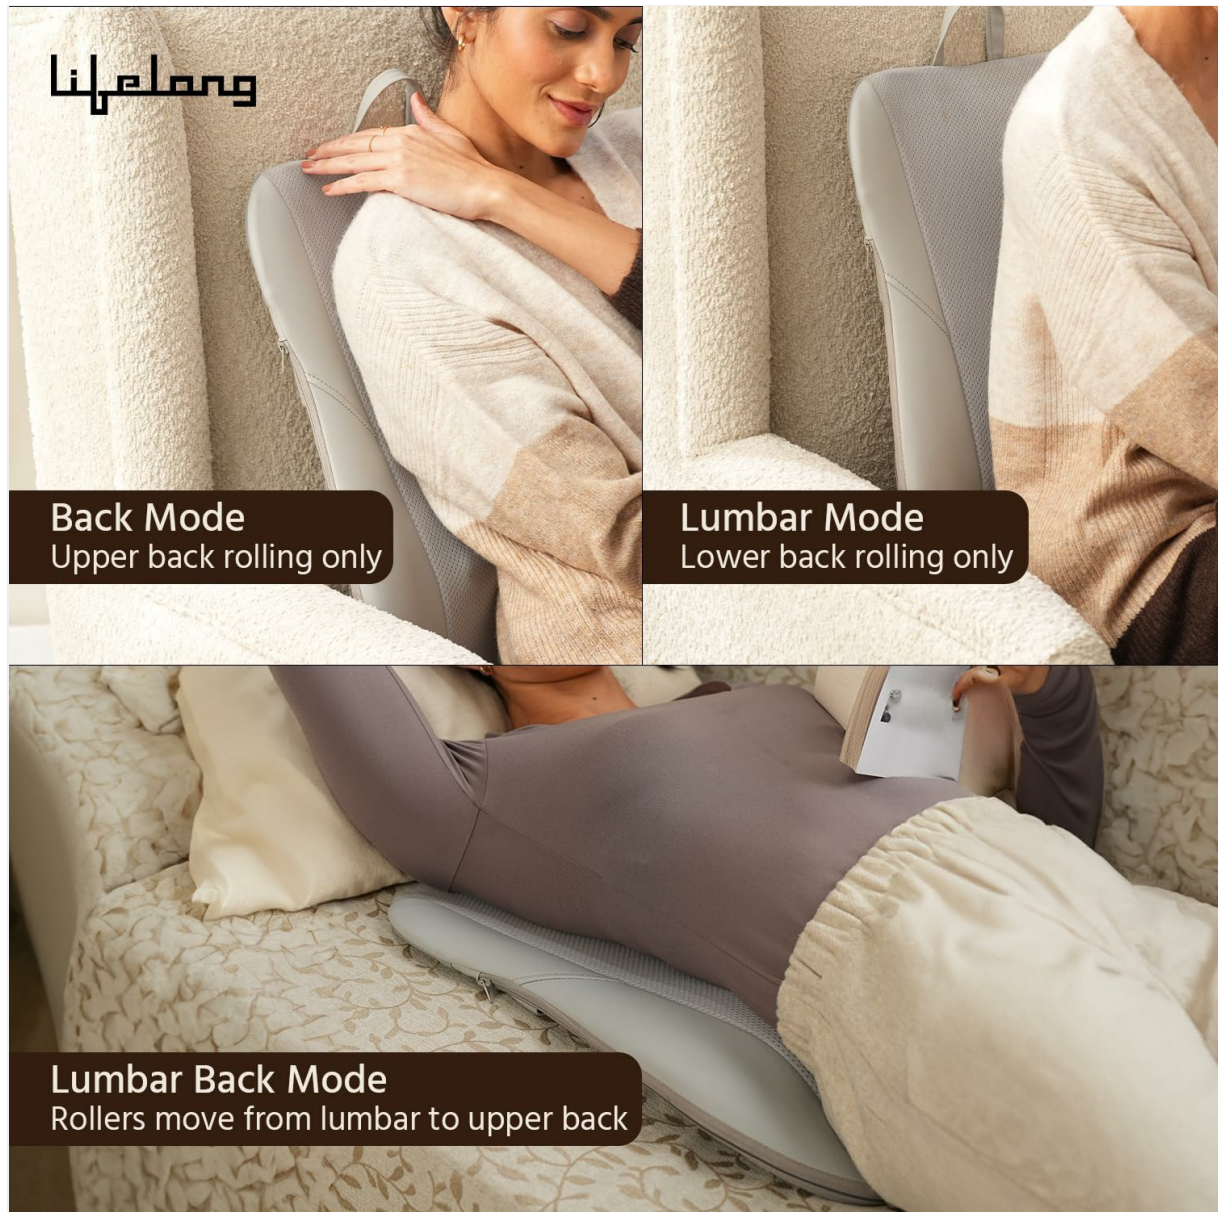

Figure 4.2: Massager positioned on a chair.

5. OPERATING INSTRUCTIONS

The control panel is located on the side of the massager. It features intuitive buttons for power, mode selection, and heat function.