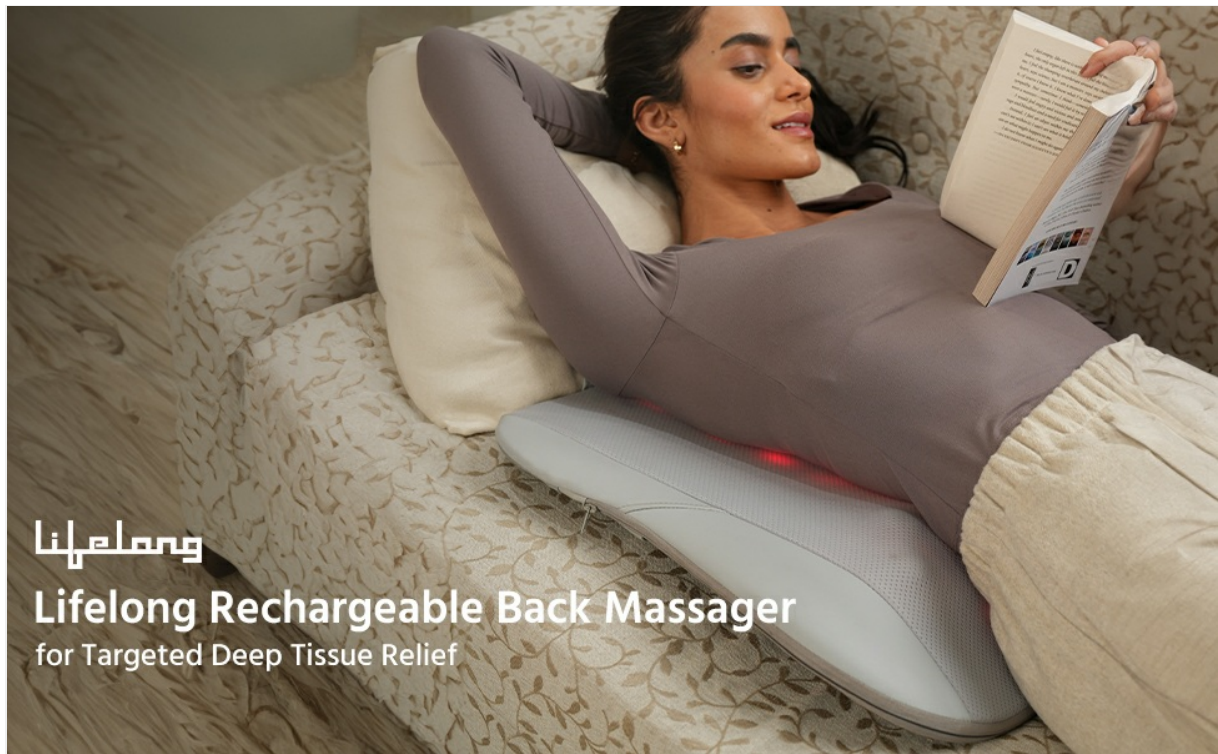

3. PRODUCT OVERVIEW

The Lifelong LLM1180 Back Massager is designed with an ergonomic shape to conform to the natural curve of your spine, providing targeted massage. It features advanced SL Tracker technology and 3D Shiatsu massage nodes.

Figure 3.1: SL Tracker rollers inside the device follow the natural 'S' shape of your spine for comprehensive coverage.

Key Features:

- **SL Tracker Technology:** Rollers follow the natural curve of your spine for a comprehensive massage.
- **3D Shiatsu Massage:** Deep kneading massage nodes alleviate stress and muscle stiffness.
- **Heat Function:** Provides soothing warmth up to 40°C to relax muscles.
- **Multiple Massage Modes:** Customizable options for upper back, lower back, or full back massage.
- **Rechargeable & Portable:** Built-in battery for cordless use, offering up to 4 hours of operation.
- **Auto Shut-off:** Automatically turns off after 15 minutes for safety and energy saving.
- **Washable Cover:** Easy to clean and maintain hygiene.