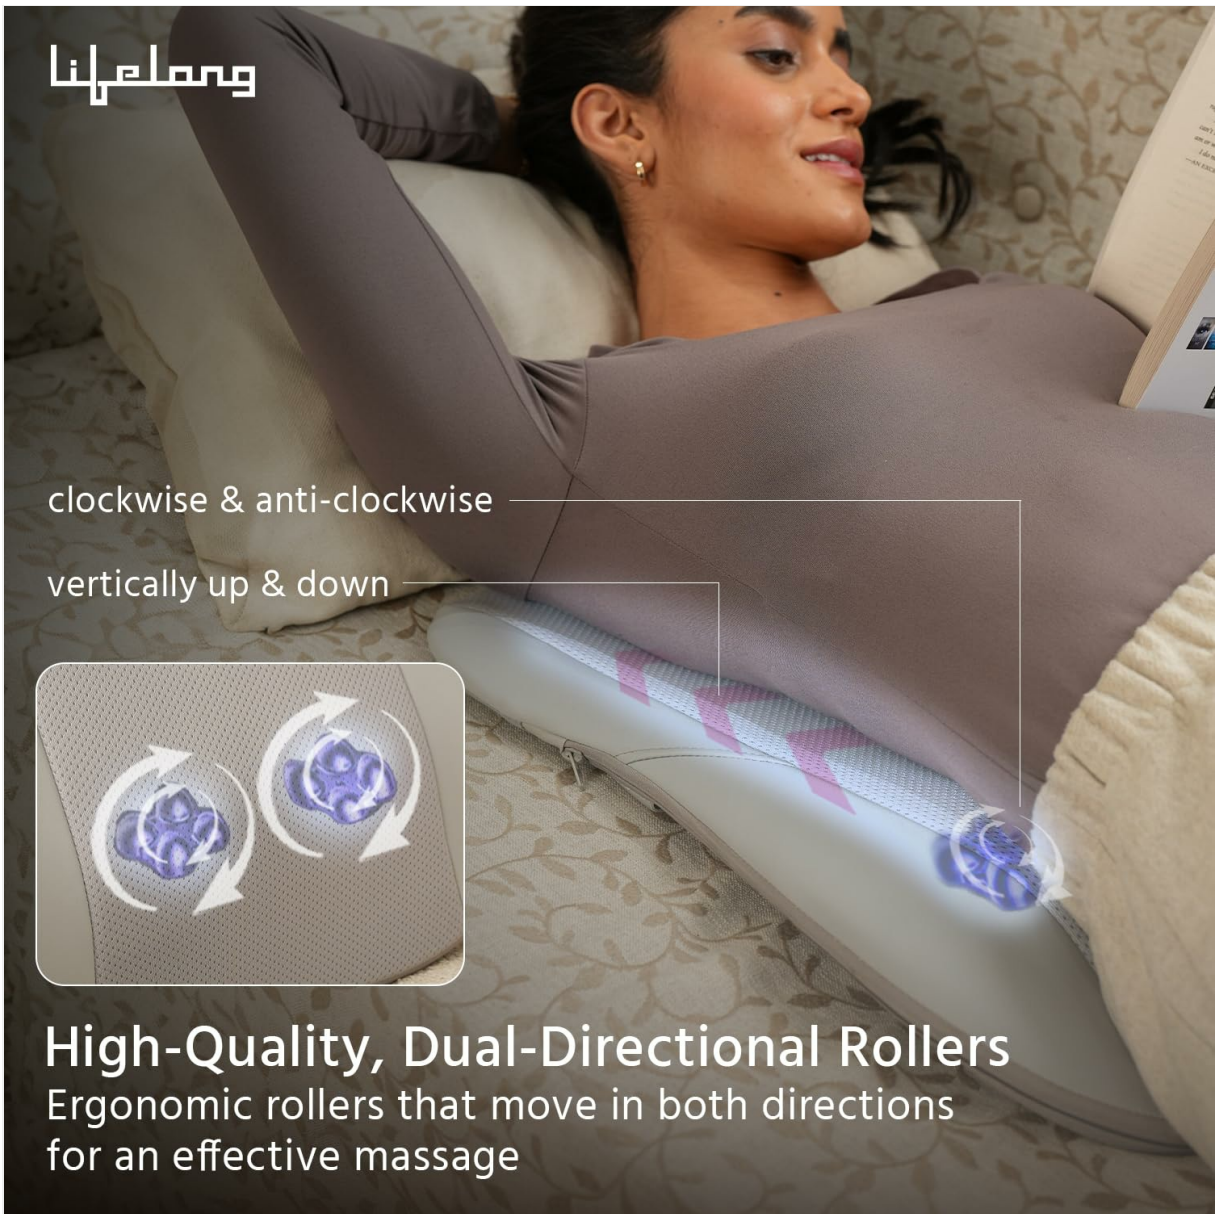

High-Quality, Dual-Directional Rollers

Ergonomic rollers that move in both directions for an effective massage

Figure 6.1: Washable cover and elastic belt for secure grip.

6.2 Storage

- Store the massager in a cool, dry place when not in use.
- Avoid placing heavy objects on top of the massager.
- Keep the massager away from sharp objects that could damage the fabric or internal components.

7. TROUBLESHOOTING

Problem	Possible Cause	Solution
Massager does not turn on.	Battery is low or depleted.	Charge the massager fully using the provided Type-C cable.
No heat is felt.	Heat function is not activated.	Press the Heat button to turn on the heating function. Allow a few minutes for the heat to become noticeable.
Massage feels weak or inconsistent.	Improper positioning or low battery.	Ensure the massager is correctly positioned against your back. Recharge the battery if it is low.