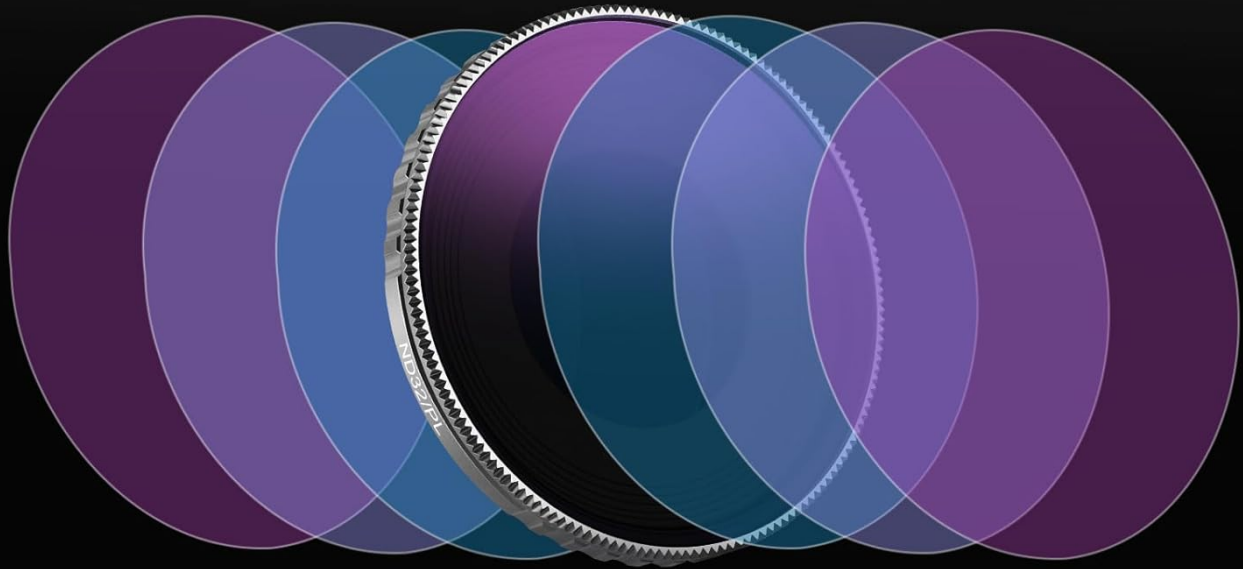

Double Side Multi Layer NANO Coated

HD optical glass reduces light while maintaining the original color for clearer images.

Hardened
Coating

Water & Oil
Resistant
Coating

Anti Reflection
Coating

HD
Optical
Glass

Anti Reflection
Coating

Water & Oil
Resistant
Coating

Hardened
Coating

Image: Illustration of the double-sided multi-layer nano coating on the HD optical glass.