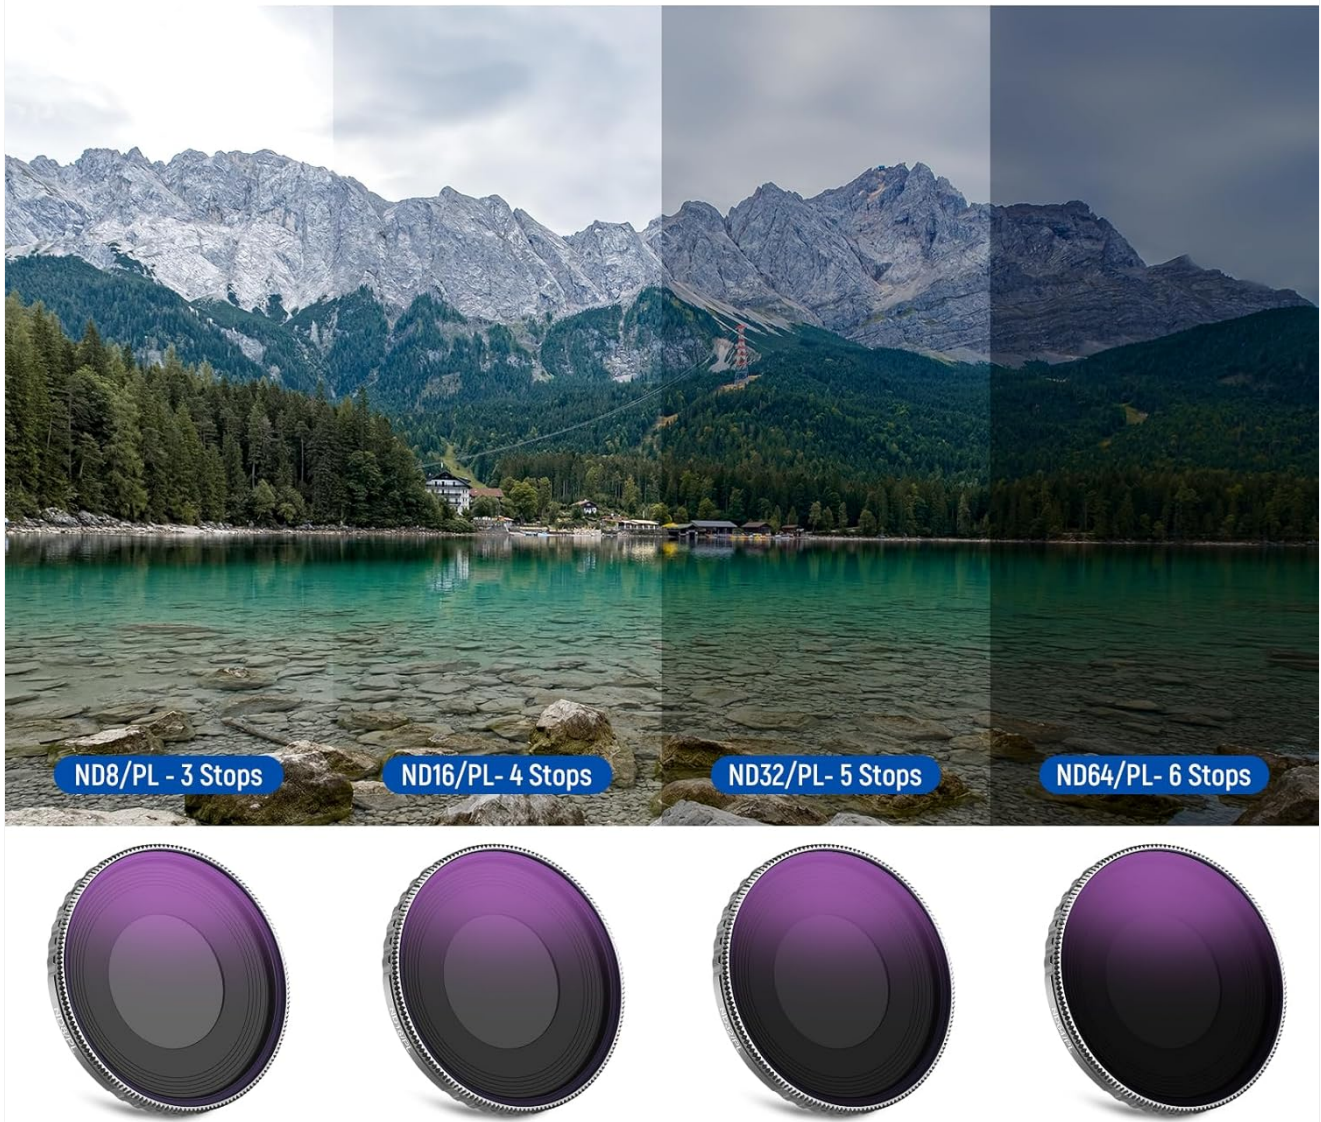

# Control Exposure & Reduce Reflections

Image: Visual representation of exposure control and reflection reduction with different ND/PL filter strengths.

By selecting the appropriate filter, you can achieve perfectly exposed images and videos, capture dynamic motion blur, and enhance the overall visual appeal of your footage in various outdoor scenarios like surfing, snorkeling, kayaking, skiing, mountain biking, skydiving, and skateboarding.