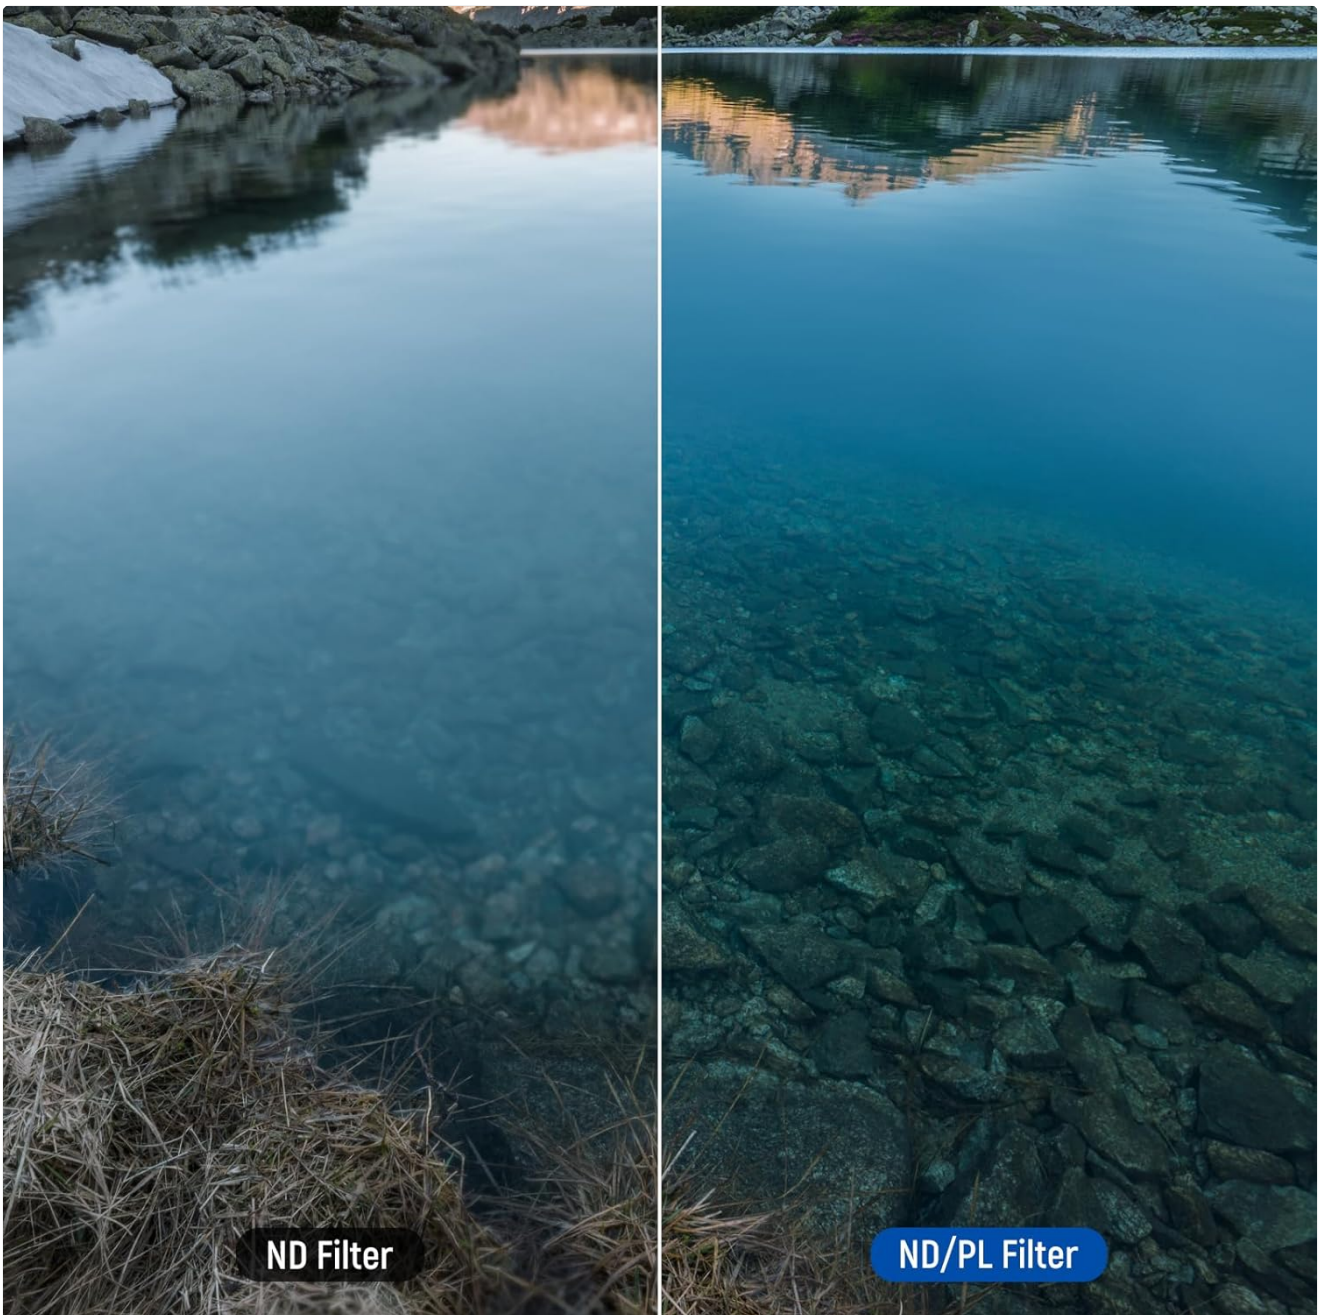

## ND Filter + PL Filter

The ND/PL filters offer a convenient solution by combining neutral density (ND) and polarizing (PL) filter functions into a single unit.

Image: Illustration of the combined ND and PL filter functions.

Image: Visual comparison demonstrating the effect of an ND/PL filter in reducing reflections on water compared to an ND filter alone.