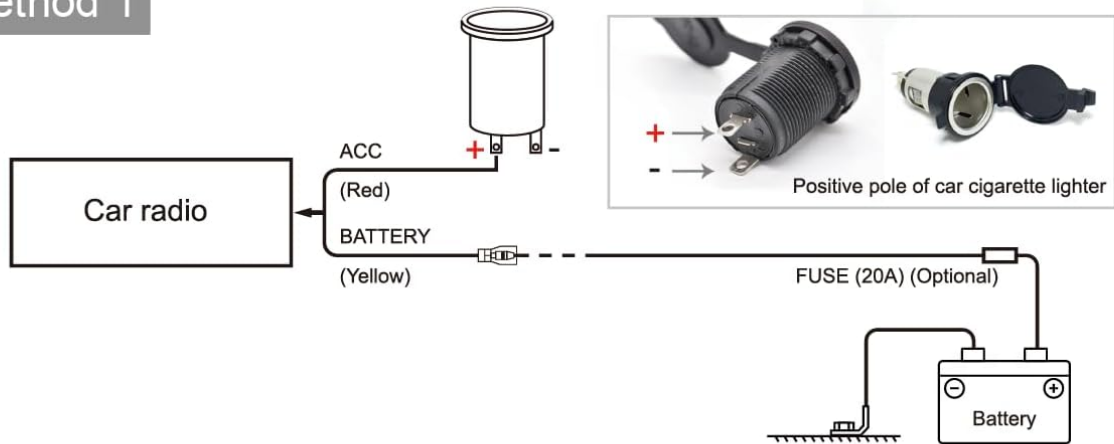

Wiring and Connections:

The stereo comes with standard color-coded wires for simplified installation. Refer to the diagram below for typical wiring connections. If your vehicle lacks an ACC power position, alternative wiring methods are provided.

If the ACC Power is not Available

This product cannot be installed in a vehicle without ACC (accessory) position on the ignition switch.

ACC position

No ACC position

Connection Diagram (if the ACC power is not available)

Method 1

Method 2

Figure 3: Detailed wiring diagram, including solutions for vehicles without an ACC power source.

Screen Detachment:

The 10-inch QLED screen is detachable for security or convenience. To detach the screen panel: