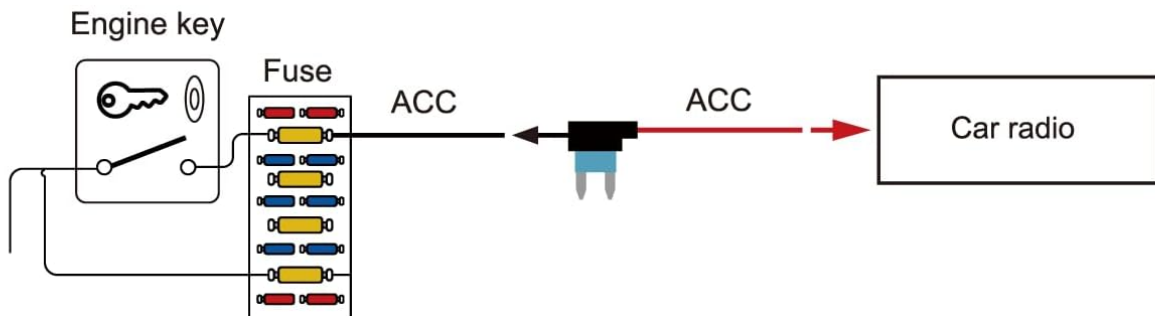

If the ACC Power is not Available

This product cannot be installed in a vehicle without ACC (accessory) position on the ignition switch.

ACC position

No ACC position

Connection Diagram (if the ACC power is not available)

Method 1

Method 2

Figure 3: Detailed wiring diagram, including solutions for vehicles without an ACC power source.

Screen Detachment:

The 10-inch QLED screen is detachable for security or convenience. To detach the screen panel:

1. Press the clips (A & B) located on the sides of the screen toward the center.
2. Gently unplug the cable connecting the screen to the main unit.
3. Pull up the screen panel to remove it.

Figure 4: Step-by-step guide for detaching the screen panel from the main unit.