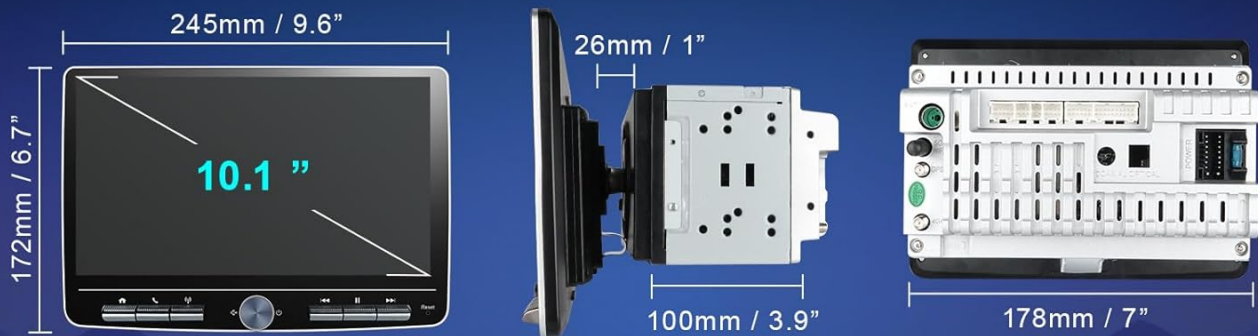

Upon unboxing, please verify that all the following components are included in your package:

- 10 inch double din car stereo unit
- Power Harness
- Pre-Amp Harness
- Camera Input Cable
- External Microphone
- GPS Antenna
- 4P USB Cable
- 6P USB Cable
- Installation Brackets

Dimension & Packing List

Note: please check dashboard size before purchasing