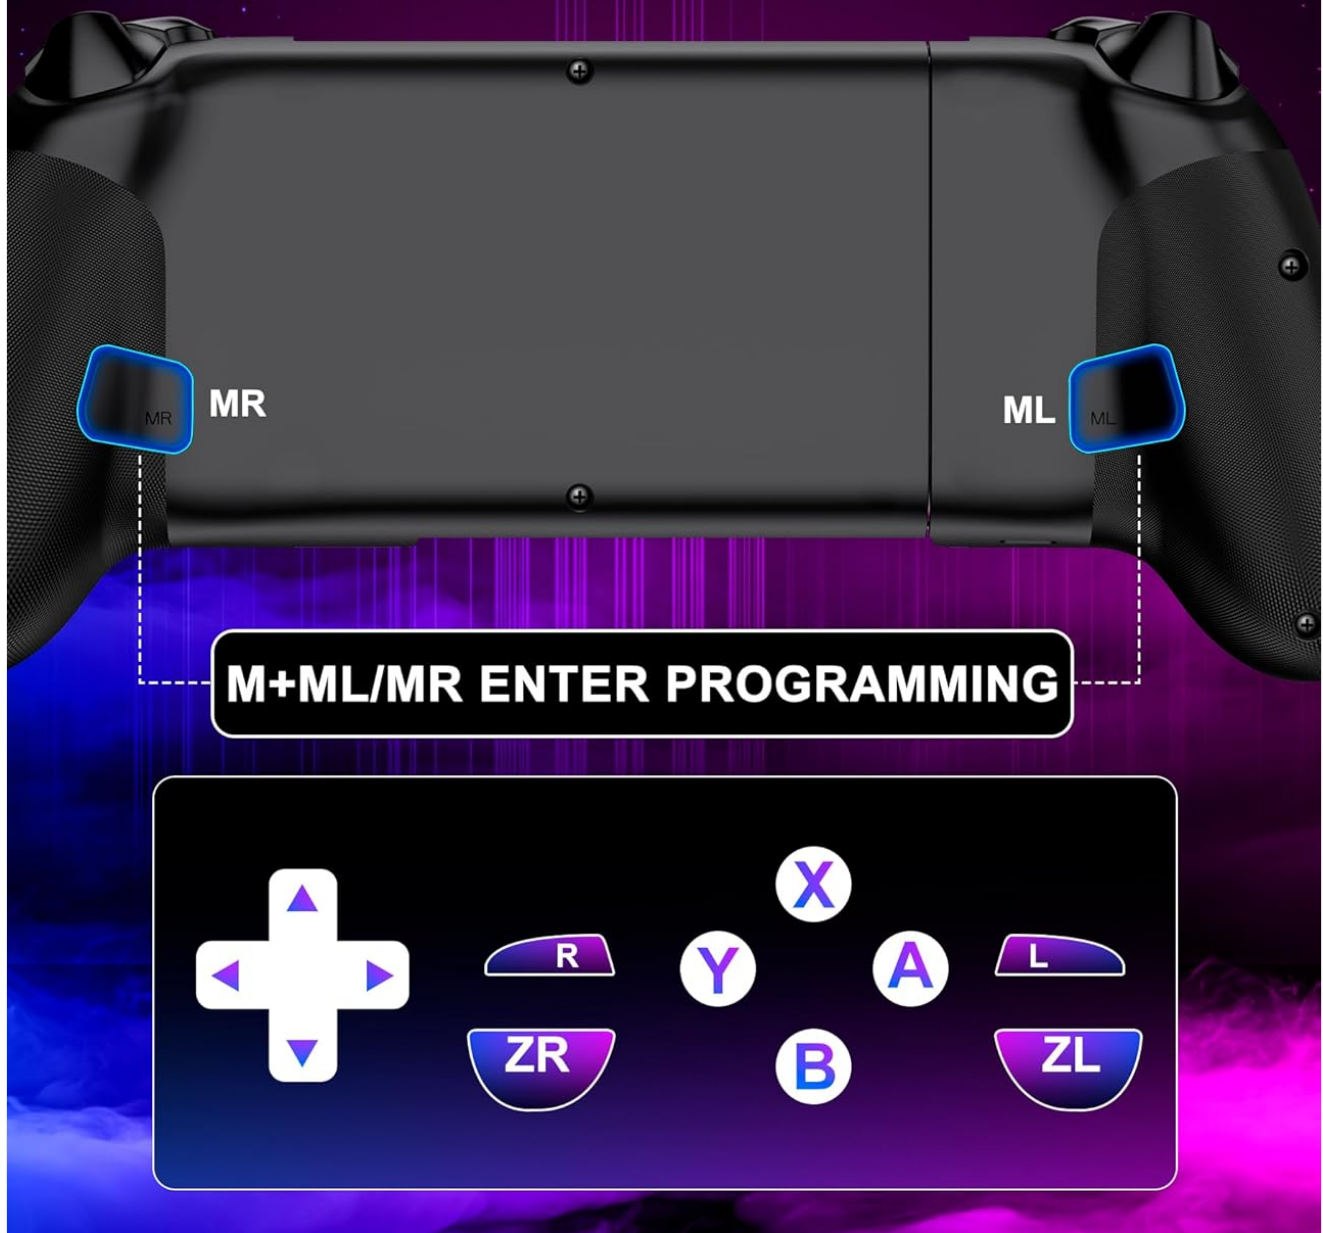

The controller features programmable "ML" and "MR" buttons, allowing you to customize up to 21 keys for game-winning combos and personalized control schemes. Refer to the included quick start guide for detailed programming instructions.

Programming Functions

Program "ML"/"MR" with up to 21 keys, Customize for Game - winning Combos

Figure 5: Programming functions for ML/MR buttons.

Multi-Platform Compatibility

This controller offers seamless connectivity across multiple platforms, enhancing your gaming versatility. It supports:

Figure 6: Multi-platform and game compatibility.

ERGONOMICS AND COMFORT

The Gamtoure controller features a "Bionic Palm Arc" design, engineered for extended gaming sessions with

minimal fatigue. Ergonomic experts have tested this design to reduce ulnar nerve pressure by 37% during marathon play. Micro-grooves on the grips ensure a secure hold, preventing slippage even during intense gameplay.