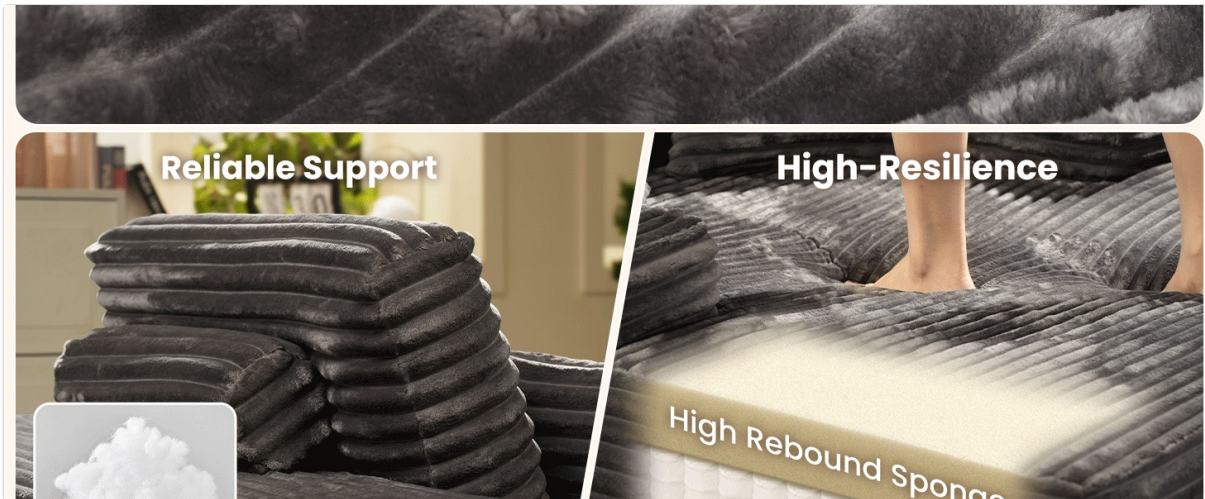

- **Fluffiness:** If the chaise lounge appears compressed over time, gently tap and fluff the cushions to restore their shape and comfort.
- **Spills:** In case of spills, blot immediately with a clean, dry cloth. Do not rub.

Image: Soft Touch Plush Fur. Details on the fabric's characteristics and care tips.

7. TROUBLESHOOTING

- **Chaise Lounge Appears Wrinkled or Flat Upon Arrival:** This is normal due to vacuum compression. Allow 24-48 hours for full expansion. Gently tap and fluff the cushions to aid in the process.
- **Chaise Lounge Feels Too Firm:** The high-density foam provides excellent support and resilience. Over time, with regular use, the foam will adapt and soften slightly while maintaining its supportive qualities.
- **Fabric Color Variation:** Due to photography and monitor settings, the fabric color may appear slightly different in various lighting conditions.