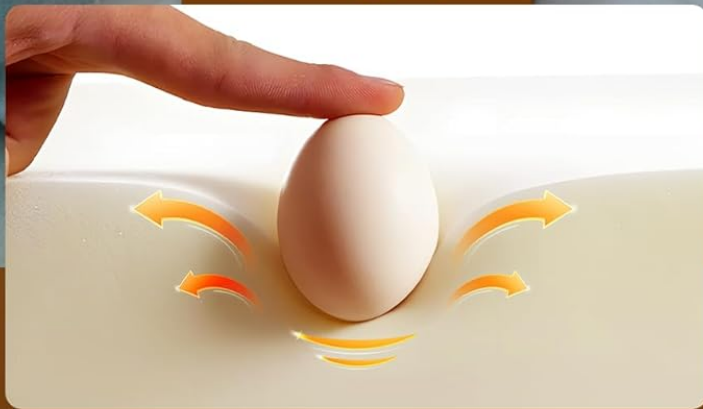

The pillow's widened sleep and armrest areas offer 30% more surface area, accommodating side, back, and stomach sleepers for extended deep sleep. Its memory foam provides even pressure distribution for ultimate comfort.

WHERE SUPPORT MEETS ULTIMATE COMFORT

Memory Foam That Delivers, No Matter the Temperature

✔ Cozyplayer

✘ Other

Even Pressure, Wrapped in Comfort

Head/Neck Discomfort

Image: A comparison showing how the Cozyplayer pillow provides even pressure and comfort, contrasting with discomfort caused by other pillows.

Image: The Cozyplayer pillow displayed from multiple angles, illustrating its ergonomic shape and how it supports various sleeping positions including side, back, and stomach.

Official Product Video

Watch this official video from Cozyplayer to learn more about the cooling features and pain relief benefits of your new pillow.