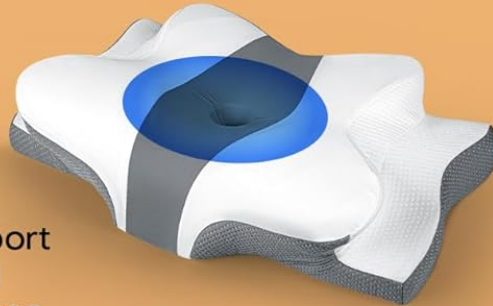

PRODUCT FEATURES

1. Advanced Contour Design for Spinal Alignment

The Cozyplayer pillow features a patented contour design with a hollow zone that cradles your head and aligns your spine at an optimal 15-degree angle. This design significantly reduces body pressure, promoting pain-free sleep.

2. Multi-Zone Support for Comprehensive Comfort

Unlike traditional pillows, the Cozyplayer pillow offers upgraded contour zones that conform to your body's natural curves with high accuracy. These distinctive zones provide targeted support for your neck, shoulders, head, and arms, helping to alleviate neck pain within weeks.

SLEEP LIKE NEVER BEFORE WITH TOTAL ERGONOMIC SUPPORT

✔ Cozyplayer

✘ Others

01

Hollow Support Contour, Full Head Embrace

02

Independent Armrest Area, Perfect Arm Support

03

Experience cooler nights with our second-generation cooling technology. The pillowcase features a high-density 3D mesh design, and the sleep zone is treated with Q-Max 0.4 Arc-Chill technology, providing an instant cooling effect. The core is made of 98% breathable memory foam for excellent ventilation.