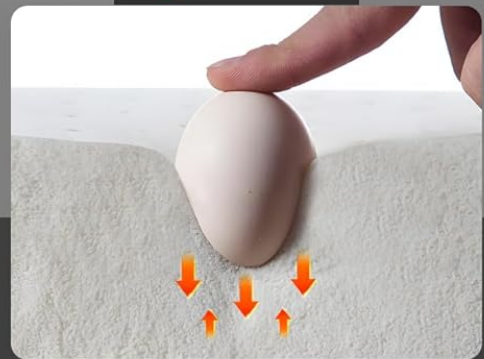

The pillow's widened sleep and armrest areas offer 30% more surface area, accommodating side, back, and stomach sleepers for extended deep sleep. Its memory foam provides even pressure distribution for ultimate comfort.

WHERE SUPPORT MEETS ULTIMATE COMFORT

Memory Foam That Delivers, No Matter the Temperature

✔ Cozyplayer

✘ Other

Even Pressure, Wrapped in Comfort

Head/Neck Discomfort

Image: A comparison showing how the Cozyplayer pillow provides even pressure and comfort, contrasting with discomfort caused by other pillows.

Image: The Cozyplayer pillow displayed from multiple angles, illustrating its ergonomic shape and how it supports various sleeping positions including side, back, and stomach.

Official Product Video

Watch this official video from Cozyplayer to learn more about the cooling features and pain relief benefits of your new pillow.