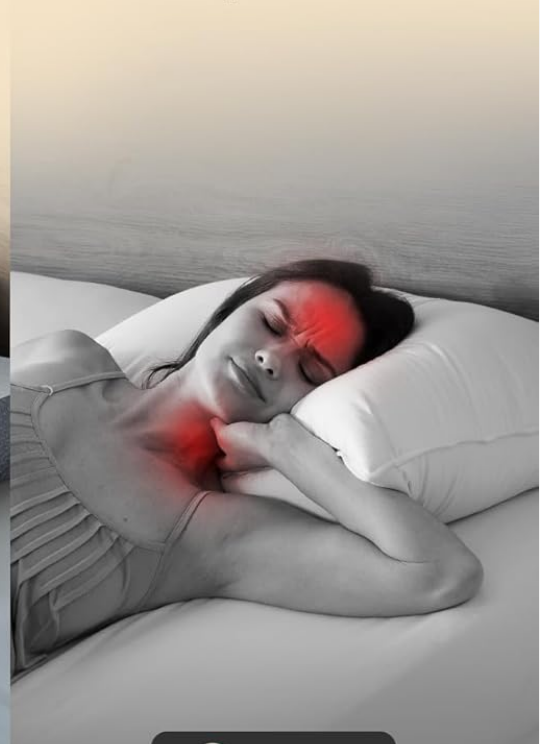

Image: A visual comparison showing the superior breathability of Cozyplayer's 99% open-celled memory foam versus standard foam, along with CertiPUR-US, ISPA, and OEKO-TEX certifications.

4. Personalized Rest for All Sleep Positions

The pillow's widened sleep and armrest areas offer 30% more surface area, accommodating side, back, and stomach sleepers for extended deep sleep. Its memory foam provides even pressure distribution for ultimate comfort.

WHERE SUPPORT MEETS ULTIMATE COMFORT

Memory Foam That Delivers, No Matter the Temperature

✔ Cozyplayer

✘ Other

Even Pressure, Wrapped in Comfort

Head/Neck Discomfort

Image: A comparison showing how the Cozyplayer pillow provides even pressure and comfort, contrasting with discomfort caused by other pillows.

Image: The Cozyplayer pillow displayed from multiple angles, illustrating its ergonomic shape and how it supports various sleeping positions including side, back, and stomach.

Official Product Video

Watch this official video from Cozyplayer to learn more about the cooling features and pain relief benefits of your new pillow.