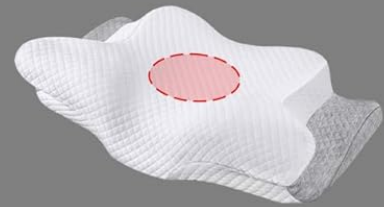

2. Multi-Zone Support for Comprehensive Comfort

Unlike traditional pillows, the Cozyplayer pillow offers upgraded contour zones that conform to your body's natural curves with high accuracy. These distinctive zones provide targeted support for your neck, shoulders, head, and arms, helping to alleviate neck pain within weeks.

SLEEP LIKE NEVER BEFORE WITH TOTAL ERGONOMIC SUPPORT

✔ Cozyplayer

✘ Others

01

Hollow Support Contour, Full Head Embrace

02

Independent Armrest Area, Perfect Arm Support

03

ARC Cervical Traction Area, Effective Neck Stretching

Image: Visual comparison highlighting the hollow support, independent armrest, and cervical traction areas of the Cozyplayer pillow.

3. True Cooling Technology

Experience cooler nights with our second-generation cooling technology. The pillowcase features a high-density 3D mesh design, and the sleep zone is treated with Q-Max 0.4 Arc-Chill technology, providing an instant cooling effect. The core is made of 98% breathable memory foam for excellent ventilation.