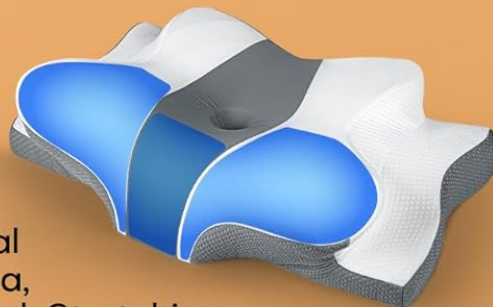

PRODUCT FEATURES

1. Advanced Contour Design for Spinal Alignment

The Cozyplayer pillow features a patented contour design with a hollow zone that cradles your head and aligns your spine at an optimal 15-degree angle. This design significantly reduces body pressure, promoting pain-free sleep.

2. Multi-Zone Support for Comprehensive Comfort

Unlike traditional pillows, the Cozyplayer pillow offers upgraded contour zones that conform to your body's natural curves with high accuracy. These distinctive zones provide targeted support for your neck, shoulders, head, and arms, helping to alleviate neck pain within weeks.

ARC Cervical Traction Area, Effective Neck Stretching

Image: Visual comparison highlighting the hollow support, independent armrest, and cervical traction areas of the Cozyplayer pillow.

3. True Cooling Technology

Experience cooler nights with our second-generation cooling technology. The pillowcase features a high-density 3D mesh design, and the sleep zone is treated with Q-Max 0.4 Arc-Chill technology, providing an instant cooling effect. The core is made of 98% breathable memory foam for excellent ventilation.