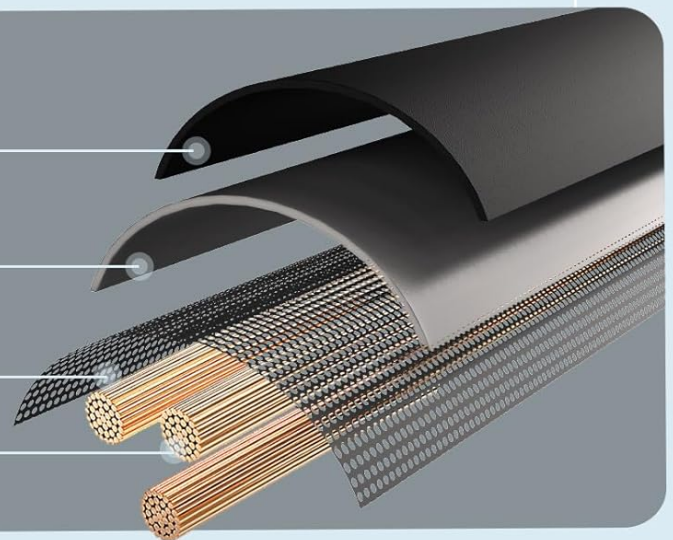

Figure 3.4: This image illustrates the multipoint connection capability, allowing the headphones to be simultaneously connected to two Bluetooth main devices, such as a laptop and a smartphone, for easy switching.

Neue wasserdichte Technologie

Eingehüllt in ein Material aus Luft- und Raumfahrt-Silikon

Luftfahrt-Silikonschicht
mit Wasserdichtigkeit

Versiegelte Röhrenschi-
cht

Netzschutzschicht

Memory-Draht/Kupferdraht

Figure 3.5: A cross-section diagram detailing the new waterproof technology, showing layers of aerospace-grade silicone, a sealed tube layer, a mesh protection layer, and memory/copper wire, ensuring robust water resistance.