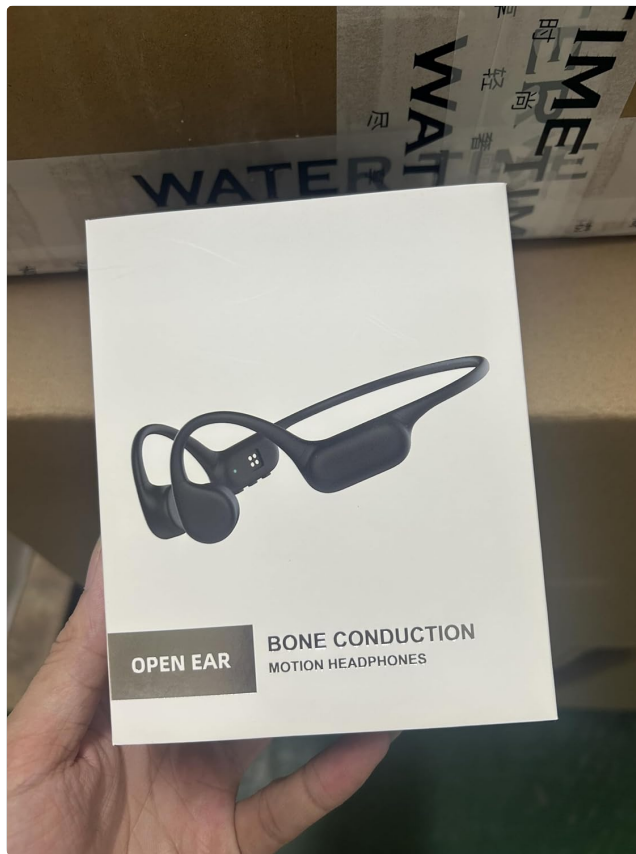

4. WHAT'S IN THE BOX

Upon opening the package, please verify that all the following items are included:

- Sayrelances Bone Sound Headphones (X20)
- Charging Cable
- Storage Bag
- One Pair of Earplugs
- Adjustment Strap