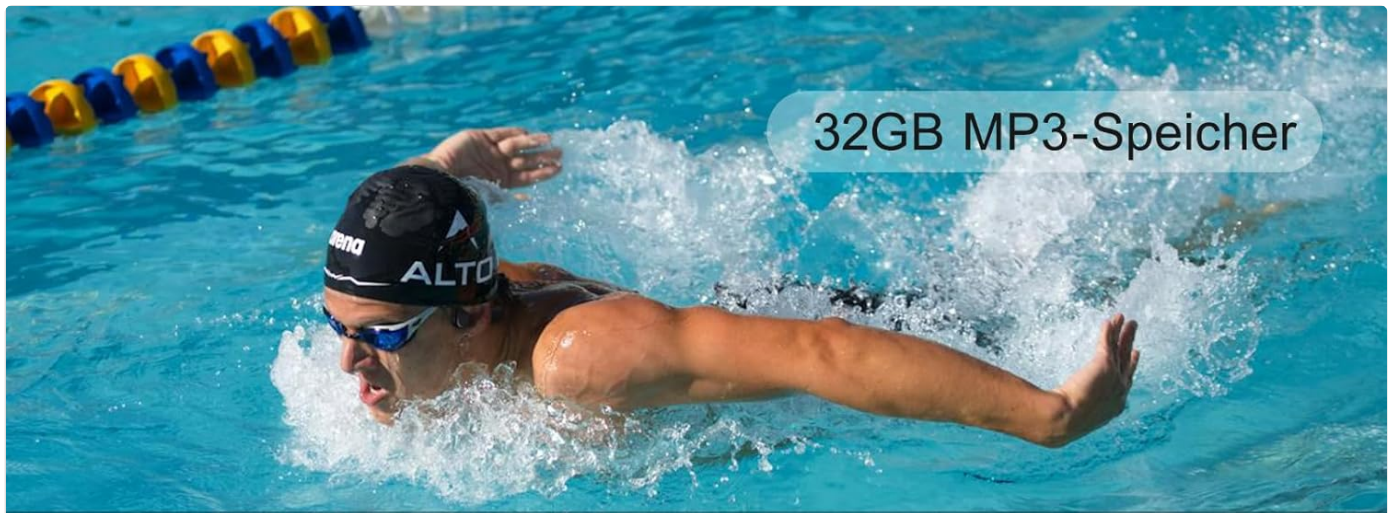

Bluetooth + MP3-Speicher-Dual-Modus

Durch zweimaliges Drücken der Einschalttaste können Sie zwischen Bluetooth- und Speichermodus wechseln.