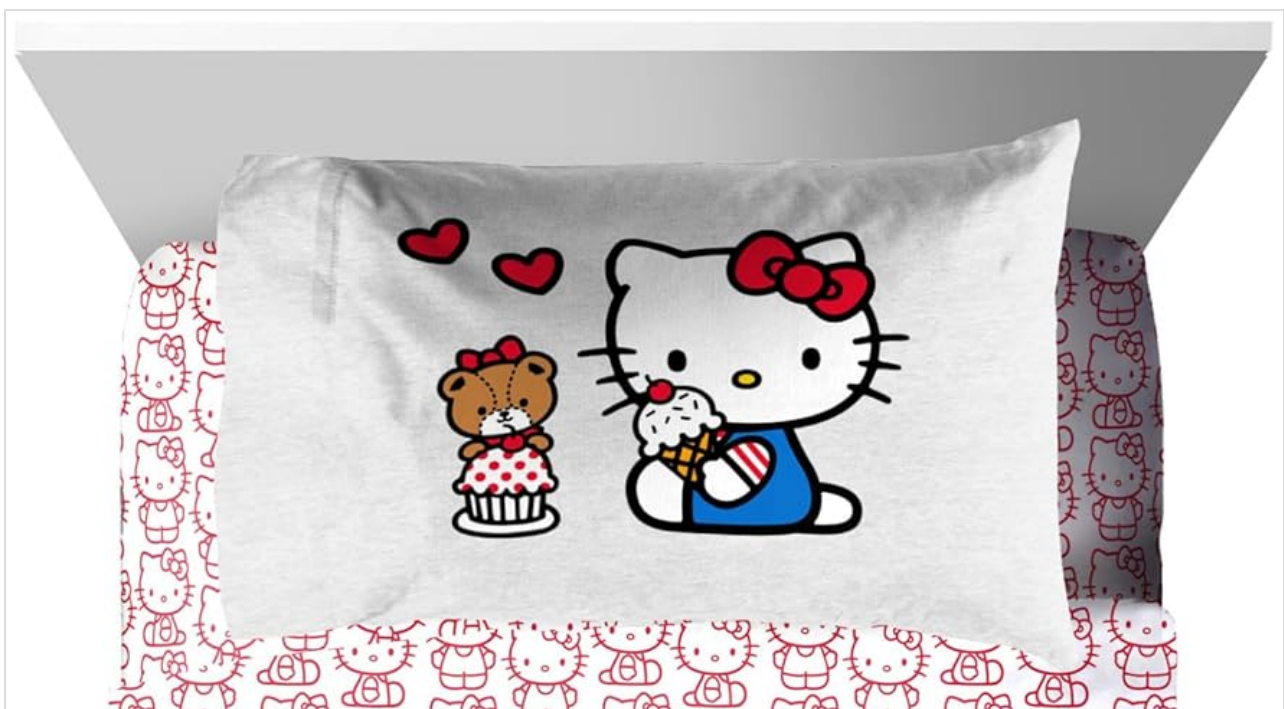

MODEL: HELLO KITTY TWIN SIZE COMFORTER SET

Brand: Jay Franco

Product Overview

This 5-piece twin bedding set features a Hello Kitty theme, designed to provide a comfortable sleep environment. The set includes a comforter, a fitted sheet, a flat sheet, a decorative pillow sham, and a standard pillowcase. All components are constructed from 100% brushed microfiber polyester, offering softness and durability. The material is breathable, contributing to a restful sleep experience. The designs are vibrant and feature Hello Kitty characters.

Specifications

Feature	Detail
Size	Twin
Included Components	Comforter, Fitted Sheet, Flat Sheet, Pillow Cover
Color	Grey - Hello Kitty
Style	Contemporary
Brand	Jay Franco
Number of Pieces	5
Material Type	Polyester
Product Care Instructions	Machine Wash
UPC	032281434946
ASIN	B0DP3CJ5LQ

This image shows the repeating Hello Kitty character pattern featured on the flat sheet.

This image focuses on the decorative pillow sham, featuring a large Hello Kitty graphic and the 'Hello Kitty' text.