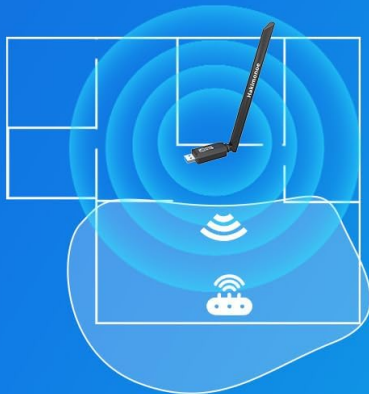

Increased Wireless Range

Enjoy A Strong & Stable WiFi Connection Throughout Walls or Doors

AX910 Wi-Fi Adapter-High Gain Antenna