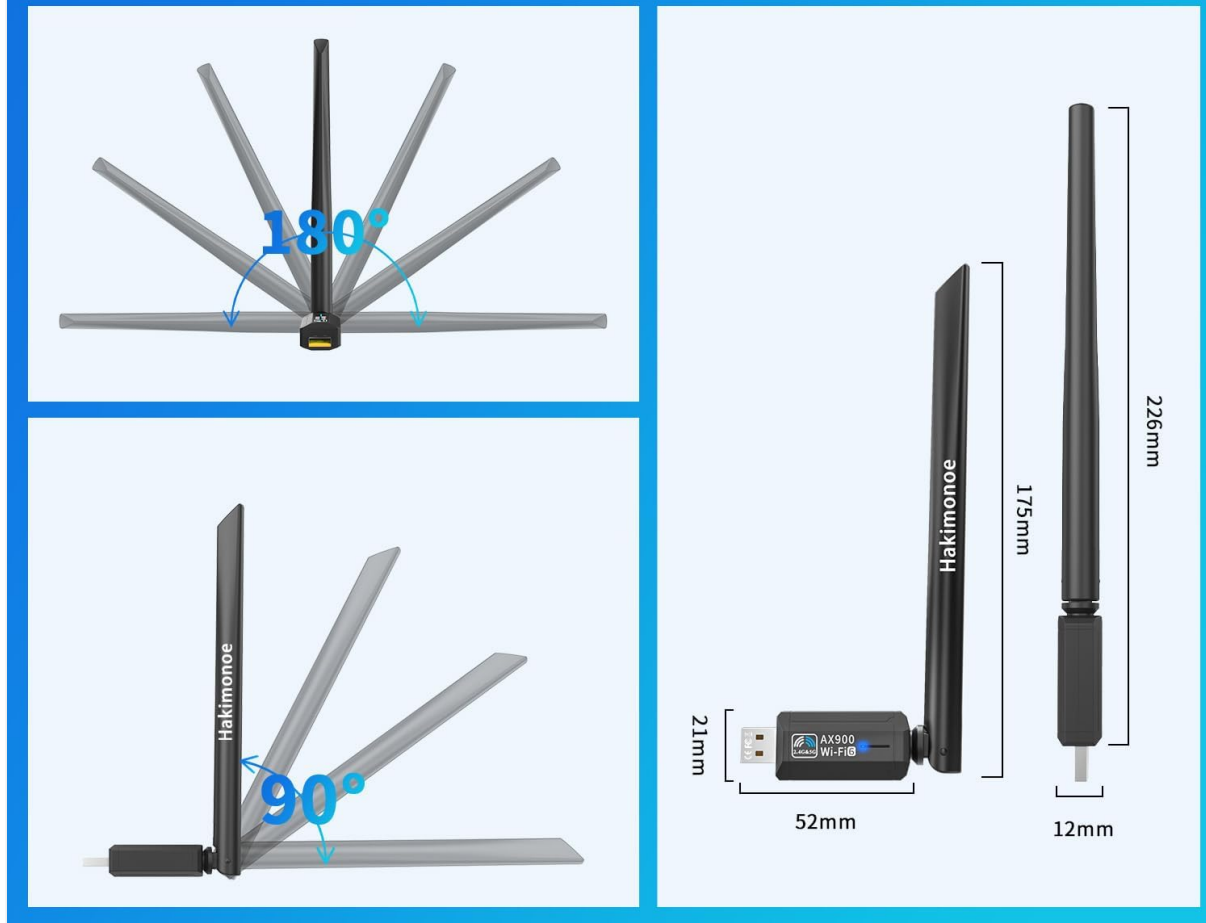

Adjustable, Multi-Directional Smart Enhanced Antenna

With 180°&90°Rotations, The AX910 Provides Flexibility for Maximized Performance Wherever You Are

Figure 5.1: Wi-Fi Hotspot Mode. This image demonstrates how the adapter can be used to create a Wi-Fi hotspot from a wired internet connection, allowing other devices to connect wirelessly.