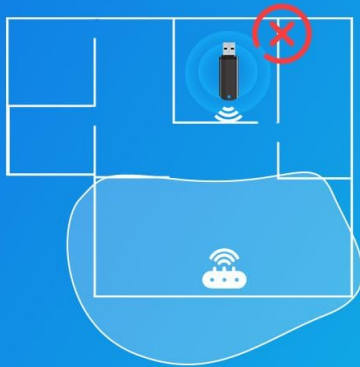

Figure 3.1: Key Features of the Hakimonoe AX900Mbps Wi-Fi 6 USB Adapter. This image highlights the adapter's support for Wi-Fi 6 (802.11AX) with speeds up to 900Mbps, dual-band operation (600Mbps on 5GHz, 286Mbps on 2.4GHz), compatibility with Windows 11/10/7, WPA3 encryption, and MU-MIMO/OFDMA technologies.

Equipped with a 5dBi high-gain antenna, the adapter significantly improves Wi-Fi signal reception and transmission, providing a strong and stable connection even across longer distances or through obstacles.

Increased Wireless Range

Enjoy A Strong & Stable WiFi Connection Throughout Walls or Doors

AX910 Wi-Fi Adapter-High Gain Antenna

Regular Adapter

5dBi High Gain Antenna

Figure 3.2: Increased Wireless Range. This diagram compares the signal coverage of the AX910 Wi-Fi adapter with its 5dBi high-gain antenna against a regular adapter, demonstrating improved signal strength and penetration through walls.

The antenna is also adjustable, allowing for 180-degree and 90-degree rotations to optimize signal reception based on your setup.

Easy Setup for PC/Laptop/Desktop

Note: Built-in driver, insert the wireless network adapter, the driver will pop up automatically, install it and restart the computer.