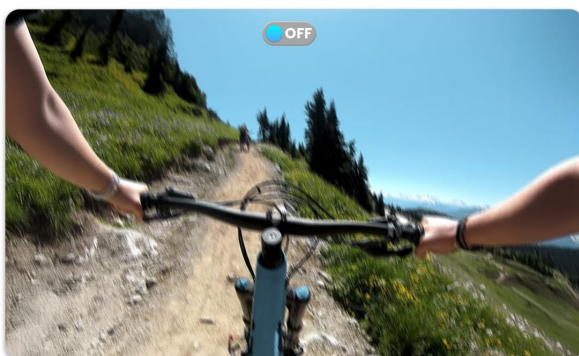

### EIS: Superb for Stable Videos

Figure 3.4.2: Reverse-mounted installation on bicycle handlebars, capturing rearward views.

## 3.5 App Connection and Wi-Fi Setup

Download the dedicated AKEEYO app from your smartphone's app store. The camera supports 2.4GHz/5GHz dual-band Wi-Fi for connection. During the app setup process, ensure you check the "Privacy Consent" option to establish a successful Wi-Fi connection. Failure to do so may prevent connectivity.