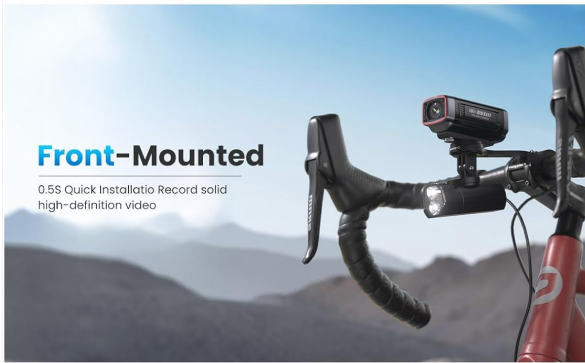

## Easy & Versatile Installation

Figure 3.4.1: Front-mounted installation on bicycle handlebars, providing a forward-facing view.

### EIS: Superb for Stable Videos

Figure 3.4.2: Reverse-mounted installation on bicycle handlebars, capturing rearward views.