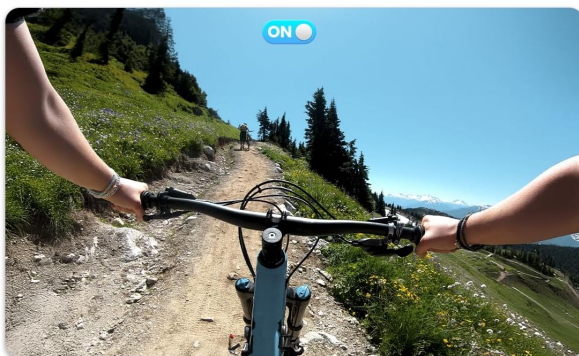

### EIS: Superb for Stable Videos

Figure 3.4.2: Reverse-mounted installation on bicycle handlebars, capturing rearward views.