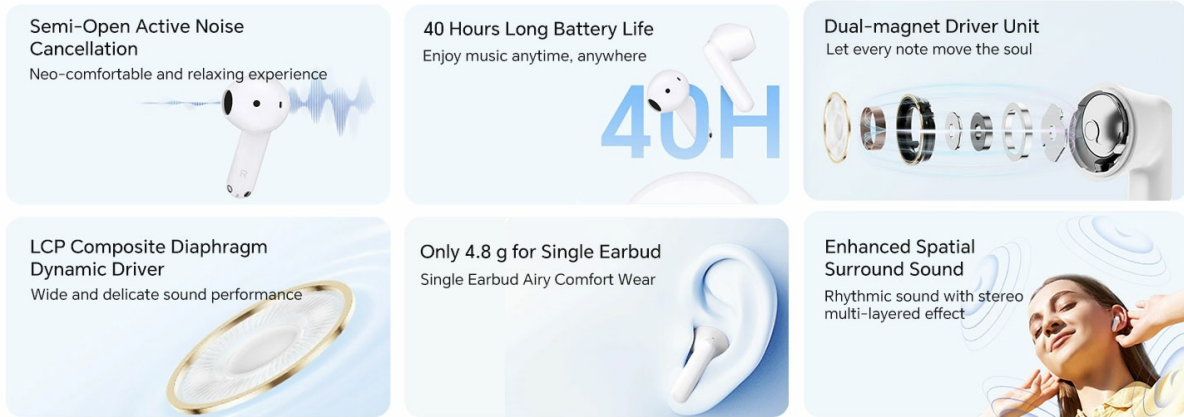

Six Reasons to Buy

Figure 5: Battery life and fast charging capabilities of the X7e earbuds and case.

Official Product Video: Battery Life

Your browser does not support the video tag. This video demonstrates the HONOR CHOICE X7e wireless earbuds, highlighting their features including long battery life.