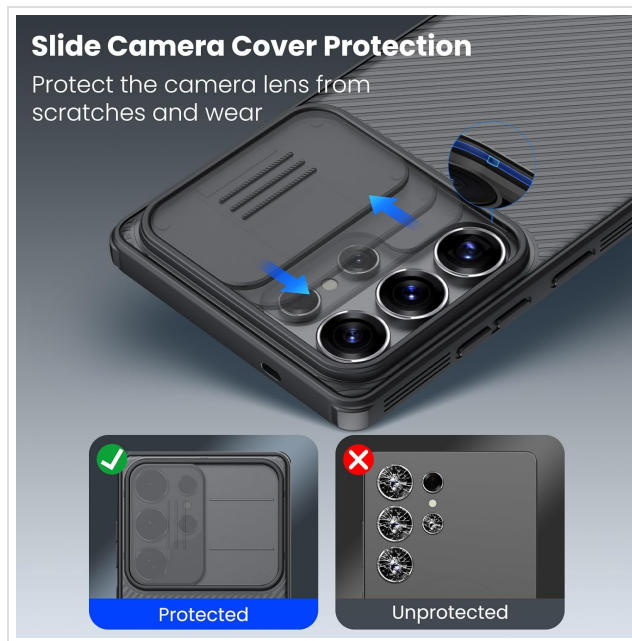

### 3. OPERATING THE SLIDE CAMERA COVER

---

The Nillkin CamShield Pro features a unique slide cover to protect your phone's camera lenses and enhance privacy.

- **To Open:** Gently slide the camera cover horizontally across the camera module until it clicks into the open position. This exposes the camera lenses for use.
- **To Close:** Slide the camera cover back over the camera module until it clicks into the closed position. This protects the lenses from scratches and dust when not in use.

The cover is designed to provide a secure fit, preventing accidental opening or closing.

Figure 3: Illustration of the slide camera cover mechanism for lens protection.