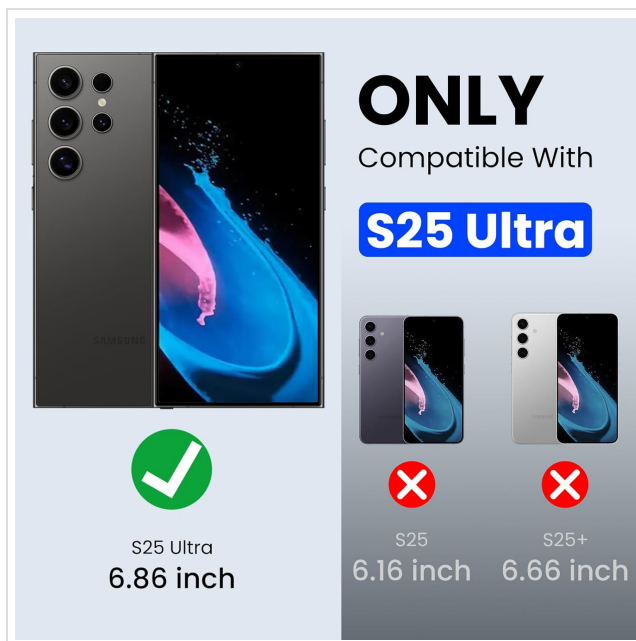

Figure 1: Front and back view of the Nillkin CamShield Pro Case.

Figure 2: Compatibility information, confirming the case is exclusively for the Samsung Galaxy S25 Ultra (6.86 inch).