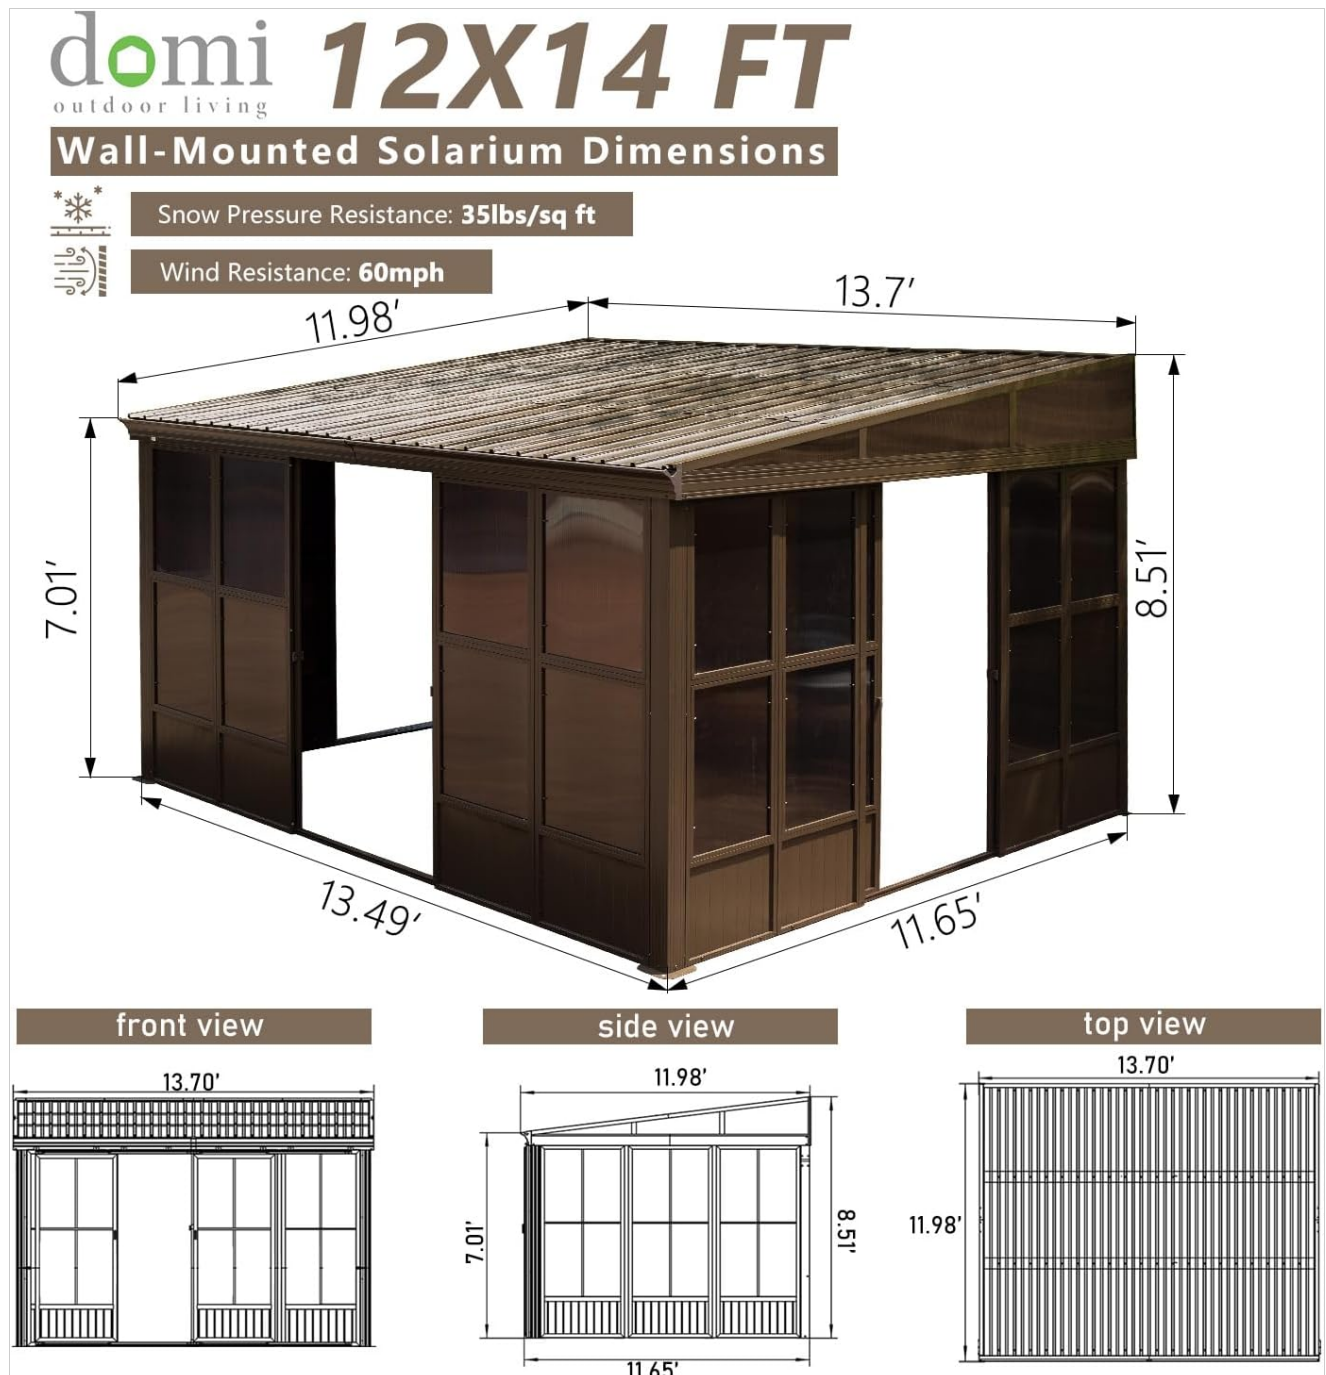

## PRODUCT FEATURES

---

- **Spacious Interior:** Offers a generous 14' L x 12' W x 8.51' H space for various outdoor activities.
- **Durable Aluminum Frame:** Constructed with powder-coated aluminum for rust and corrosion resistance, designed to withstand diverse weather conditions.
- **Galvanized Steel Roof:** Features a sloping galvanized steel roof with high weight-bearing capacity, providing protection from intense sunlight and rain while blocking 99% of UV rays.
- **Efficient Drainage System:** A sloped roof design channels rainwater and snowmelt into gutters, preventing accumulation and extending roof life.
- **Dual Sliding Doors:** Includes double sliding doors at the front and a side door that can be installed on either the left or right side for flexible access.
- **Detachable PVC Screens:** Removable PVC screens allow adjustment of sunlight and privacy, offering UV protection and natural light.
- **Breathable Mesh Windows:** Integrated mesh windows ensure good airflow and insect protection, maintaining a fresh

and comfortable environment.

- **Extra Metal Support Pole:** A  $\Phi 1.65''$  support pole enhances stability and snow load capacity, particularly in heavy snow conditions.

Figure 1: Overall dimensions of the Domi 12x14FT Wall-Mounted Sunroom Gazebo, including snow pressure resistance (35lbs/sq ft) and wind resistance (60mph).

## SPECIFICATIONS

Feature	Detail
---------	--------

Brand	domi outdoor living
Model Number	LGMF1617
Product Dimensions	168"L x 120"W x 102"H (14'L x 10'W x 8.5'H)
Item Weight	619.5 Pounds
Material	Alloy Steel, Aluminum, Galvanized Steel Roof, PVC Screen
Water Resistance Level	Waterproof
Ultraviolet Light Protection	99% UV-proof, UPF 50+
Snow Load Capacity	35 lbs/sq ft
Wind Resistance	Up to 60 mph
Assembly Required	Yes