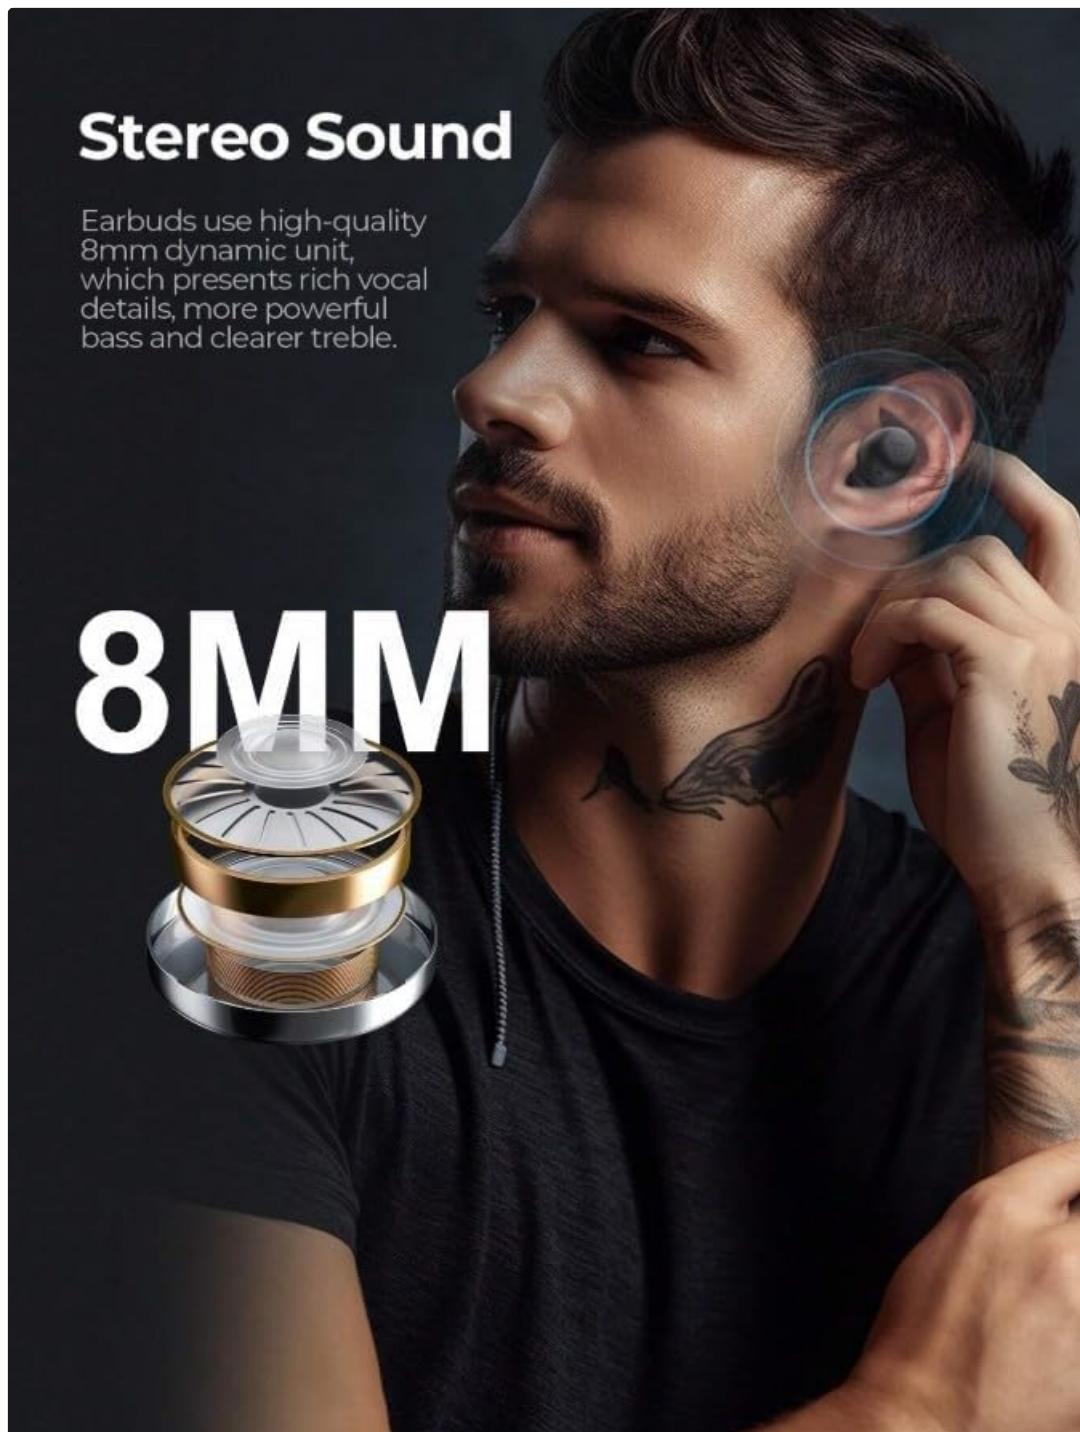

**TW969 LITE**  
**True Wireless Stereo Earbuds**

Image 3.1: The HAVIT TW969 LITE earbuds are shown inside their open charging case, highlighting their compact and lightweight design. The earbuds are black and fit snugly into their respective charging slots. The earbuds feature 8mm dynamic drivers for balanced stereo sound, delivering clear highs, rich mids, and deep bass.