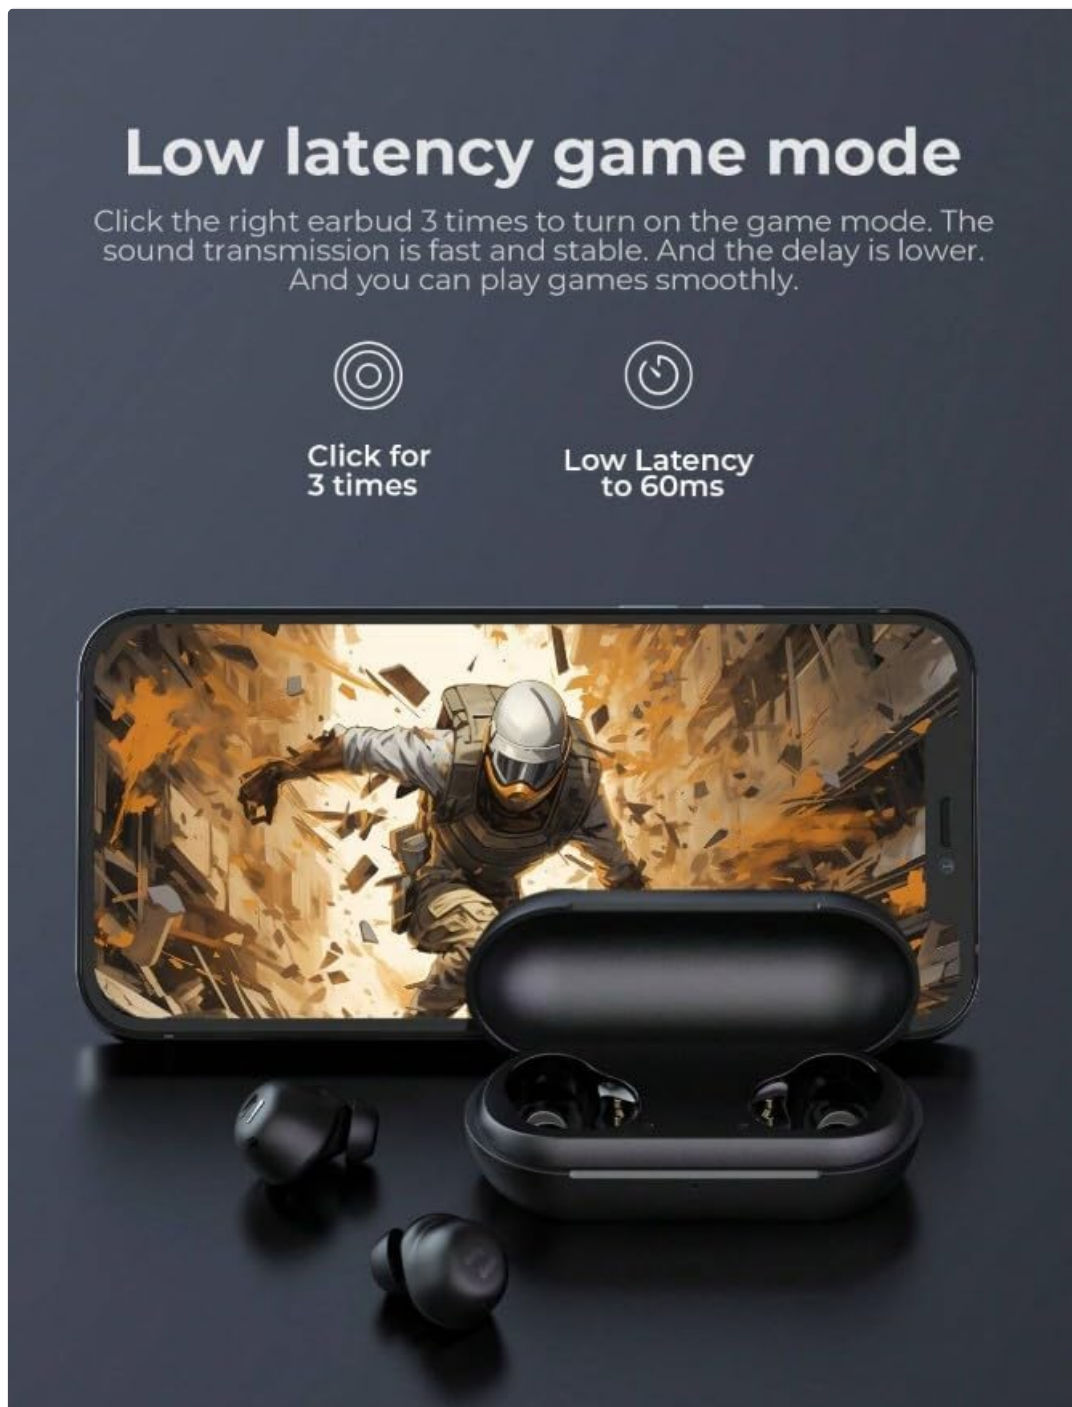

### 5.3 Low Latency Game Mode

For an optimized gaming experience, activate the low latency game mode:

- **Activate Game Mode:** Triple tap the right earbud.
- This mode reduces audio delay, ensuring sound transmission is fast and stable for gaming and video streaming.