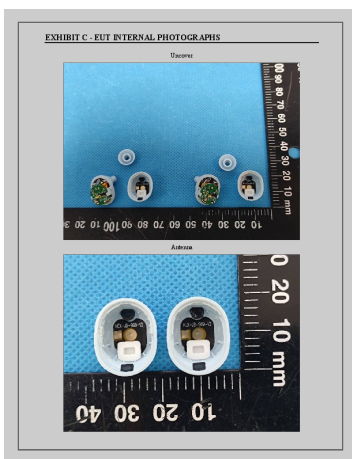

Antenna Specification Guangzhou Havit Technology Co LTD TW969 Bluetooth Earbuds 2A16I 2A16ITW969 tw969

...

lang:en score:14 filesize: 1.21 M page\_count: 10 document date: 2023-07-05

[pdf] Product Photos Teardown