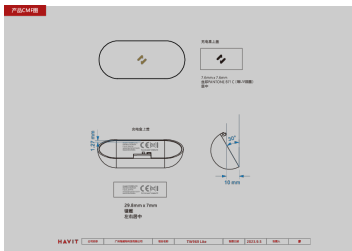

[pdf] Label

TW969 LITE CMF File 2023 09 18 cdr WCV Label Guangzhou Havit Technology Co LTD TW969LITE Bluetooth earphones 2A161 2A161TW969LITE tw969lite

...

lang:en score:10 filesize: 452.51 K page_count: 1 document date: 2023-11-07