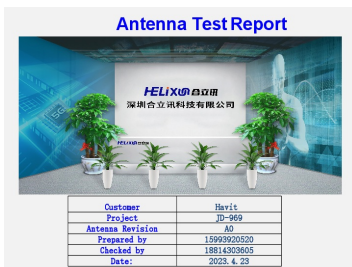

[pdf] Specifications

Antenna Specification Guangzhou Havit Technology Co LTD TW969 Bluetooth Earbuds 2A16I 2A16ITW969 tw969

...

lang:en score:14 filesize: 1.21 M page_count: 10 document date: 2023-07-05