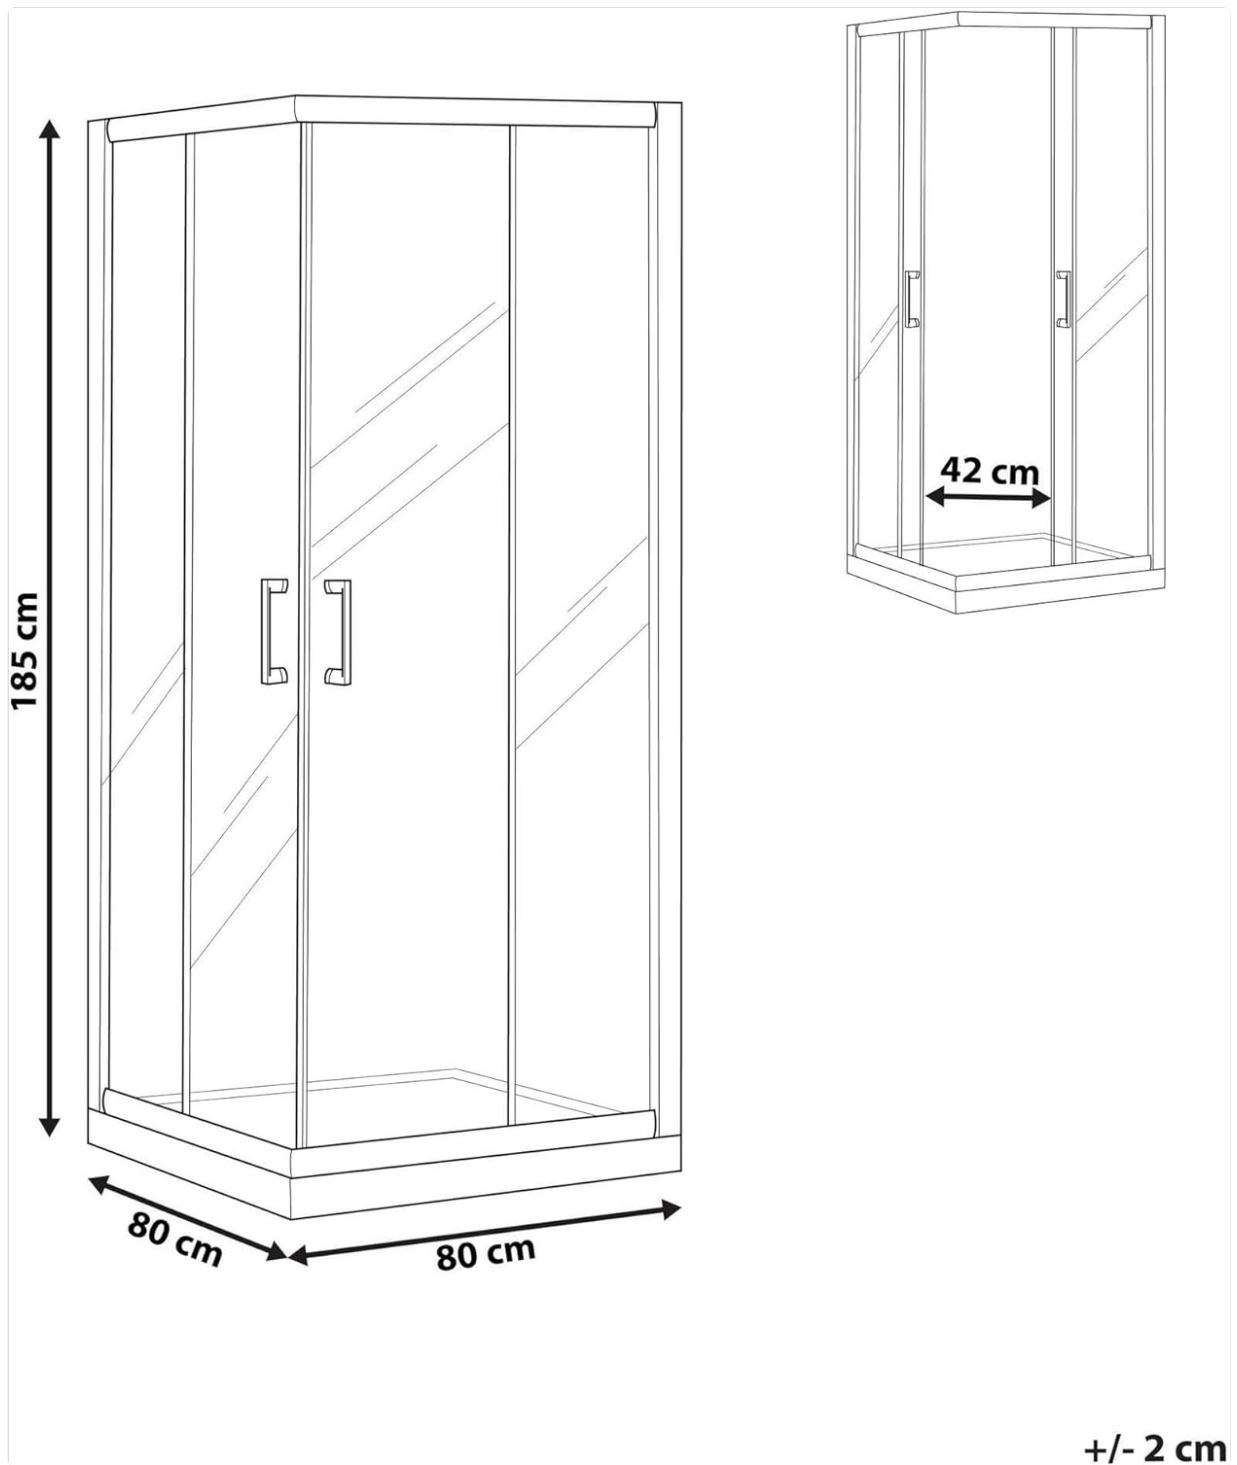

#### 4.1 Pre-Installation Checks

- Verify all components are present and undamaged.
- Ensure the floor and walls where the cabin will be installed are clean, dry, and level.
- Confirm that the dimensions of your bathroom space accommodate the shower cabin (80 cm x 80 cm x 185 cm).

Image 2: Dimensional drawing of the shower cabin, indicating a width of 80 cm, a length of 80 cm, and a height of 185 cm.

Image 3: Detail of the top corner connection of the aluminum frame, showing the secure fitting.

Image 4: Detail of the vertical aluminum profile, illustrating how the glass panel is secured within the frame.