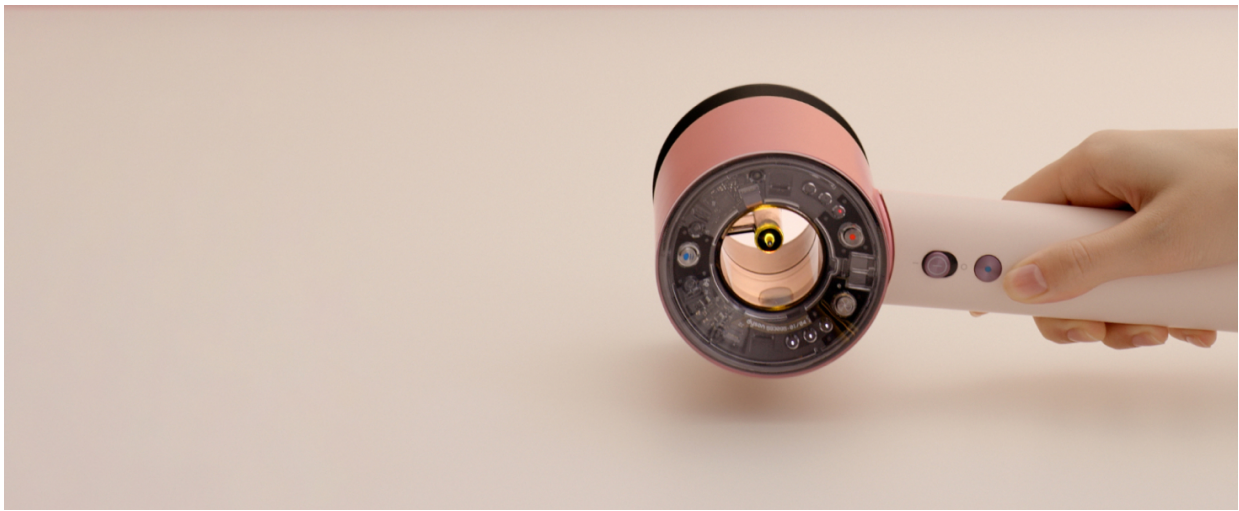

The Wave+Curl diffuser can also be used to create defined curls and waves.

Achieve sweeping curtain bangs with the Styling Concentrator.

MAINTENANCE

Regular cleaning of the filter is essential to maintain optimal performance. To clean the filter, twist off the filter cage located at the bottom of the handle and wipe away any dust or debris. Reattach the filter cage securely.

TROUBLESHOOTING

- **No Power:** Ensure the hair dryer is securely plugged into a working power outlet.
- **Reduced Airflow/Performance:** Check and clean the filter as described in the Maintenance section.
- **Overheating:** The Nural™ sensors are designed to prevent overheating. If the device feels excessively hot, ensure the filter is clean and there are no obstructions.

SPECIFICATIONS

Feature	Detail
Product Dimensions	4 x 3.1 x 10 inches; 8.85 Pounds
Item Model Number	598998-01
UPC	885609038896
Manufacturer	Dyson
Country of Origin	Malaysia
Color	Jasper Plum
Material	Aluminum, Ceramic, Polycarbonate
Wattage	1600 watts
Power Source	Corded Electric

WARRANTY & SUPPORT

The Dyson Supersonic Nural™ Hair Dryer comes with a manufacturer's warranty. For detailed warranty