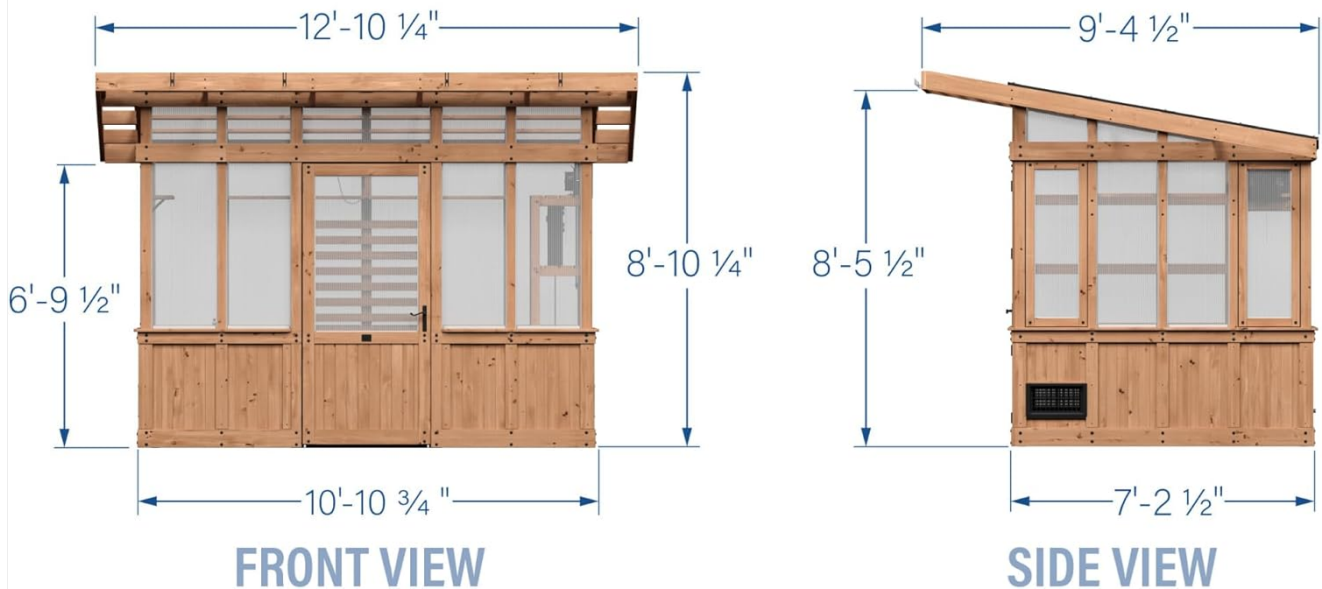

A full view of the Backyard Discovery Poppy 11x7 Cedar Wood Greenhouse, showcasing its light brown cedar frame and clear polycarbonate panels.

KEY FEATURES

- **All-Weather Durability:** Engineered to withstand up to 4,200 pounds of roof weight (equivalent to 30 inches of snow load) and winds up to 100 mph when anchored correctly.
- **Optimal Insulation:** Features commercial-grade 4-wall polycarbonate roof and window panels, enhancing heat retention by 30% compared to standard double-wall polycarbonate for year-round use.
- **100% Cedar Wood Construction:** Crafted from natural cedar wood, known for its strength and inherent resistance to decay.
- **Integrated Ventilation:** Includes a temperature-activated exhaust fan for active air circulation and two easy-open windows for natural, passive ventilation and pollination.
- **Spacious Interior:** Offers 78 square feet of internal space, complete with a built-in workstation, 45 linear feet of fixed lower and upper staging shelves, a 4-tiered staging rack, and 4 plant hooks.
- **PowerPort:** Equipped with 3 electrical outlets and 3 USB ports to power various gardening accessories (power source not included).

Dimensions:

11X7 POPPY GREENHOUSE

45 LINEAR FEET OF FIXED LOWER
AND UPPER STAGING SHELVES

TOP/INTERIOR VIEW

Technical drawing illustrating the front, side, and top interior dimensions of the 11x7 Poppy Greenhouse, including measurements for staging shelves.