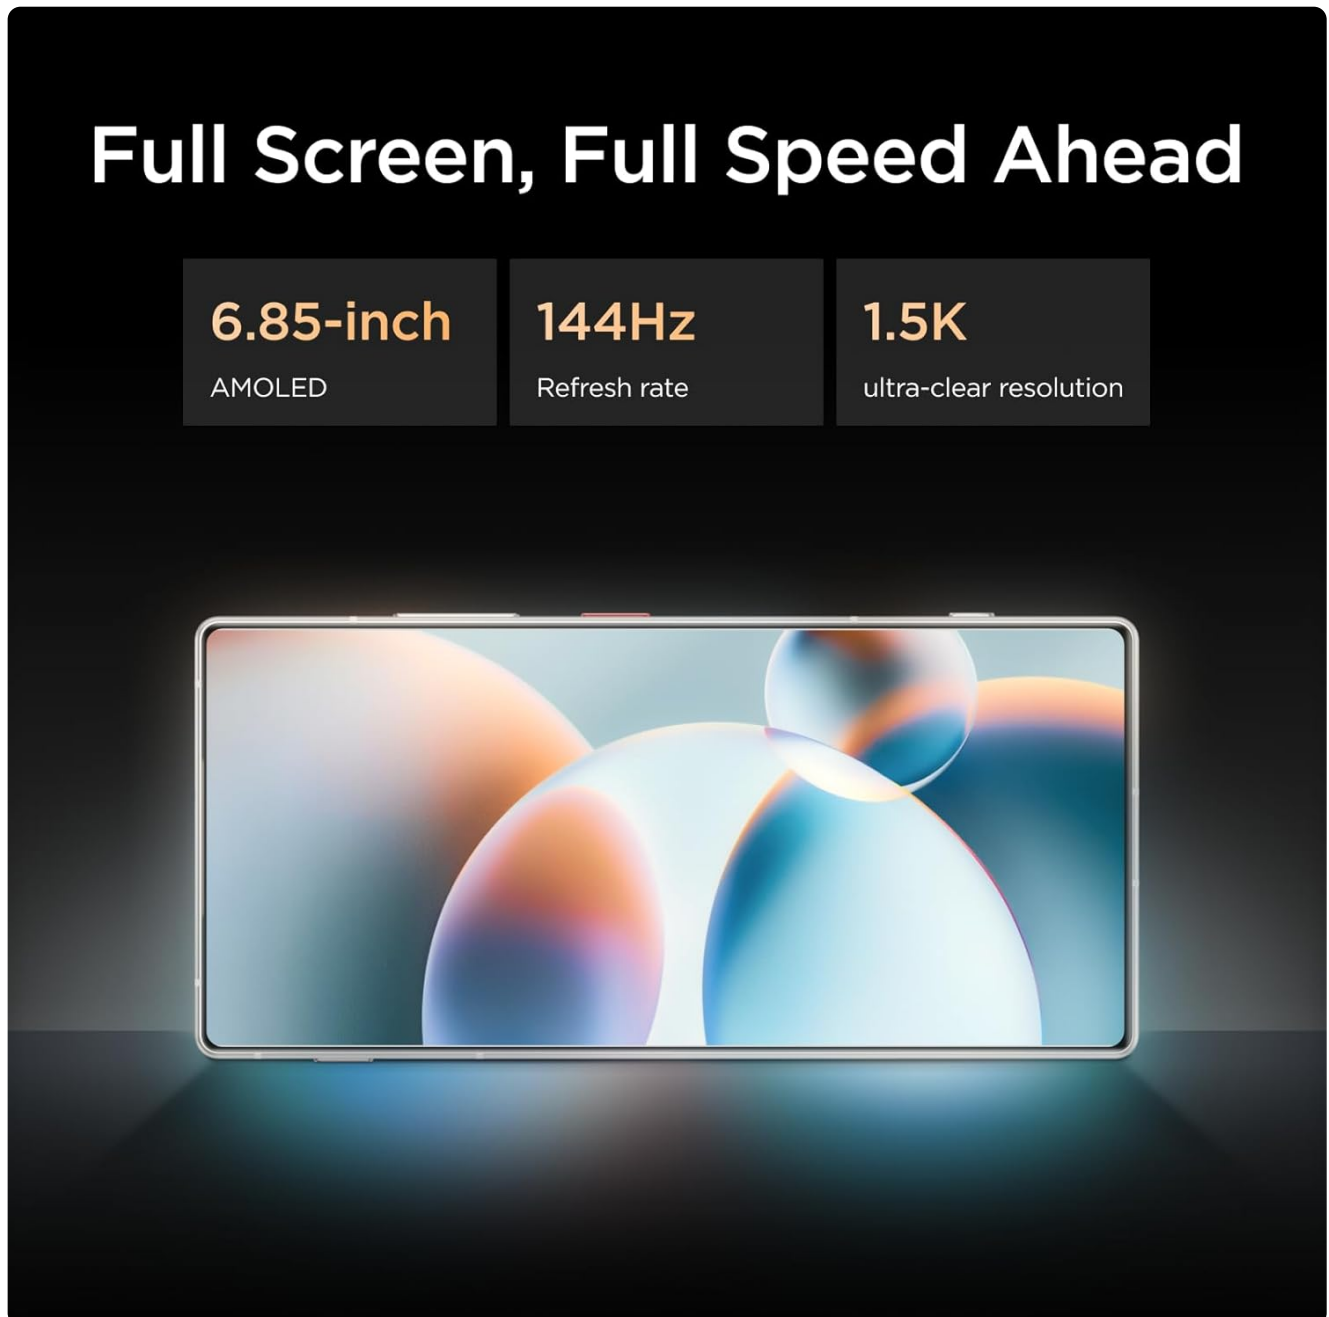

OPERATING

Display and User Interface

The nubia Z70 Ultra features a stunning 6.85-inch AMOLED display with a 144Hz refresh rate, providing incredibly smooth visuals. The innovative Under Display Camera (UDC) ensures an uninterrupted, immersive full-screen experience. The display boasts a 1.5K resolution (2688 x 1216) and peaks at 2,000 nits brightness for excellent visibility even in direct sunlight. It covers 100% DCI-P3 gamut for vibrant and accurate colors.

Image: The expansive 6.85-inch AMOLED display with 144Hz refresh rate and 1.5K resolution.

Your browser does not support the video tag.

Video: Demonstrating the 1.5K full screen display and 144Hz refresh rate.