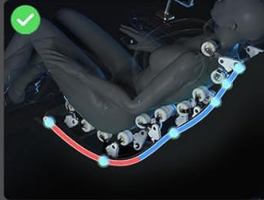

Image: The COSTWAY Full Body Massage Chair, showcasing its sleek black and white design with integrated control panel.

Key Features:

- **51" Extended SL Track:** Real 2D massage robot hands on a 51-inch extended SL track conform to your body's curve, providing massage from your neck to your thigh.
- **Auto Shoulder Detection:** Automatically scans your body shape to adjust massage rollers for precise and comfortable massage.
- **3-Level Zero Gravity Function:** Reduces heart and back pressure by elevating your legs, offering three distinct zero gravity positions.
- **Airbag Massage:** 28 strategically placed airbags on shoulders, arms, calves, and feet provide pressure massage with 5 intensity levels.
- **Waist Heater:** Carbon fiber heating therapy with 2-level temperature promotes blood circulation in the waist area.
- **Foot Rollers & Calf Airbag:** Two-speed foot rollers and extended calf airbags soothe and relax your legs.
- **Innovative Thai Stretching:** A unique program designed to deeply stretch your body for enhanced

51" Extended SL-Track

Fits well with your body curve

SL Track + Real 2D Massage

Larger massage area & precise massage

VS

8 Fixed-Point Massage

Small massage area & poor experience

Image: A diagram illustrating the extensive coverage of the 51-inch extended SL-Track, reaching from the neck to the thighs, compared to fixed-point massage.

Innovative Thai Stretching

Deeply stretch your body for relaxation

Image: A visual representation of the innovative Thai Stretching function, showing a user in a reclined, stretched position within the massage chair.