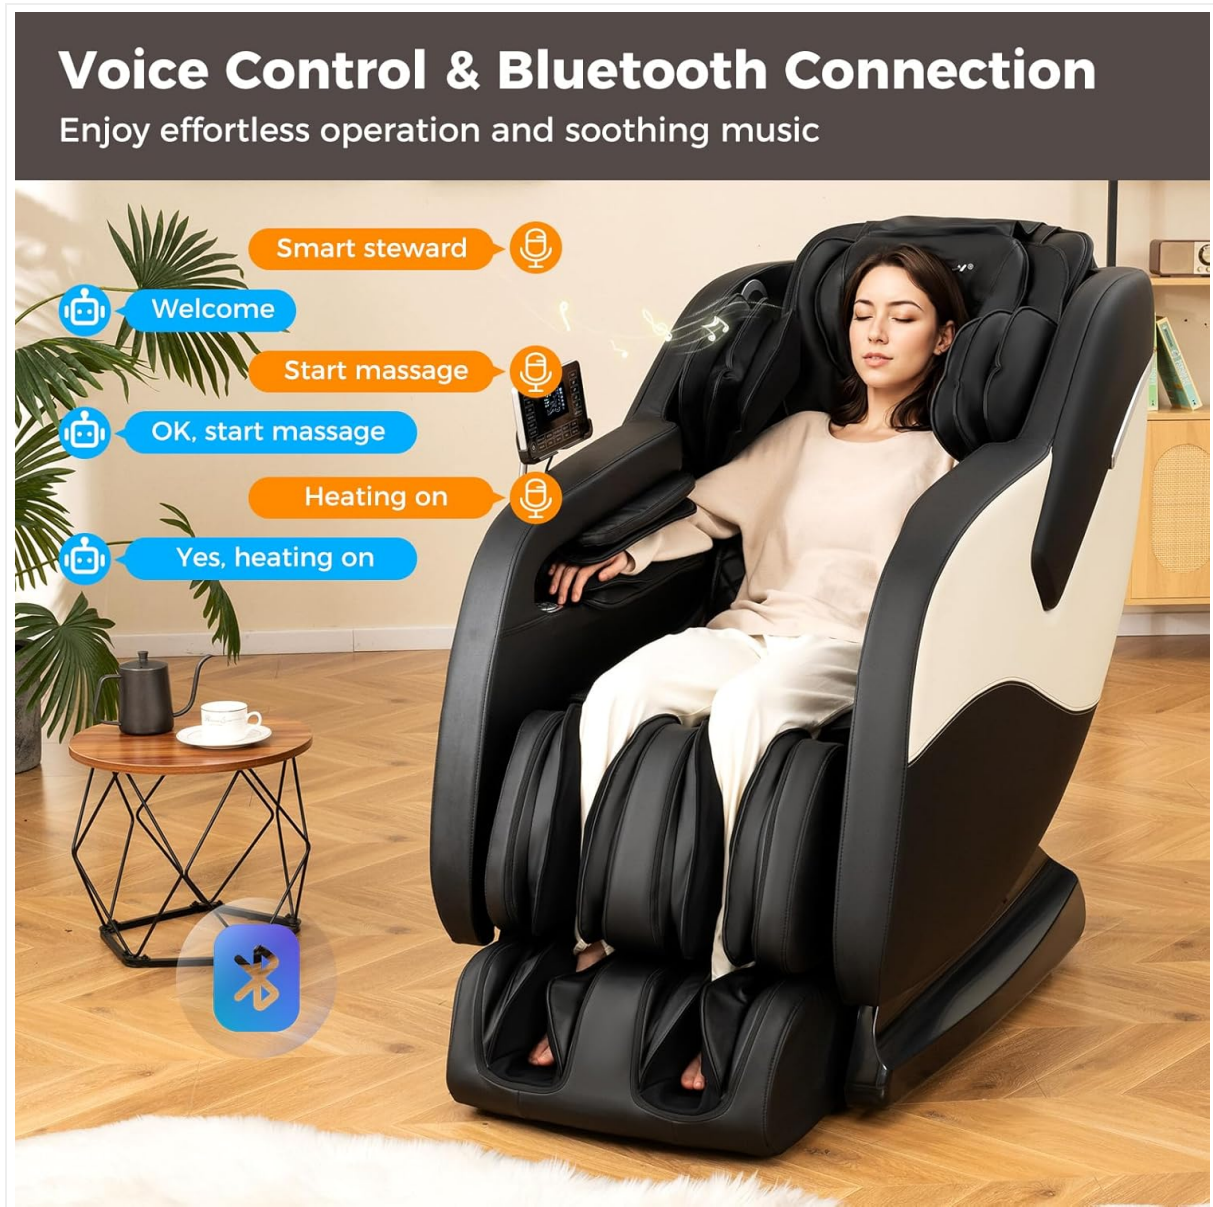

Innovative Thai Stretching

Deeply stretch your body for relaxation

Image: A visual representation of the innovative Thai Stretching function, showing a user in a reclined, stretched position within the massage chair.

OPERATING INSTRUCTIONS

Familiarize yourself with the various control methods and massage functions to customize your experience.

Control Methods:

- **Voice Control:** The chair responds to specific voice commands. Simply speak clearly to initiate functions like starting a massage, adjusting heat, or changing programs.
- **LCD Touch Screen:** Use the intuitive touch screen display to navigate menus, select programs, and adjust settings.
- **Armrest Shortcut Keys:** Convenient buttons located on the armrest provide quick access to frequently used functions.

Image: A user interacting with the massage chair using voice commands, with icons indicating voice control and Bluetooth connectivity for music playback.

Massage Programs and Techniques:

- **Automatic Massage Programs:**
 - Relaxation Massage
 - Thai Massage
 - Chinese Massage
 - Morning Massage
 - Night Massage

Zero Gravity Function:

The Zero Gravity feature elevates your legs above your heart, distributing your body weight evenly and reducing pressure on your spine and heart. There are three levels of Zero Gravity: