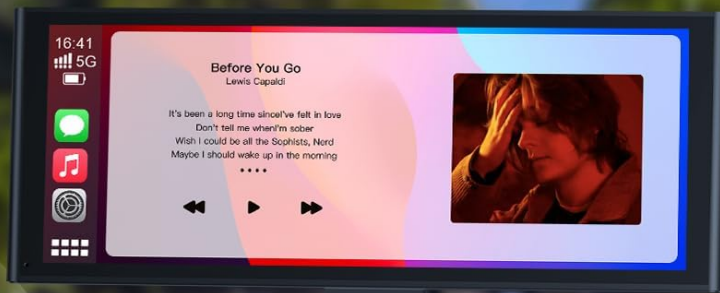

Quattro Modalità di Uscita Audio

Goditi un viaggio musicale.