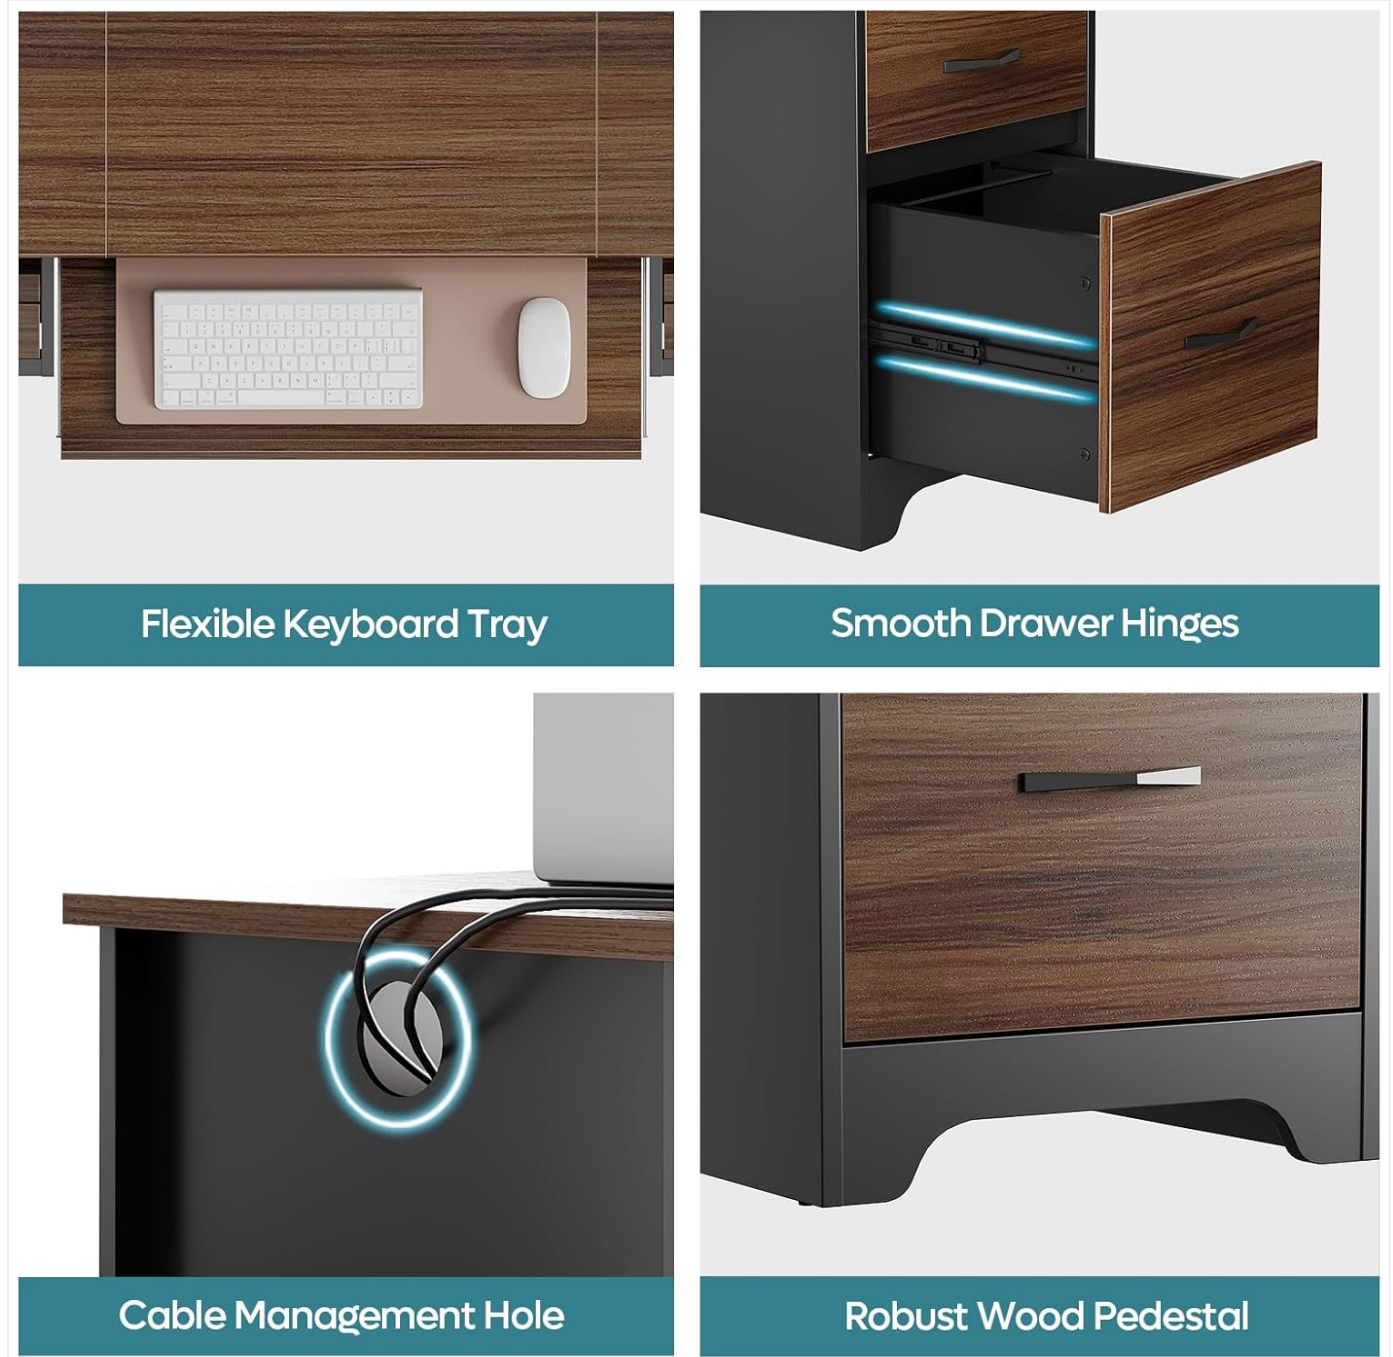

back to retract.

Image 3: Flexible keyboard tray and smooth drawer hinges for easy operation.

4.2. Storage Drawers

The desk includes four drawers: two for office supplies and two for file folders. The file drawers are designed to accommodate letter, A4, and legal-size hanging file folders. Smooth drawer hinges ensure easy access.

Image 4: Smart storage solutions with file drawers for letter, legal, and A4 size documents.

4.3. Cable Management

Two cable management holes are integrated into the desktop to help keep your cables tidy and prevent tangling, contributing to a clutter-free workspace.