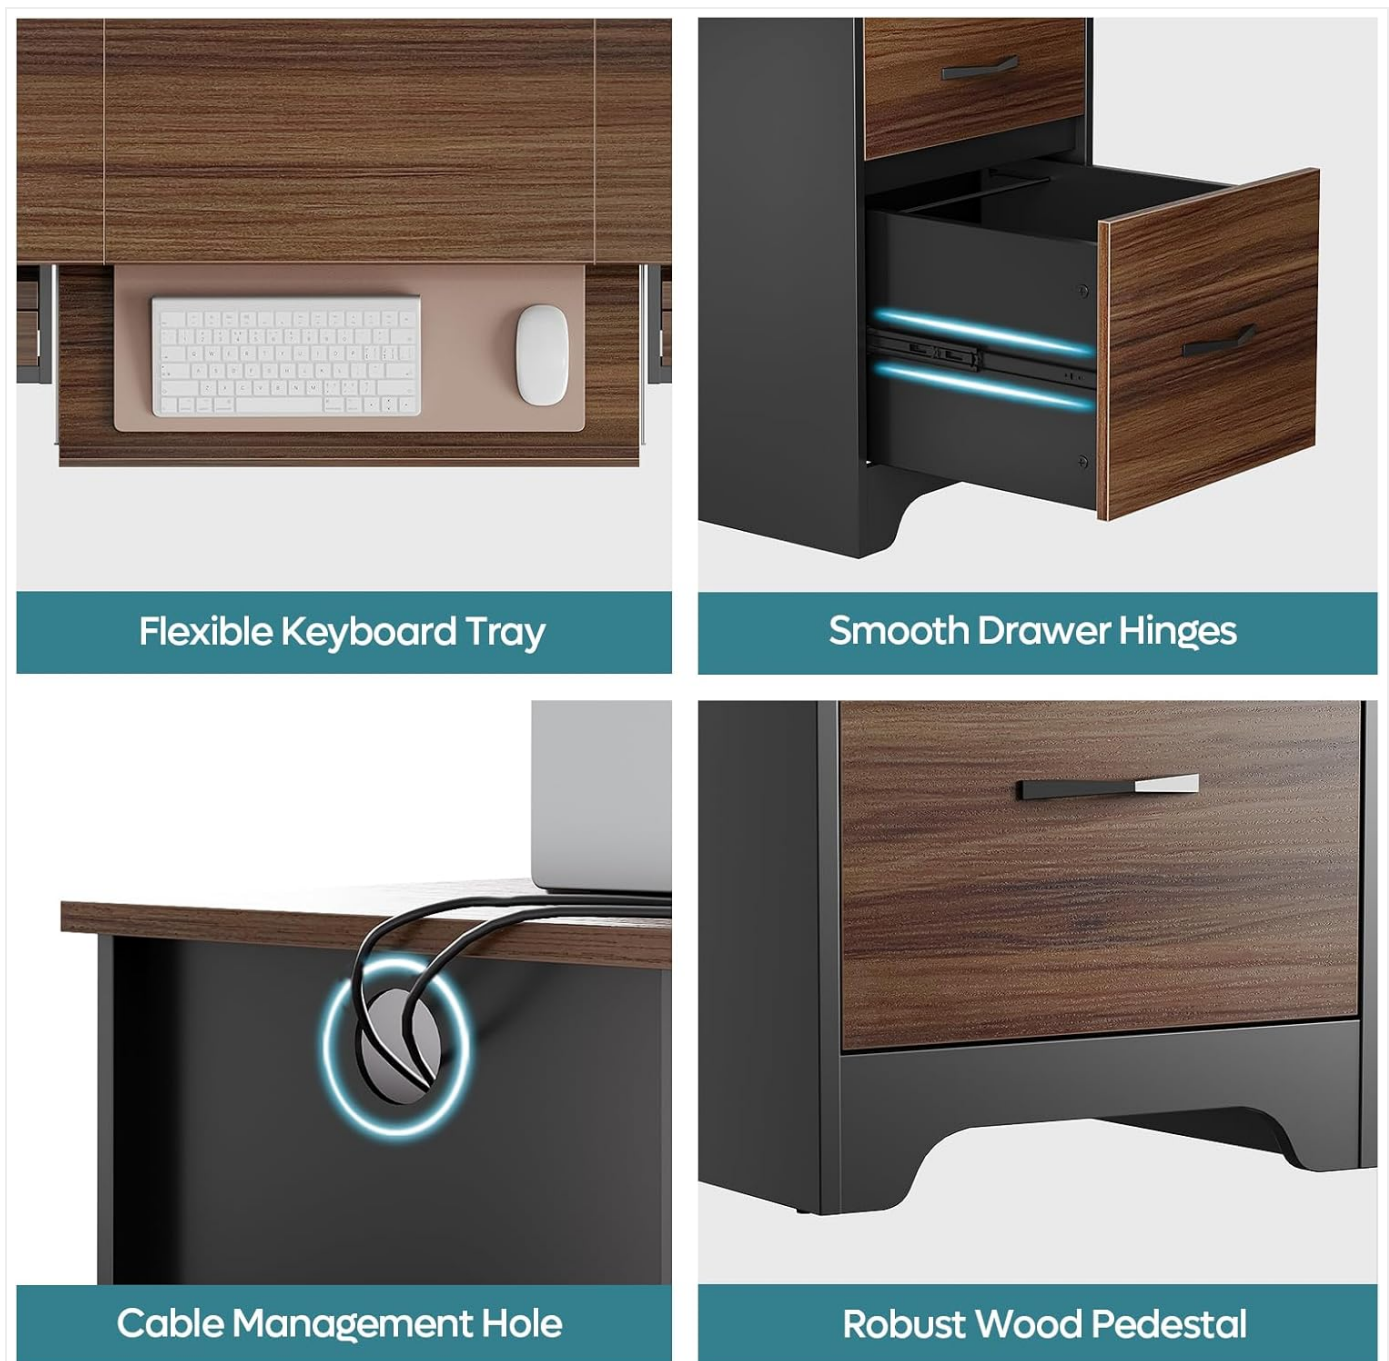

back to retract.

Image 3: Flexible keyboard tray and smooth drawer hinges for easy operation.

4.2. Storage Drawers

The desk includes four drawers: two for office supplies and two for file folders. The file drawers are designed to accommodate letter, A4, and legal-size hanging file folders. Smooth drawer hinges ensure easy access.

Image 4: Smart storage solutions with file drawers for letter, legal, and A4 size documents.

4.3. Cable Management

Two cable management holes are integrated into the desktop to help keep your cables tidy and prevent tangling, contributing to a clutter-free workspace.