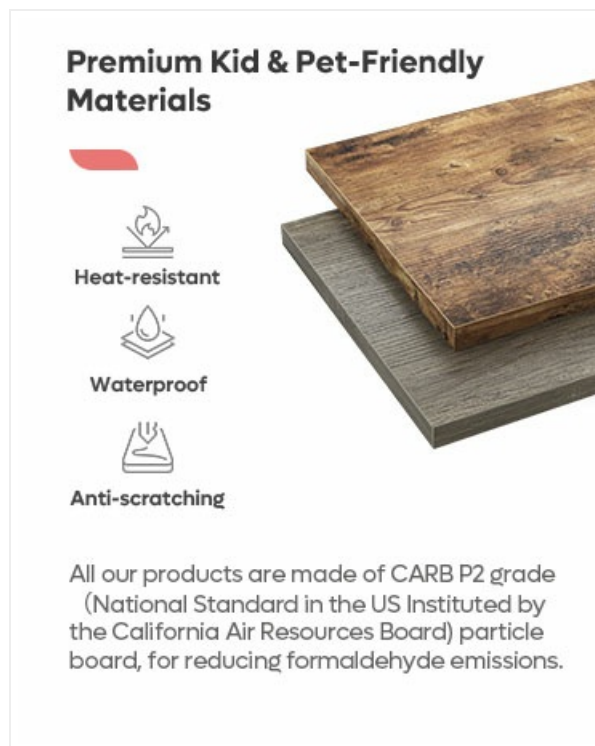

Image 6: Engineered wood construction is waterproof and easy to clean.

6. TROUBLESHOOTING

6.1. Drawers Not Closing Smoothly

If drawers are not closing smoothly, check the following:

- Ensure the drawer slides are properly aligned and free of obstructions.
- Verify that all screws securing the slides are tightened.
- Check for any items inside the drawer that might be preventing full closure.