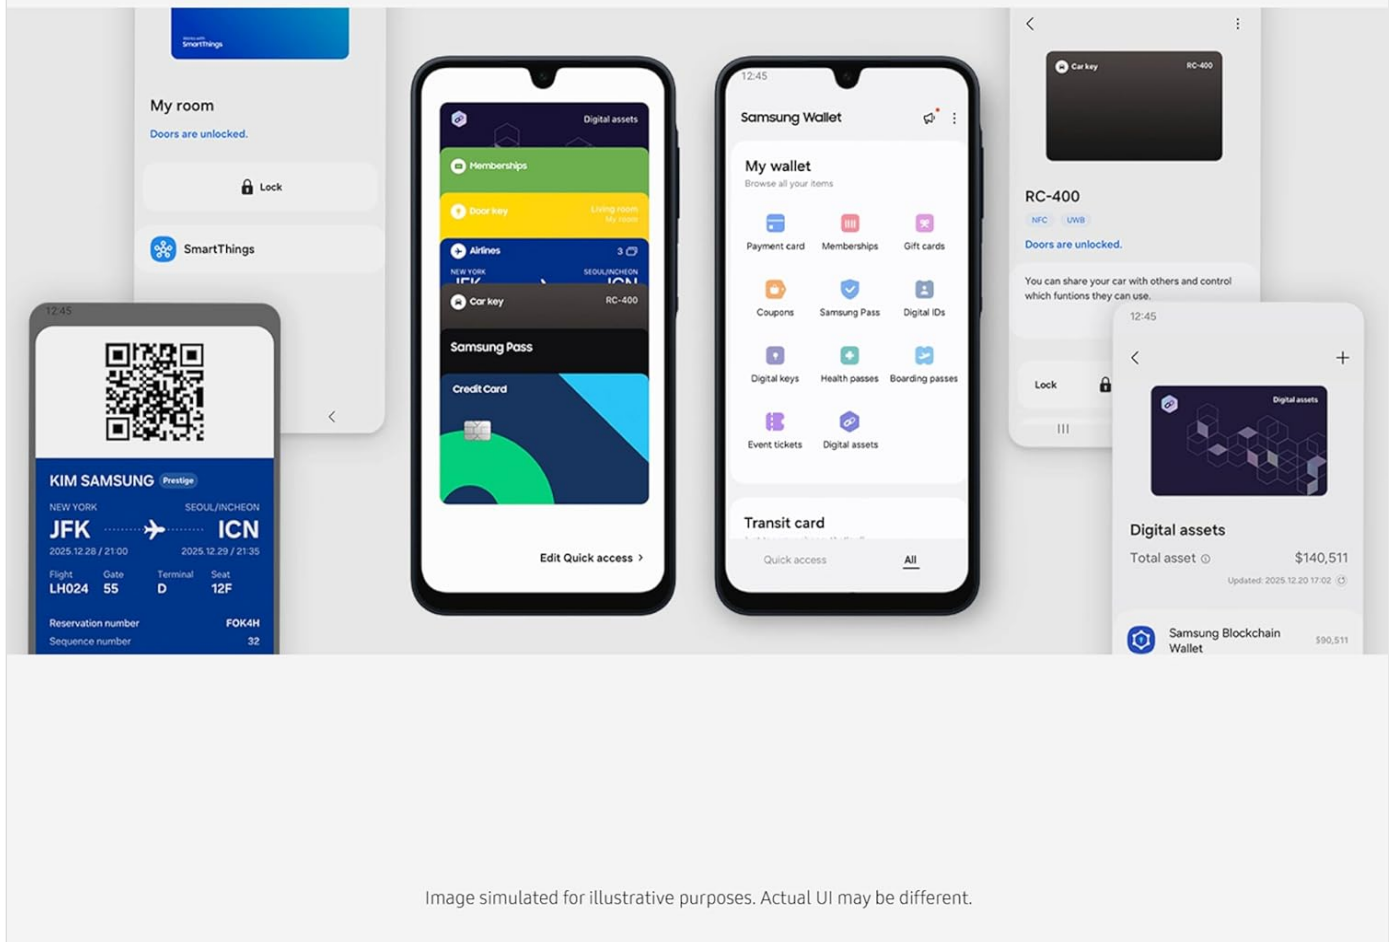

Samsung Wallet

Utilize Samsung Wallet for convenient mobile payments, storing digital cards, and IDs. This feature allows for quick and secure transactions with a simple tap.

A digital wallet is already in your Galaxy with Samsung Wallet

Figure 5: Samsung Wallet interface for managing digital assets. For more information, visit [Samsung Wallet FAQ](#).

For a visual overview of the device, please see the 360-degree spin video below:

Your browser does not support the video tag.