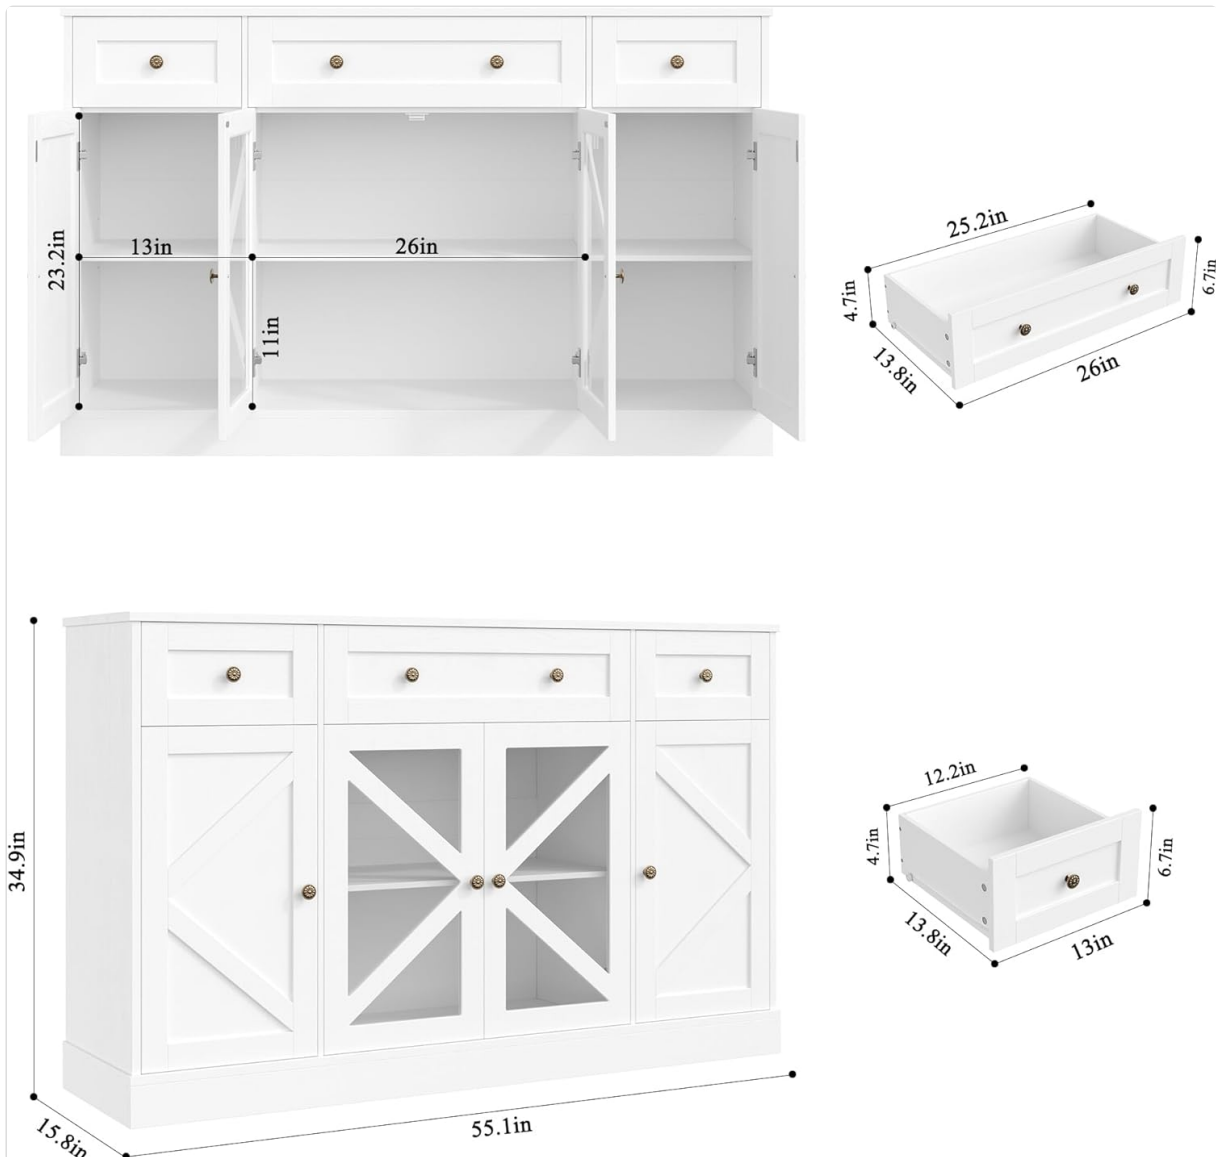

3. PRODUCT OVERVIEW

The Keyluv Buffet Sideboard is a functional and spacious storage cabinet designed for dining rooms, kitchens, living rooms, or entryways. It features a large tabletop, three drawers, and four doors with

adjustable shelving.

Key Features:

- **Functional Counter Sideboard:** Ideal for use as a kitchen storage cabinet, coffee bar, or TV stand.
- **Spacious Storage:** Includes 3 deep drawers and 4 cabinet doors with ample space for dishes, appliances, and accessories.
- **Adjustable Shelves:** Customize interior storage space to fit various item heights.
- **Durable Construction:** Made from heavy-duty MDF for stability and longevity.
- **Anti-Tip Brackets:** Built-in safety feature for secure wall attachment.
- **Versatile Doors:** Interchangeable door panels, including two glass doors for display.
- **Waterproof Tabletop:** Easy to clean and maintain.

Image 3.1: Product dimensions and internal measurements for planning your space.

Your browser does not support the video tag.

Video 3.1: An overview of the Keyluv Buffet Sideboard's features and design.

Image 4.1: The doors are interchangeable, allowing for customization of the cabinet's appearance.

5. OPERATING INSTRUCTIONS

5.1 Using the Drawers

The sideboard features three deep drawers for organized storage of smaller items like flatware, coffee accessories, or linens. To open, gently pull the knob. To close, push the drawer until it is fully seated.