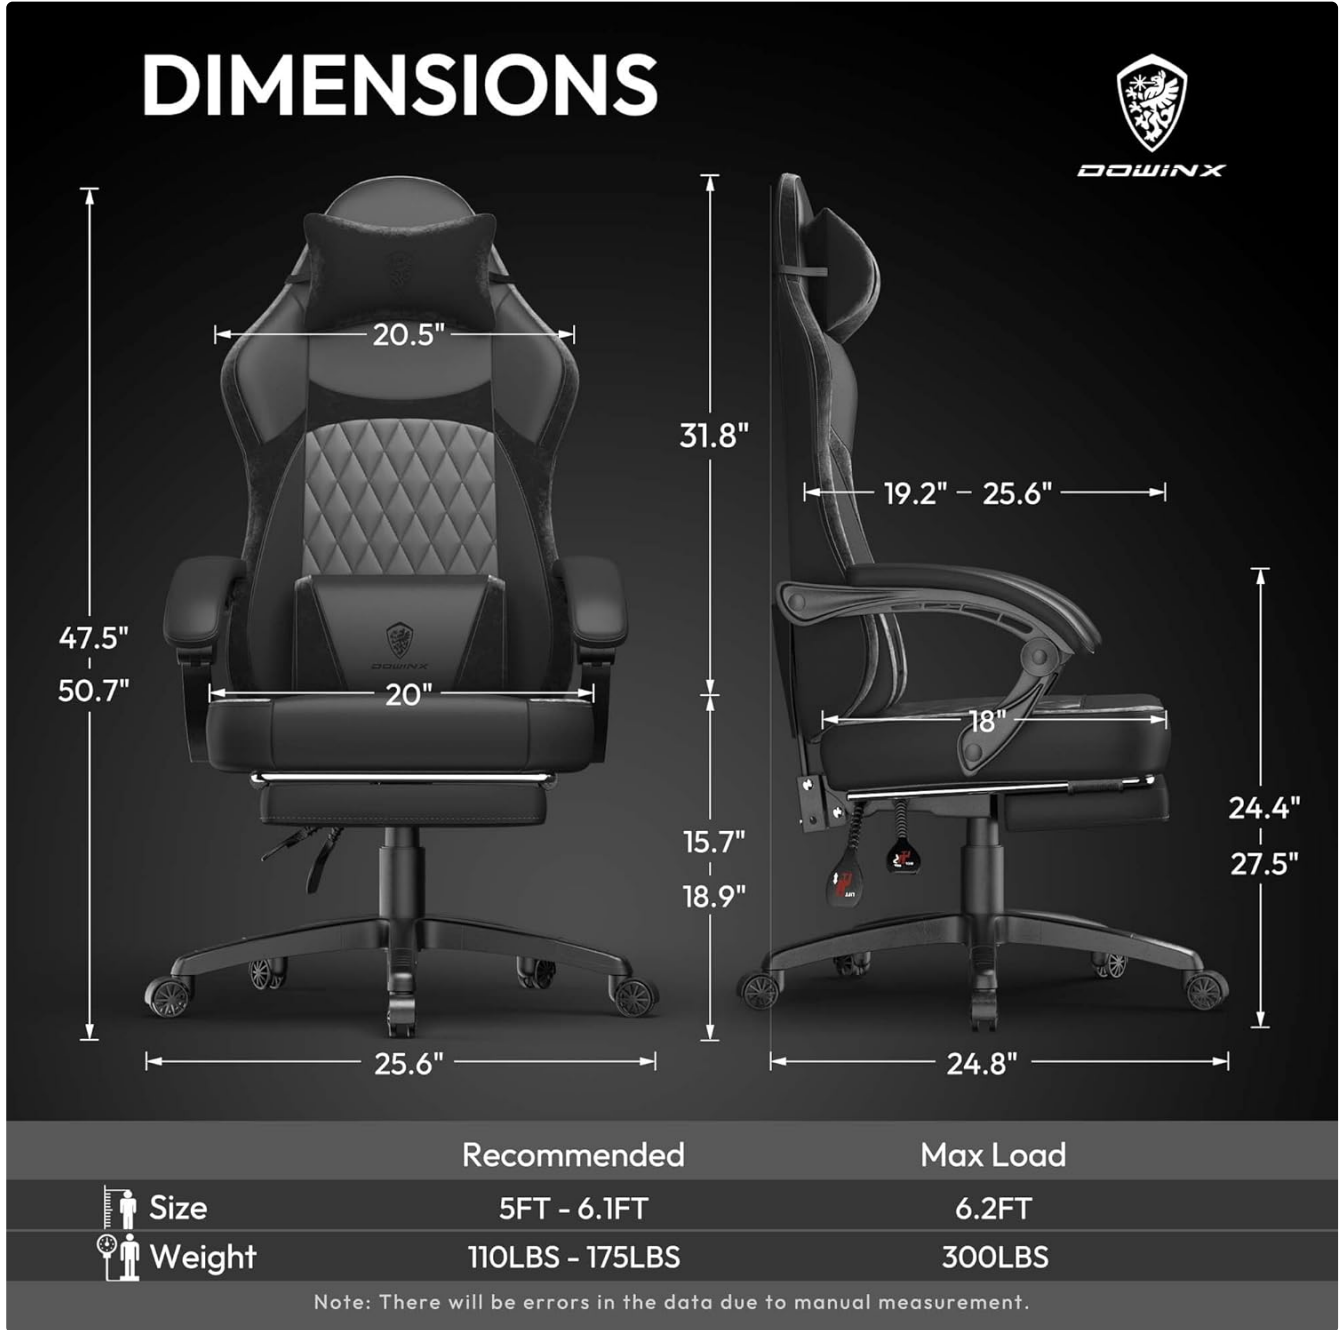

### Overall Design

The Dowinx Gaming Chair features a sleek, all-black design with a combination of smooth leather and velvety fabric accents. It includes a high backrest, padded armrests, and a sturdy five-star base with smooth-rolling casters.

### Dimensions and Capacity

This diagram illustrates the key dimensions of the chair, including seat width (20 inches), overall height (47.5-50.7 inches), and backrest height. It is designed to support users up to 300 lbs.