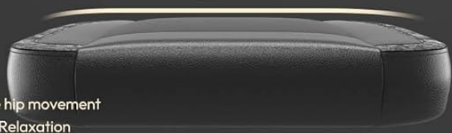

WINGLESS SEAT

- Freedom
- Relax
- Comfortable

20.1IN
THE WIDTH OF THE CUSHION

Without Flank

- Free hip movement
- Leg Relaxation

With Flank