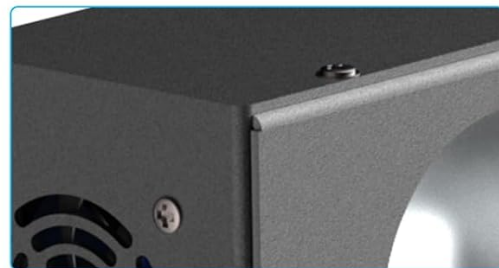

3. SETUP INSTRUCTIONS

Follow these steps to set up your LED Stage Wash Light Bar:

1. **Unpacking:** Carefully remove the light bar and all accessories from the packaging. Inspect for any damage during transit.
2. **Mounting:** The light bar comes with a bracket for flexible installation. You can use this bracket for floor standing, truss mounting, or ceiling mounting. Secure the bracket firmly using appropriate hardware (not included unless specified). The bracket allows for angle adjustment to direct the light as needed.
3. **Power Connection:** Connect the provided power cord to the 'POWER IN' port on the back of the unit. Plug the other end into a compatible power outlet (AC 90-240V, 50/60Hz).
4. **DMX Connection (Optional):** If using DMX control, connect a DMX cable from your DMX controller to the 'DMX IN' port on the light bar. For multiple units, daisy-chain them by connecting the 'DMX OUT' of the first unit to the 'DMX IN' of the next.

LCD Display

DMX Control

Power Link

Iron Shell

Image: Detailed view of the light bar's rear panel, highlighting the LCD display, control buttons, DMX ports, and power input.

4. OPERATING MODES

The light bar offers several operating modes, selectable via the LCD display and control buttons on the rear panel: