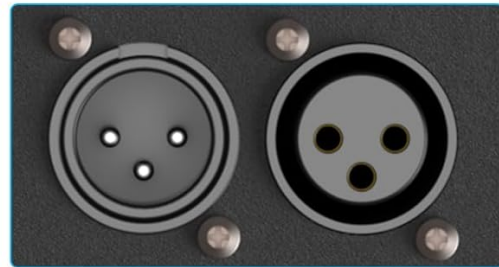

DMX Control