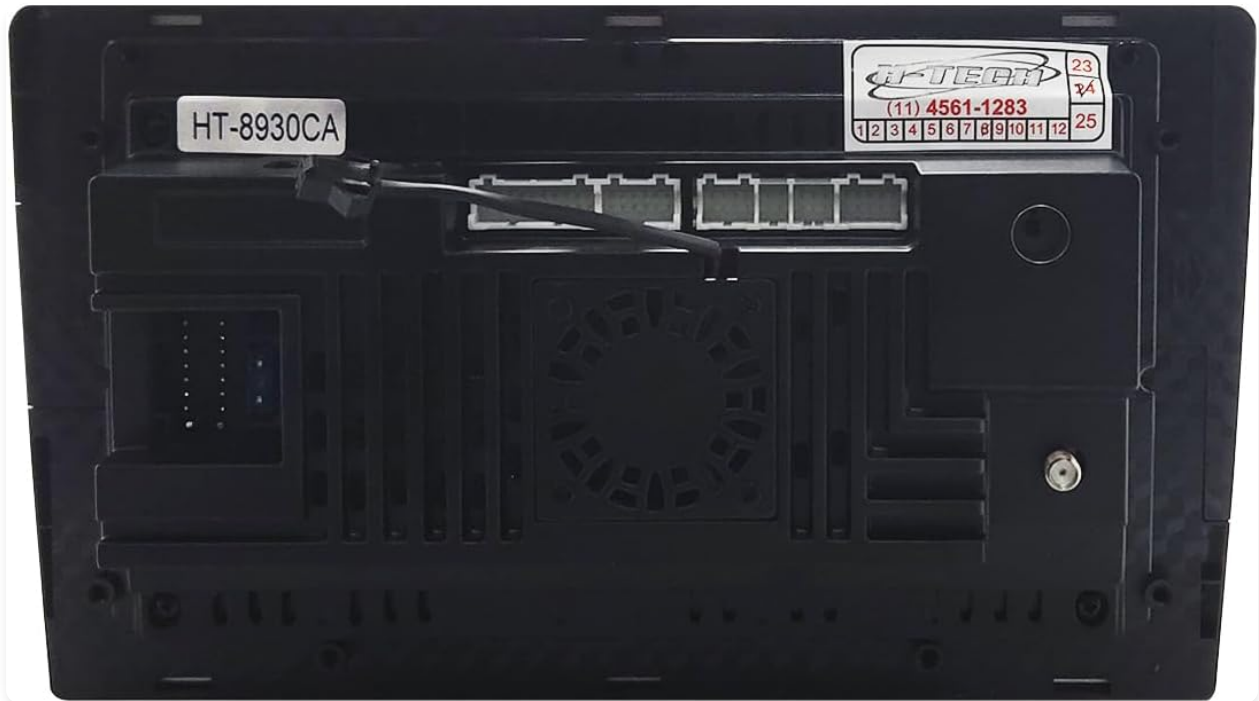

- **Speakers:** Connect speaker wires to the corresponding vehicle speaker wires (Front Left, Front Right, Rear Left, Rear Right).
- **Antenna:** Connect the radio antenna and GPS antenna.
- **USB:** Connect USB cables for external devices or CarPlay/Android Auto.
- **RCA:** Connect RCA cables for external amplifiers, subwoofers, or video inputs/outputs.
- **Reverse Camera:** Connect the reverse camera input for automatic display when reversing.

Image: Rear view of the H-TECH HT-8930CA Multimedia Center, highlighting the array of input and output ports for power, audio, video, and antennas.

4.3 Mounting the Unit

Secure the multimedia center into the vehicle's 2-DIN dashboard opening using the provided mounting brackets and screws. Ensure it is firmly in place and does not vibrate.