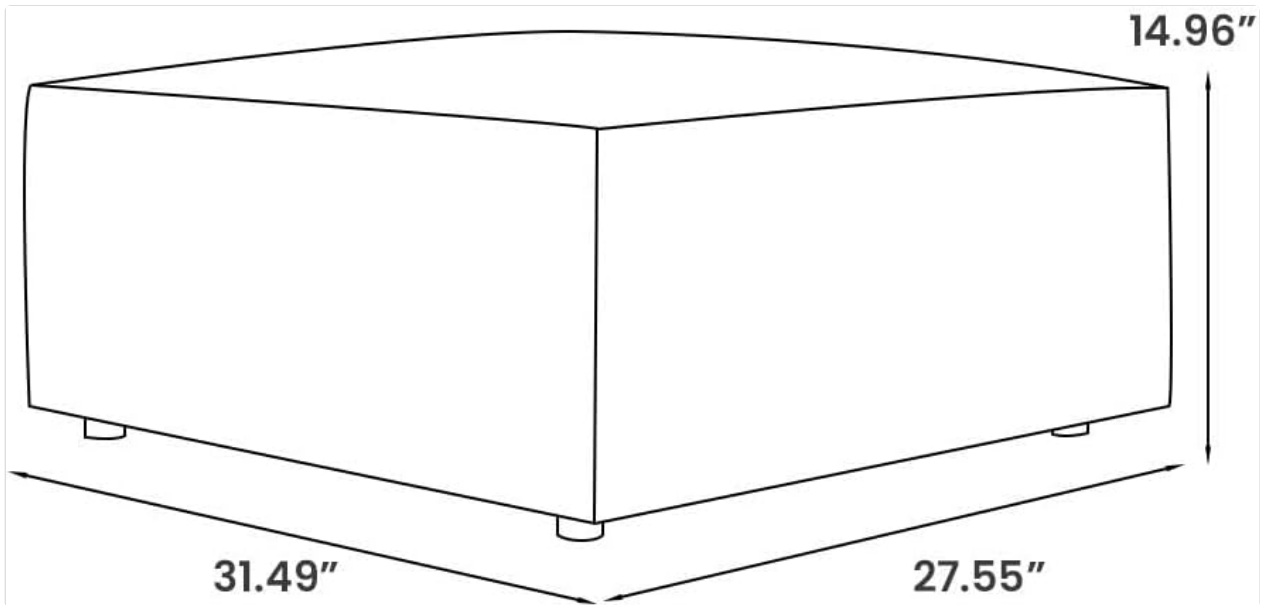

## SPECIFICATIONS

---

Feature	Detail
Brand	POVISON
Model	B0DL5PPLX9
Color	Khaki
Material Type	Velvet
Frame Material Type	Wood (Russian Pine)
Product Dimensions (D x W x H)	27"D x 31"W x 15"H
Seat Height	15 Inches
Seat Depth	25.2 inches
Weight Limit	600 Pounds
Assembly Required	No
Additional Features	Deep Seat, Easy to Assemble, Modern, Waterproof