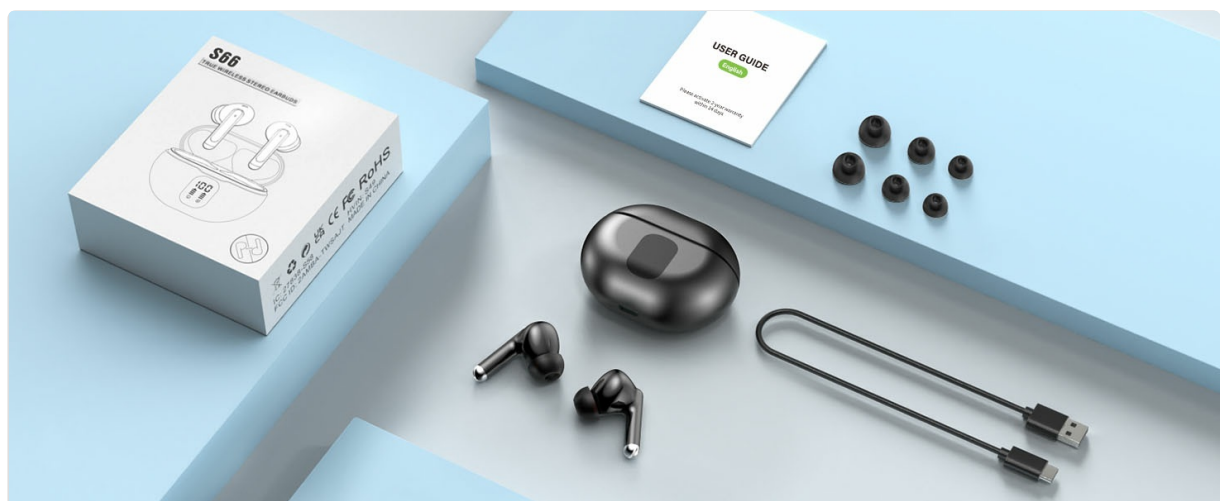

The LED display on the charging case shows the battery percentage of the case and the individual charging status of each earbud.

Image: The BHNYBWUL S66 earbuds in their charging case, illustrating the 6 hours of single charge playback, 50 hours total with the case, and 1.5 hours for a quick charge.