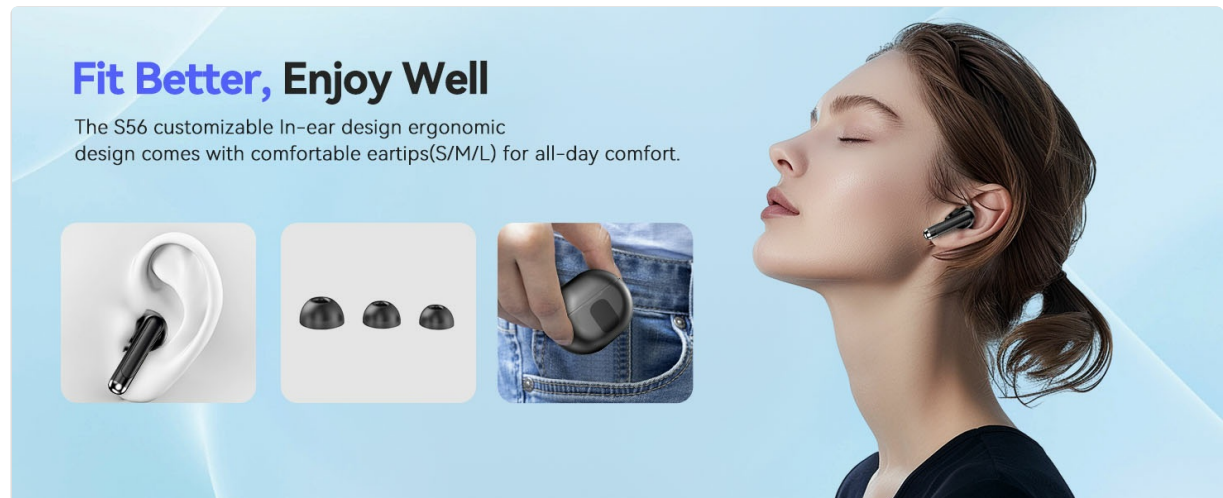

Image: The BHNYBWUL S66 charging case with its lid open, displaying the accurate LED digital power display for both the earbuds and the charging case.

4. Setup

4.1 Initial Charging

Before first use, fully charge the earbuds and the charging case. Connect the USB-C charging cable to the charging port on the case and a power source. The LED display on the case will indicate the charging status.

4.2 Pairing with Your Device

1. Ensure the charging case is charged and the earbuds are inside.
2. Open the charging case. The earbuds will automatically power on and enter pairing mode.